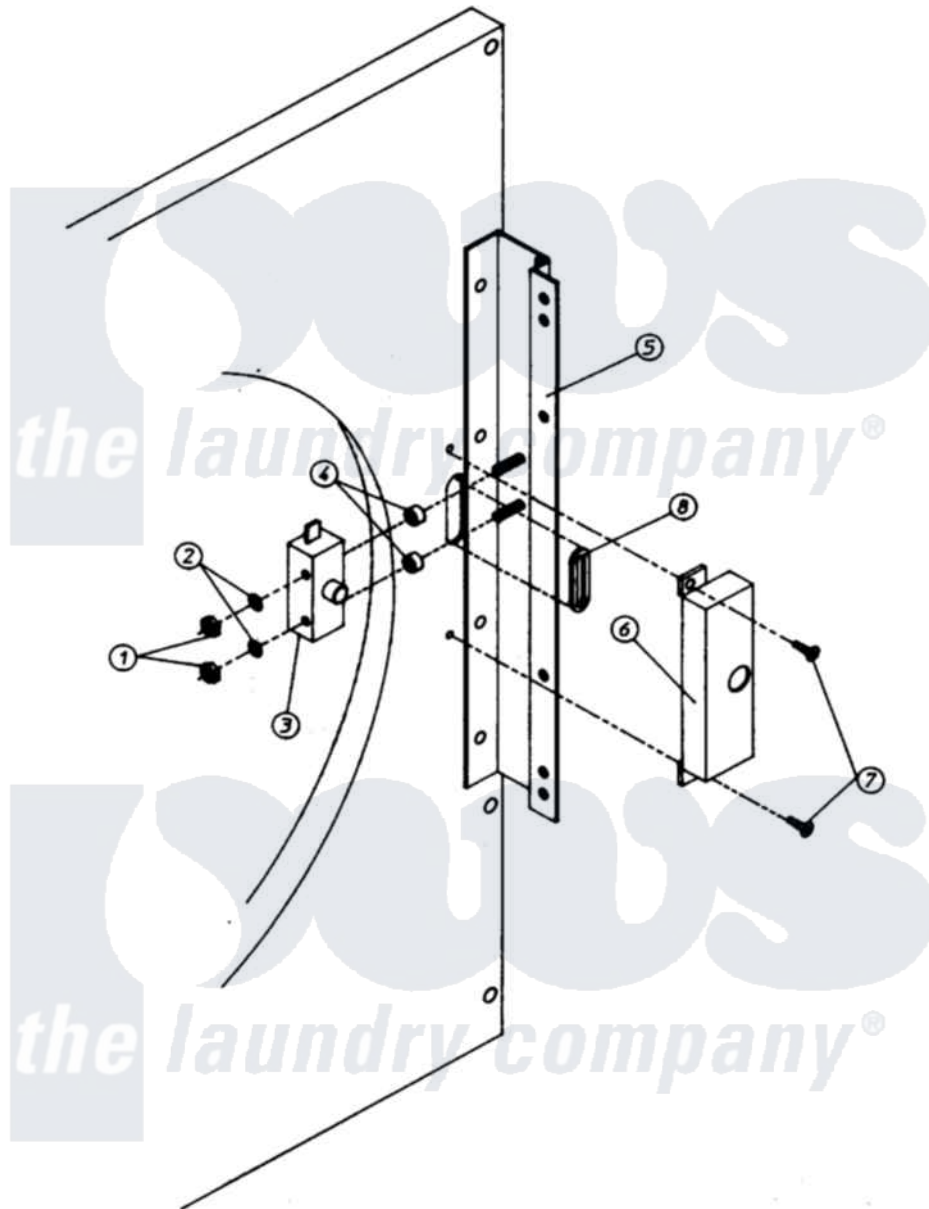

Maytag MDG32PC2AW 08 - DOOR SWITCH ASSEMBLY

Maytag Commercial Maytag MDG32PC2AW Dryer Parts Parts Diagram 08 - DOOR SWITCH ASSEMBLY
 Click on the part number to view part

Item	Original Part Number	Replaced By	Status	Part Description
000	W10124350		Not Available	ORDER PARTS FROM AMERICAN DRYER CORP AT 508-678-9000
001	A152013	152013		6-32 Hex N
002	A153010	153010		6 Internal
003	A137005	W10146741		SDS Door S
004	A154281	154281		3 8 Stand
005	A800448	800448		12 1 2 Ma
006	A313218	W10146845		MAIN DOOR
007	A150201	150201		10-32 X 1
008	A121405	121405		Rubber Gro