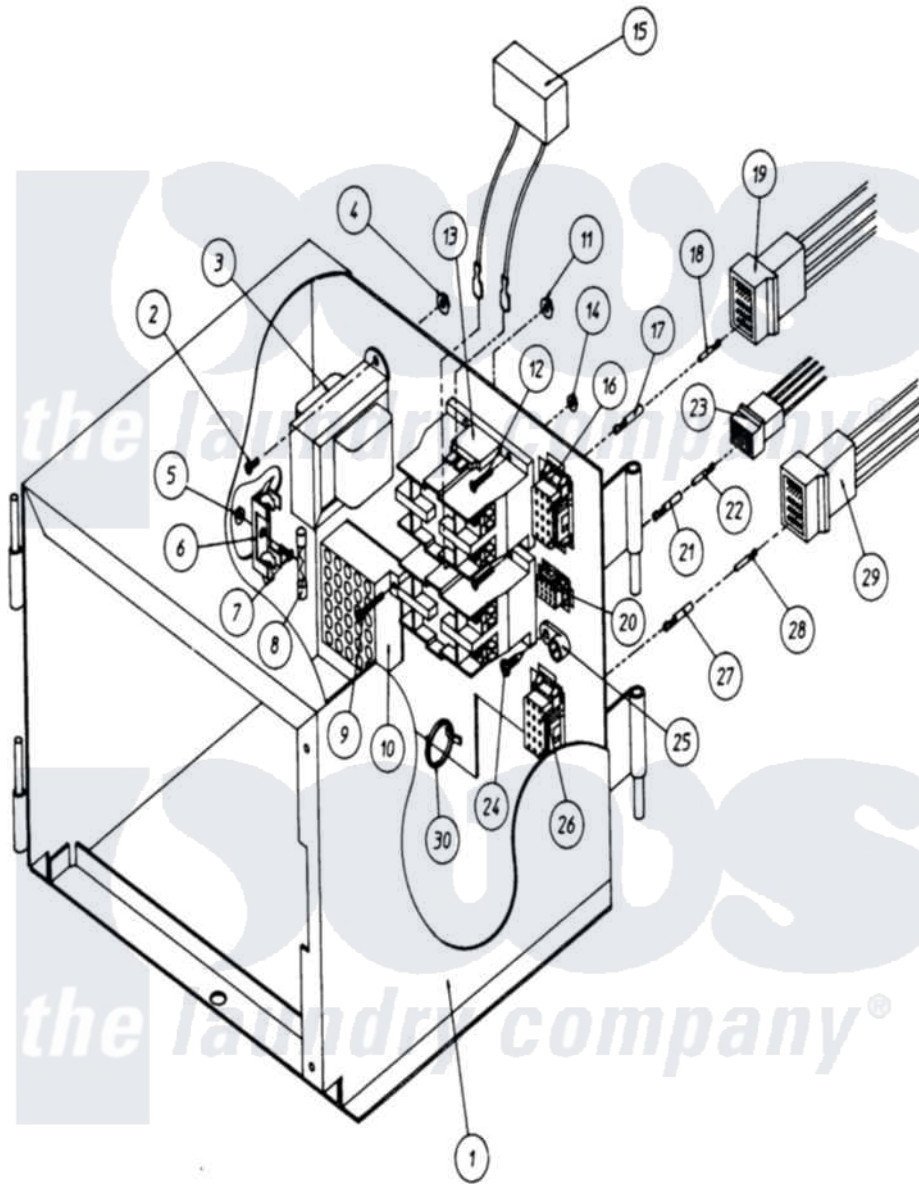

# Maytag MDG32PC2AW 10 - CONTROL BOX ASSEMBLY (DMC)

Maytag Commercial Maytag MDG32PC2AW Dryer Parts Parts Diagram 10 - CONTROL BOX ASSEMBLY (DMC)  
 Click on the part number to view part

Item	Original Part Number	Replaced By	Status	Part Description
000	W10124350		Not Available	ORDER PARTS FROM AMERICAN DRYER CORP AT 508-678-9000
001	A824440	<a href="#">824440</a>		430 Electr
002	A150103	<a href="#">150103</a>		8-32 X 3 4
003	A141403		Not Available	TRANSFORMER (24 VAC) (FOR MICROPROCESSOR MODELS)
004	A151001	<a href="#">W10146764</a>		8-32 Pal N
005	A151000	<a href="#">WH12X195</a>		Switch Assembly
006	A136008	<a href="#">136008</a>		Fuse Block
007	A150002	<a href="#">150002</a>		6-32 X 1
008	A136057	<a href="#">W10146739</a>		0.5 A 250
009	A150002	<a href="#">150002</a>		6-32 X 1
010	A120715	<a href="#">W10146700</a>		30 Pos Ter
011	A151000	<a href="#">WH12X195</a>		Switch Assembly
012	A150103	<a href="#">150103</a>		8-32 X 3 4
013	<a href="#">A132451</a>			CONTACTOR, TWO POLE