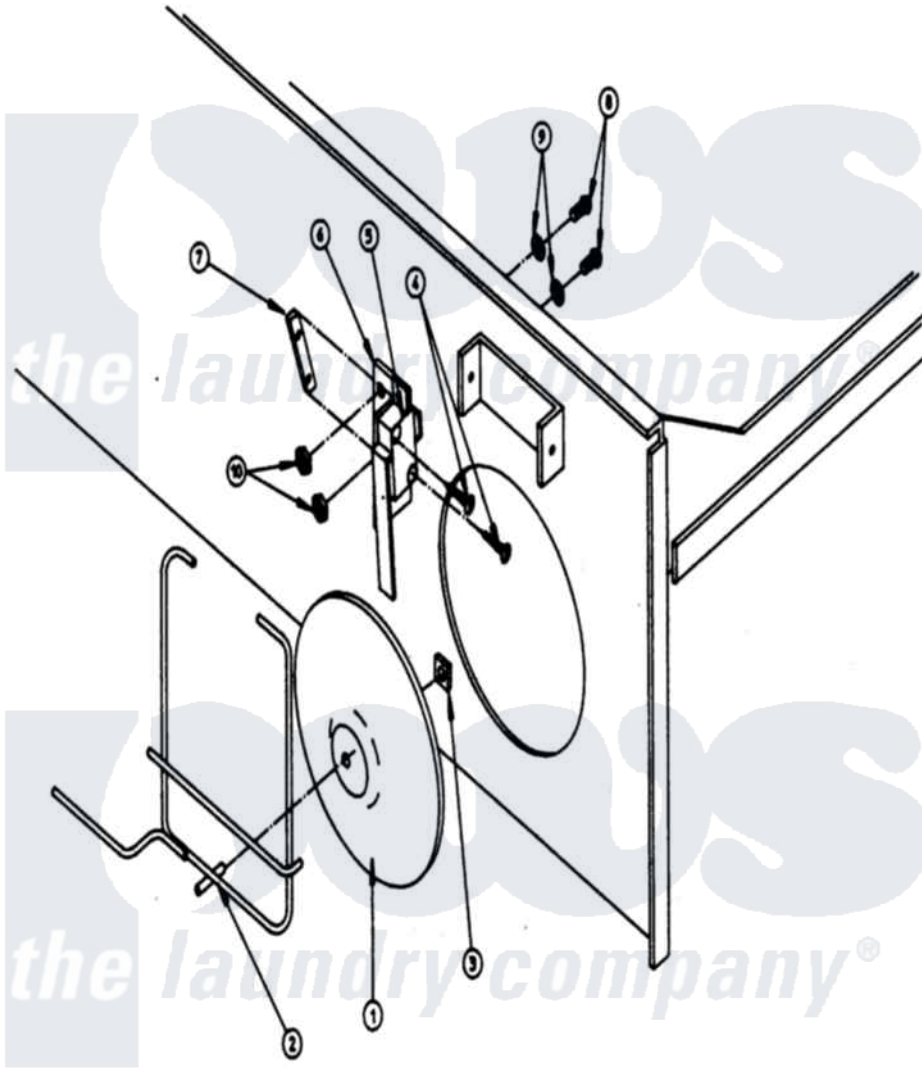

# Maytag MDG32PC2AW 14 - SAIL SWITCH ASSEMBLY

Maytag [Commercial Maytag MDG32PC2AW Dryer Parts](#) Parts Diagram 14 - SAIL SWITCH ASSEMBLY  
 Click on the part number to view part

Item	Original Part Number	Replaced By	Status	Part Description
000	W10124350		Not Available	ORDER PARTS FROM AMERICAN DRYER CORP AT 508-678-9000
001	A309206		Not Available	DAMPER, SAIL SWITCH
"	A802805		Not Available	SAIL SWITCH ROD & DAMPER ASSY. (INCL. ITEMS 1 THRU 3)
002	A105550	<a href="#">W10146642</a>		320 330 43
003	A154002	<a href="#">154002</a>		1 8 Push O
004	A150303	<a href="#">150303</a>		4 X 3 4 P
005	A122200	<a href="#">122200</a>		Sail Switch
"	A802807	<a href="#">W10147081</a>		320 330 43
006	A319208	<a href="#">319208</a>		320 330 43
007	A154004	<a href="#">154004</a>		Tinneman
008	A150001	<a href="#">150001</a>		6-32 X 1 2
009	A153010	<a href="#">153010</a>		6 Internal
010	A152000	<a href="#">152000</a>		6-32 HEX N