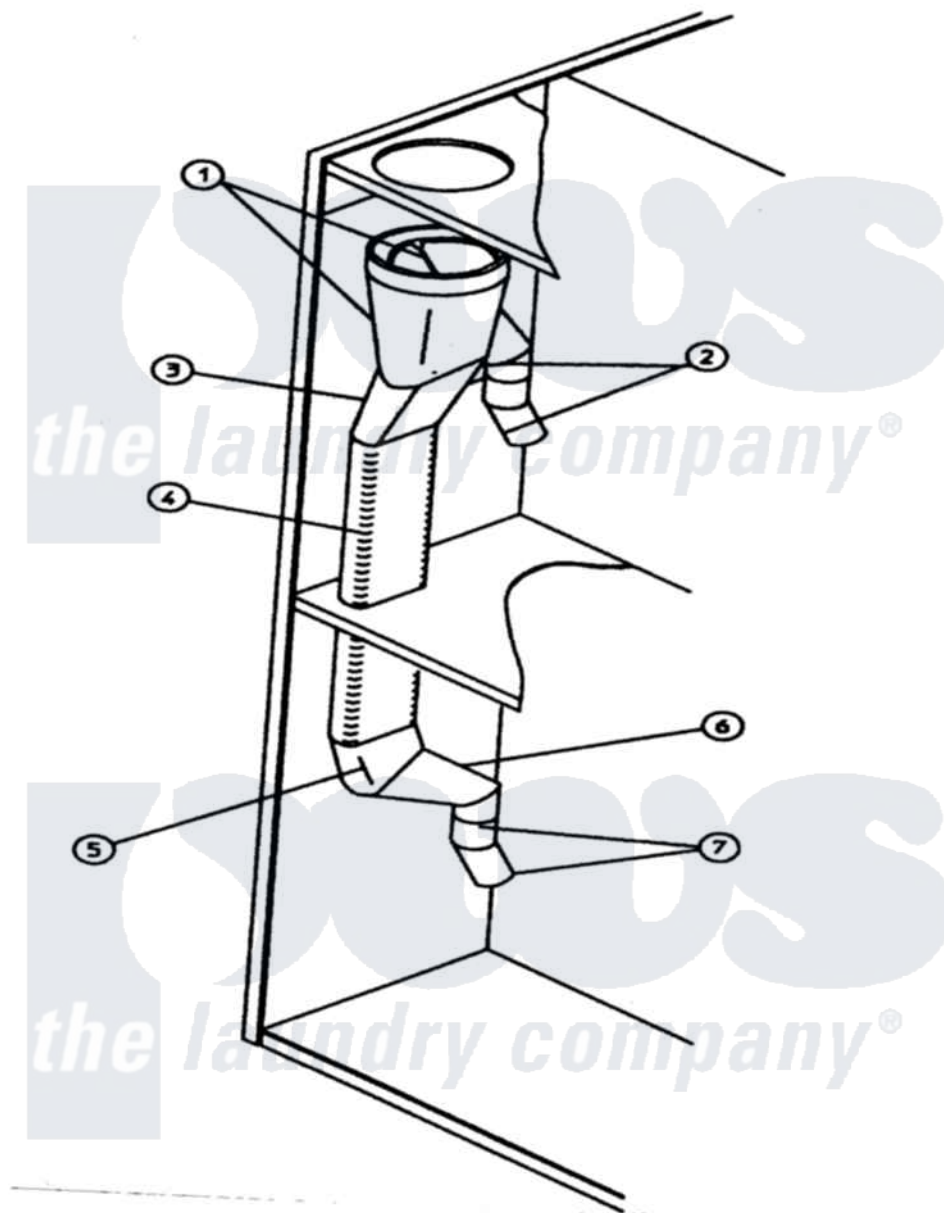

# Maytag MDG32PC2AW 19 - EXHAUST DUCTING ASSEMBLY

Maytag [Commercial Maytag MDG32PC2AW Dryer Parts](#) Parts Diagram 19 - EXHAUST DUCTING ASSEMBLY  
 Click on the part number to view part

Item	Original Part Number	Replaced By	Status	Part Description
000	W10124350		Not Available	ORDER PARTS FROM AMERICAN DRYER CORP AT 508-678-9000
001	A880505	<a href="#">W10148014</a>		215 430 Da
002	A143536	<a href="#">143536</a>		6 Diameter 45
003	A145327		Not Available	BOOT, STRAIGHT (6" RD X 7" OV)
004	A143539	<a href="#">143539</a>		7 Oval 15
005	A143537	<a href="#">143537</a>		7 Oval 45
006	A143538	<a href="#">143538</a>		6 Diameter X 7
007	A117505	<a href="#">117505</a>		Aluminum H
"	A143536	<a href="#">143536</a>		6 Diameter 45