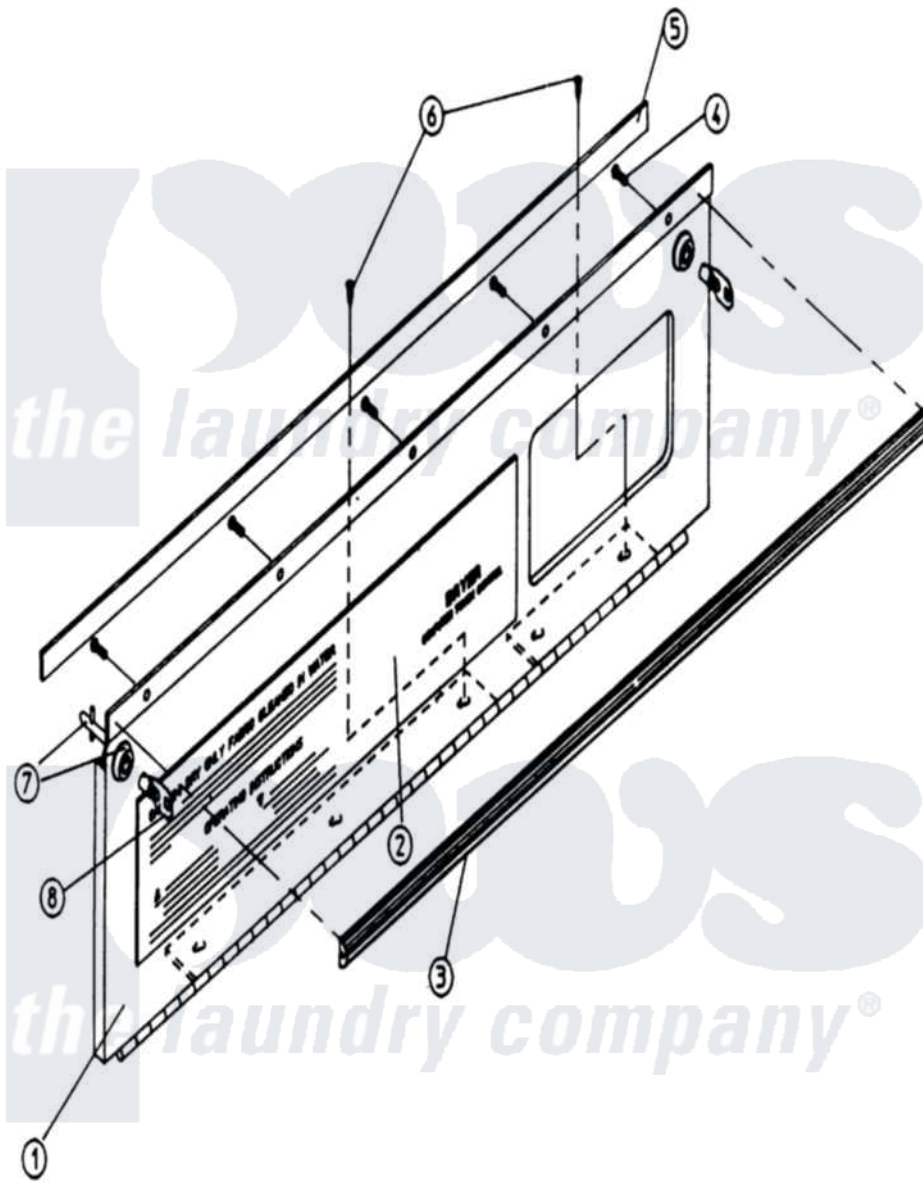

Maytag MDG32PC3AL 01 - CABINET - CONTROL DOOR ASSEMBLY

Maytag [Commercial Maytag MDG32PC3AL Dryer Parts](#) Parts Diagram 01 - CABINET - CONTROL DOOR ASSEMBLY
 Click on the part number to view part

Item	Original Part Number	Replaced By	Status	Part Description
000	W10124350		Not Available	ORDER PARTS FROM AMERICAN DRYER CORP AT 508-678-9000
001	A880180	W10147973		430 Contro
002	A180228	180228		430 Graphi
003	A180225	180225		430 Control L
004	A150201	150201		10-32 X 1
005	A117600		Not Available	TAPE, NOISE SUPPRESSOR (SOLD IN FEET)
006	A150301	150301		8-18 X 7
007	A160040	160040		Dp Control
008	A160140	160140		Key Only F