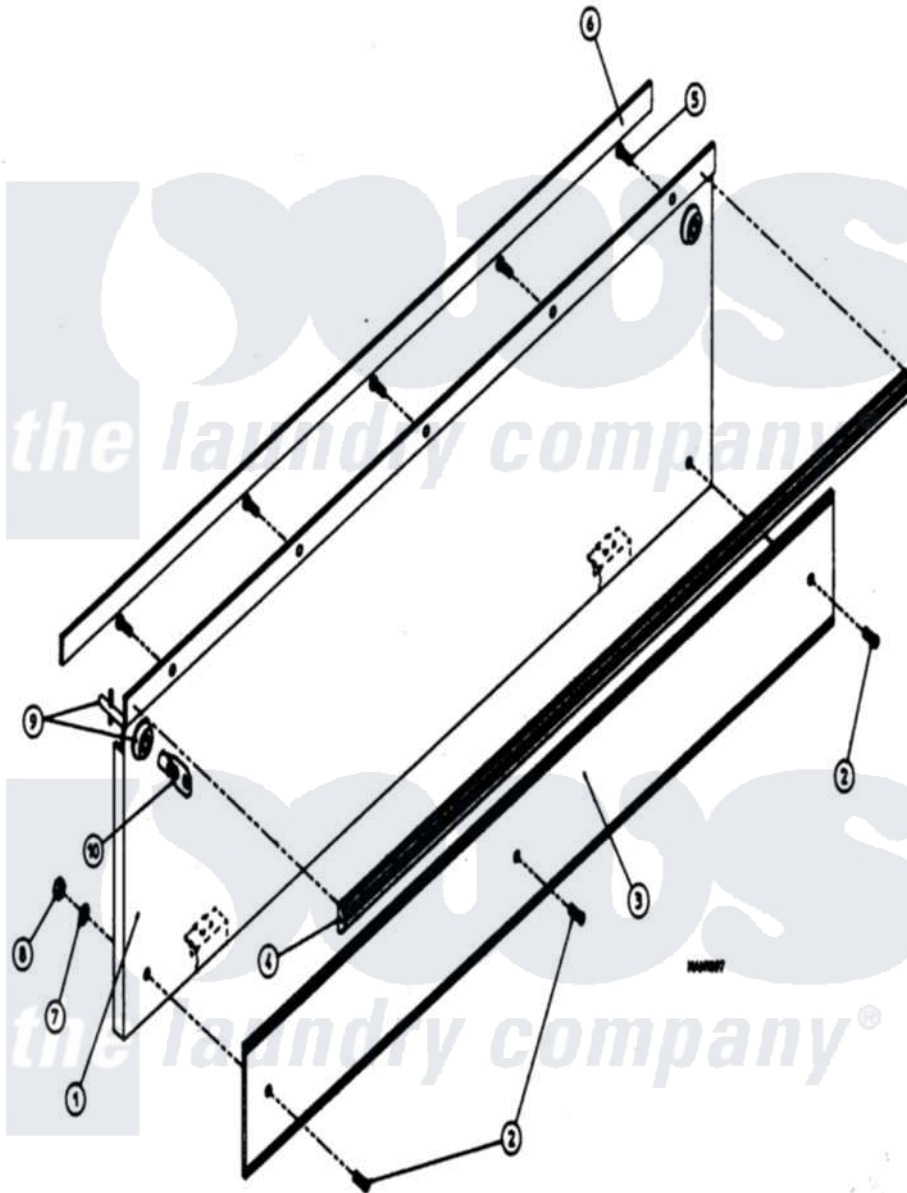

# Maytag MDG32PC3AL 02 - CABINET - LINT DOOR ASSEMBLY

Maytag [Commercial Maytag MDG32PC3AL Dryer Parts](#) Parts Diagram 02 - CABINET - LINT DOOR ASSEMBLY  
 Click on the part number to view part

Item	Original Part Number	Replaced By	Status	Part Description
000	W10124350		Not Available	ORDER PARTS FROM AMERICAN DRYER CORP AT 508-678-9000
001	A880173	<a href="#">W10146497</a>		430 Drop L
002	A150001	<a href="#">150001</a>		6-32 X 1 2
003	A180227		Not Available	TRIM, LINT DOOR (LWR KICK)
004	A180225	<a href="#">180225</a>		430 Control L
005	A150201	<a href="#">150201</a>		10-32 X 1
006	A117602		Not Available	TAPE, NOISE SUPPRESSOR
007	A153010	<a href="#">153010</a>		6 Internal
008	A152013	<a href="#">152013</a>		6-32 Hex N
009	A160040	<a href="#">160040</a>		Dp Control
010	A160140	<a href="#">160140</a>		Key Only F