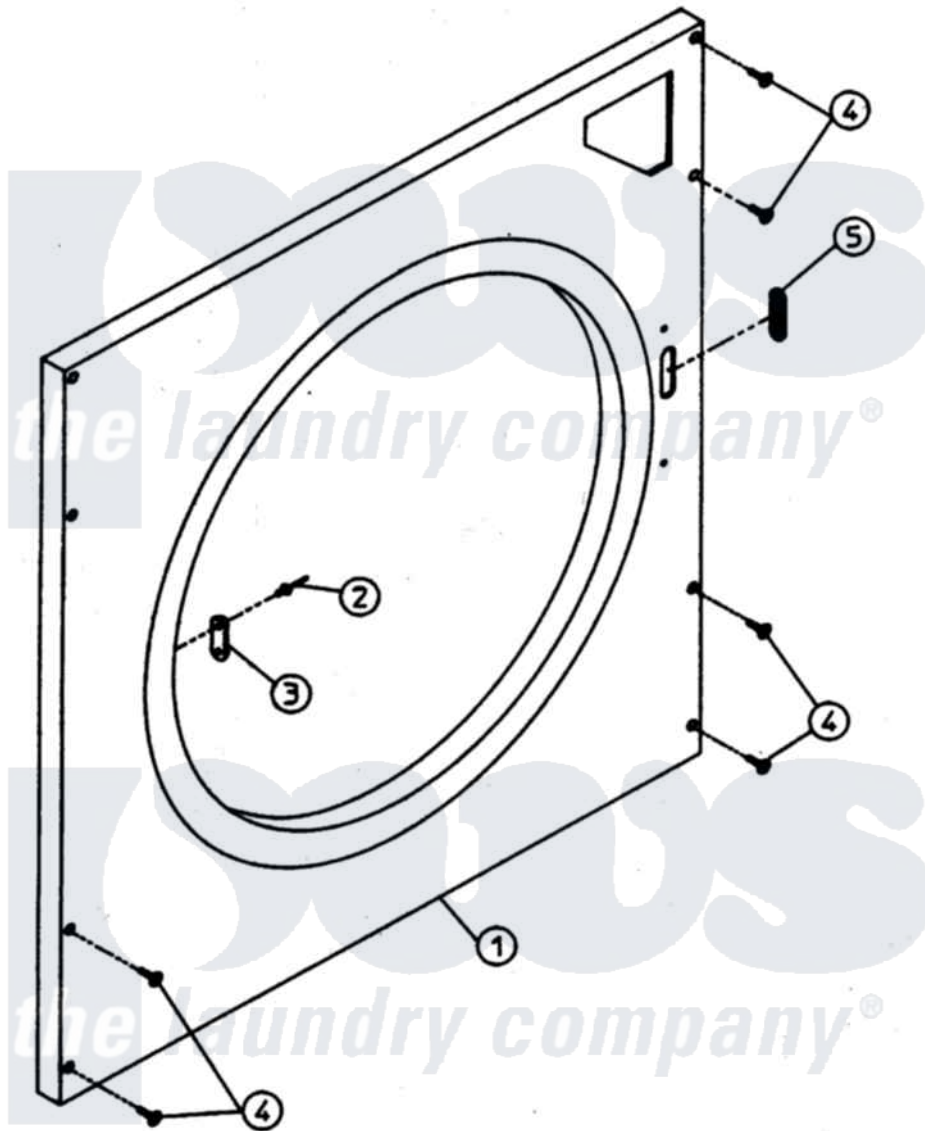

Maytag MDG32PC3AL 04 - CABINET - LOWER FRONT PANEL

Maytag [Commercial Maytag MDG32PC3AL Dryer Parts](#) Parts Diagram 04 - CABINET - LOWER FRONT PANEL
 Click on the part number to view part

Item	Original Part Number	Replaced By	Status	Part Description
000	W10124350		Not Available	ORDER PARTS FROM AMERICAN DRYER CORP AT 508-678-9000
001	A800689	800689		320 330 43
002	A154215	154215		5 32 X 1 4
003	A170330		Not Available	LATCH, DOOR (FRICTION)
004	A150415		Not Available	SCREW, CRIMPTITE (PH. RD.HD.) (No.10-16 X 1/2" PH. RD. HD.)
005	A121405	121405		Rubber Gro