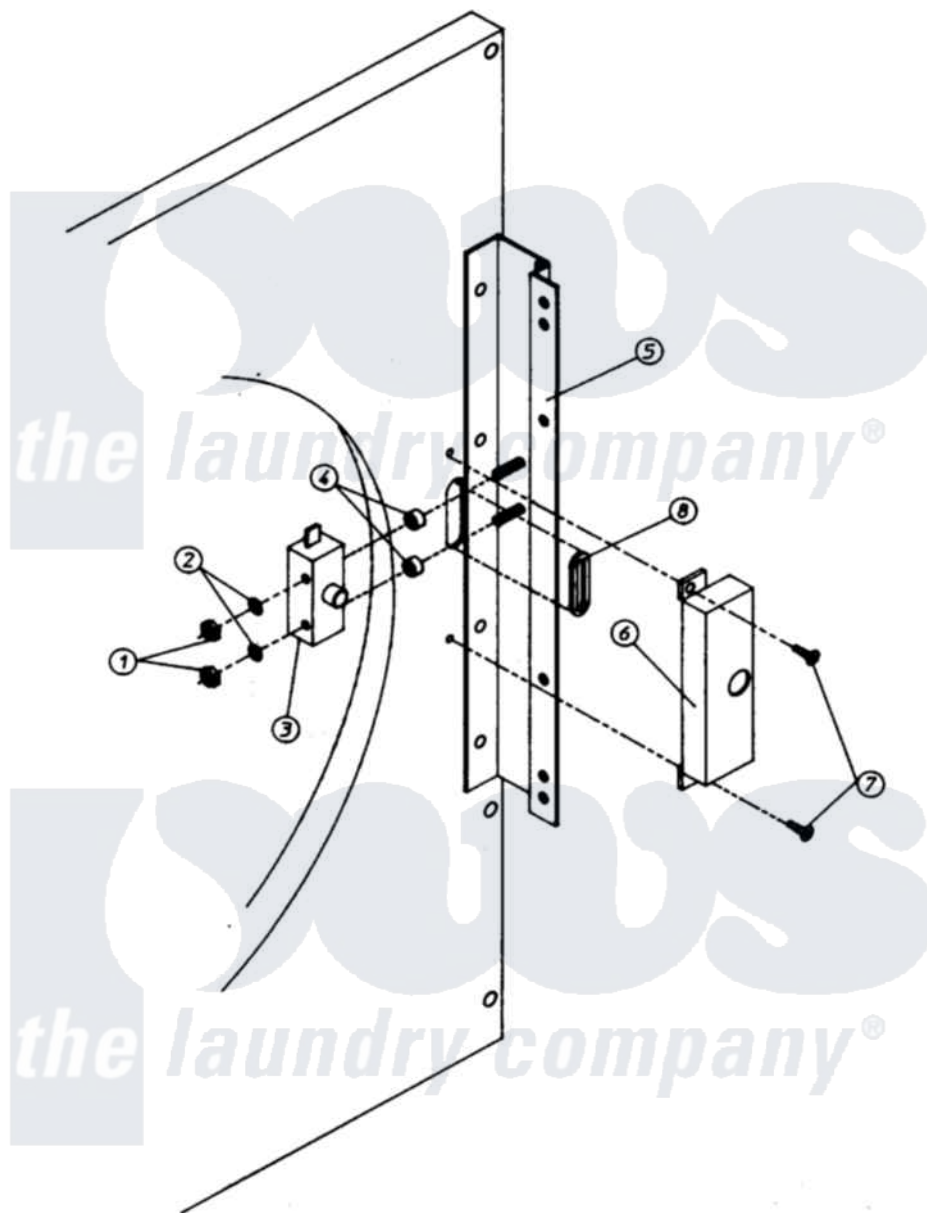

# Maytag MDG32PC3AL 08 - DOOR SWITCH ASSEMBLY

Maytag Commercial Maytag MDG32PC3AL Dryer Parts Parts Diagram 08 - DOOR SWITCH ASSEMBLY  
 Click on the part number to view part

Item	Original Part Number	Replaced By	Status	Part Description
000	W10124350		Not Available	ORDER PARTS FROM AMERICAN DRYER CORP AT 508-678-9000
001	A152013	<a href="#">152013</a>		6-32 Hex N
002	A153010	<a href="#">153010</a>		6 Internal
003	A137005	<a href="#">W10146741</a>		SDS Door S
004	A154281	<a href="#">154281</a>		3 8 Stand
005	A800448	<a href="#">800448</a>		12 1 2 Ma
006	A313248		Not Available	HOUSING, MAIN DOOR SWITCH
007	A150201	<a href="#">150201</a>		10-32 X 1
008	A121405	<a href="#">121405</a>		Rubber Gro