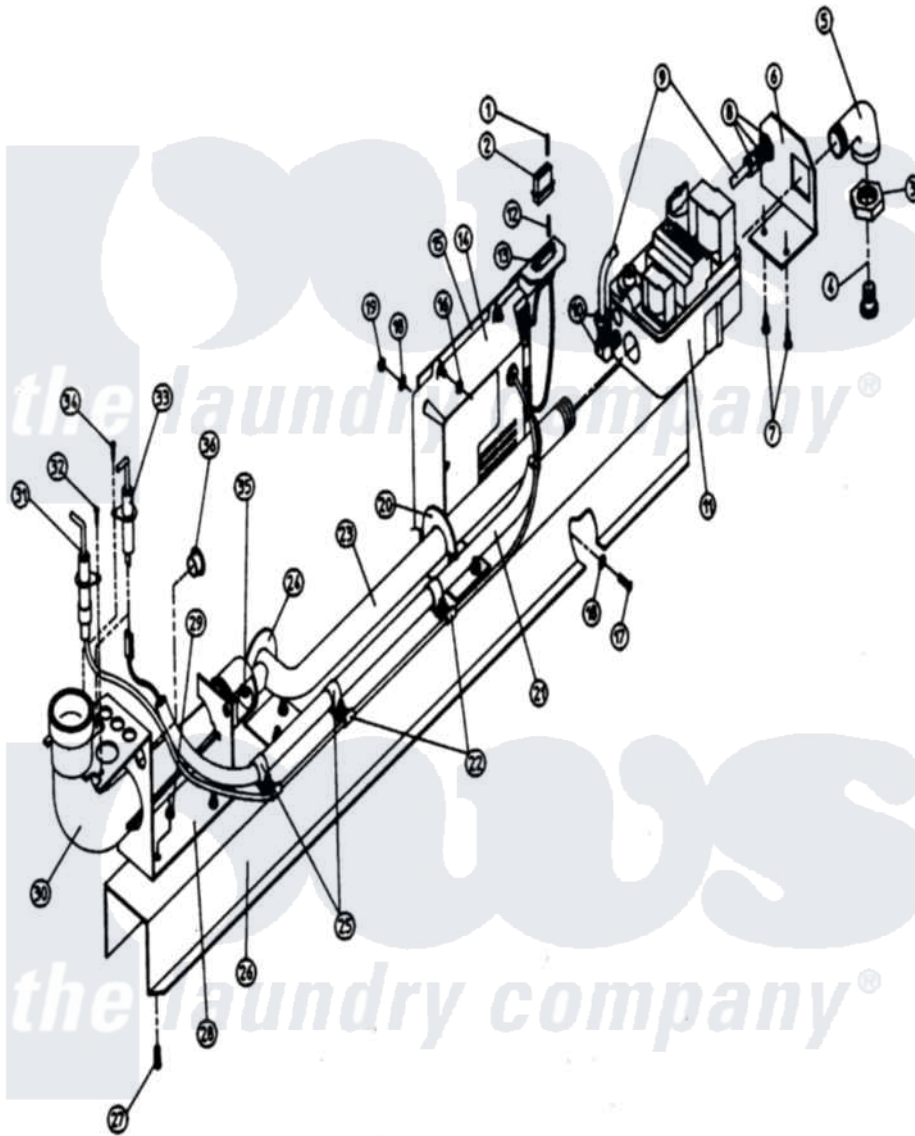

Maytag MDG32PC3AL 13 - GAS VALVE TRAIN ASSEMBLY

Maytag [Commercial Maytag MDG32PC3AL Dryer Parts](#) Parts Diagram 13 - GAS VALVE TRAIN ASSEMBLY
 Click on the part number to view part

Item	Original Part Number	Replaced By	Status	Part Description
000	W10124350		Not Available	ORDER PART FROM AMERICAN DRYER CORP AT 508-678-9000
001	A122700	122700		MNL Pin S
002	A122604	W10146714		4 Pin Cmnl
003	A141325		Not Available	COLLAR, TAIL PIECE
004	A141303		Not Available	TAIL PIECE, 1/2" UNION
005	A142506	142506		1 2 X 1 2
006	A318712	318712		320 330 43
007	A150301	150301		8-18 X 7
008	A143259	143259		Bulkhd Fit
009	A143100		Not Available	TUBING, ALUMINUM (1/4")
010	A143203	143203		Pnp Pilot
011	A128927		Not Available	VALVE, GAS (REDUNDANT) (1/2" 24 VAC, NATURAL GAS)
"	A140411		Not Available	CONVERSION KIT (1/2" 24 VAC GAS VALVE (L.P.) W/O ORIFICES

012	A122701	122701	MNL Socket
013	A122605	122605	4 Pin Cmnl
"	A122801	W10146716	Mate-N-Loc
014	A880815		MODULE, DSI (50HZ/60HZ)
015	A850808	W10147723	330 430 Ds
016	A151000	WH12X195	Switch Assembly
017	A153528	153528	8-32 X 1 2
018	A153012	153012	8 Internal
019	A152001	152001	8-32 X 3 8
020	A318711	318711	320 330 43
021	A121060	121060	5 8 Clear
022	A121492	121492	3 16 Plas
023	A141225	141225	19 7 16 S
024	A318700	W10146865	SM Burner
025	A141491	Not Available	CLAMP, NYLON (5/8")
026	A319522	319522	330 430 GA
"	A801022	W10147068	430 Gas VA
027	A153528	153528	8-32 X 1 2
028	A318009	W10146863	215 220 23
029	A151001	W10146764	8-32 Pal N
030	A141130	141130	Up-Shot GA
031	A128917	Not Available	IGNITER W/LEAD
032	A150315	150315	6 X 3 8 P
033	A128918	Not Available	SENSOR, FLAME
034	A150315	150315	6 X 3 8 P
035	NLA	Not Available	ORIFICE, BURNER (LP No.38)
036	A121300	W10149174	Open Close
037	A880119	W10147952	ADG 430 L