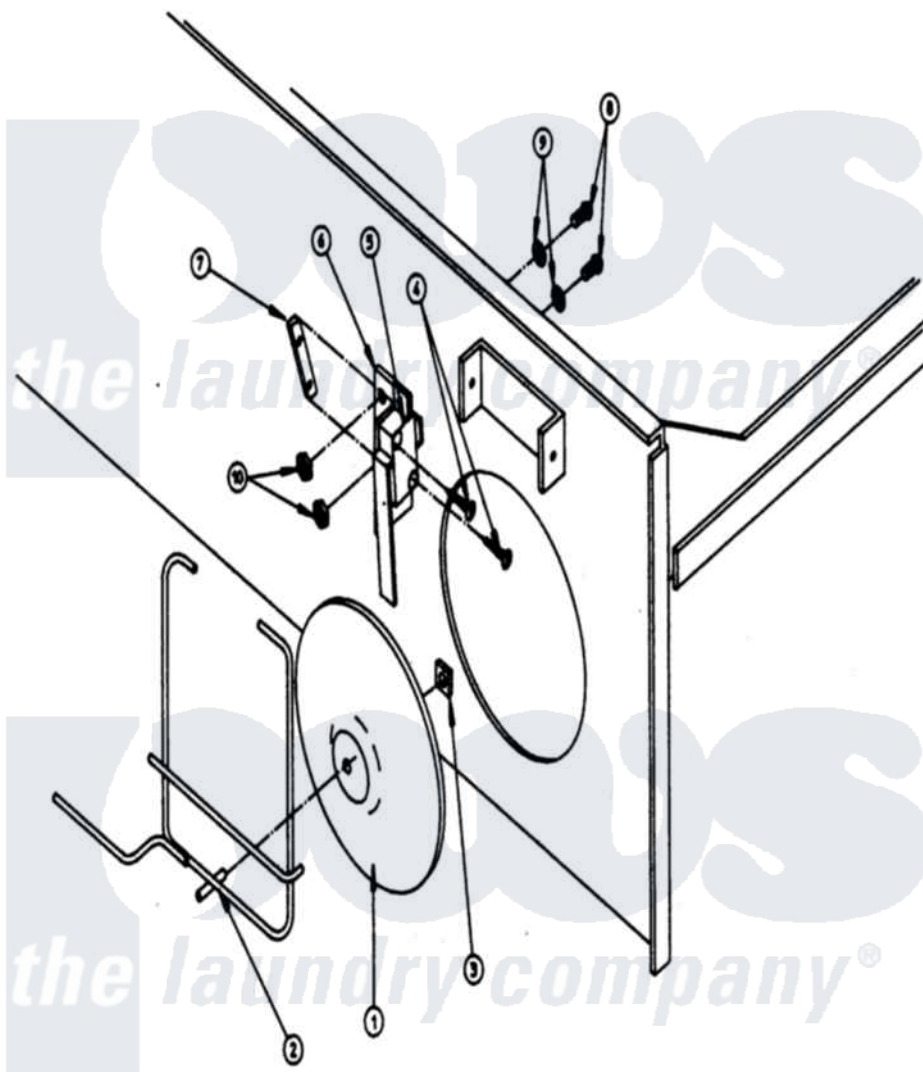

# Maytag MDG32PC3AL 14 - SAIL SWITCH ASSEMBLY

Maytag [Commercial Maytag MDG32PC3AL Dryer Parts](#) Parts Diagram 14 - SAIL SWITCH ASSEMBLY  
 Click on the part number to view part

Item	Original Part Number	Replaced By	Status	Part Description
000	W10124350		Not Available	ORDER PART FROM AMERICAN DRYER CORP AT 508-678-9000
001	A309206		Not Available	DAMPER, SAIL SWITCH
"	A802805		Not Available	SAIL SWITCH ROD & DAMPER ASSY. (INCL. ITEMS 1 THRU 3)
002	A105550	<a href="#">W10146642</a>		320 330 43
003	A154002	<a href="#">154002</a>		1 8 Push O
004	A150303	<a href="#">150303</a>		4 X 3 4 P
005	A122200	<a href="#">122200</a>		Sail Switch
"	A802807	<a href="#">W10147081</a>		320 330 43
006	A319208	<a href="#">319208</a>		320 330 43
007	A154004	<a href="#">154004</a>		Tinneman
008	A150001	<a href="#">150001</a>		6-32 X 1 2
009	A153010	<a href="#">153010</a>		6 Internal
010	A152000	<a href="#">152000</a>		6-32 HEX N