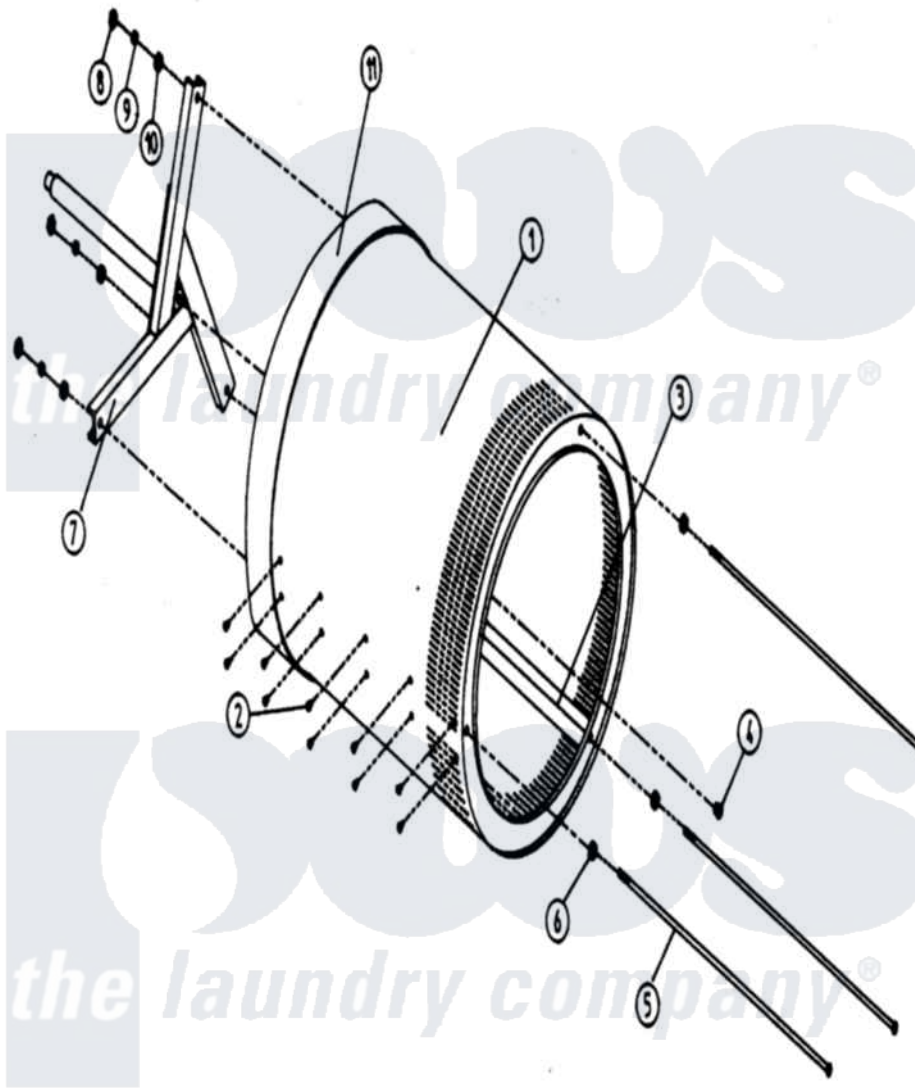

Maytag MDG32PC3AL 15 - TUMBLER & SUPPORT ASSEMBLY

Maytag Commercial Maytag MDG32PC3AL Dryer Parts Parts Diagram 15 - TUMBLER & SUPPORT ASSEMBLY
 Click on the part number to view part

Item	Original Part Number	Replaced By	Status	Part Description
000	W10124350		Not Available	ORDER PARTS FROM AMERICAN DRYER CORP AT 508-678-9000
001	A800723	800723		330 430 TU
"	A800833	800833		430 Tumbler
002	A150415		Not Available	SCREW, CRIMPTITE (PH. RD.HD.) (No.10-16 X 1/2" PH. RD. HD.)
003	A301315	W10146782		285 330 23
"	A301316	301316		330 285 23
004	A150518	150518		5 16-18 X
005	A100902		Not Available	ROD, TIE (No.18-5/16" X 31")
006	A153001	153001		5 16 Flat
007	A800617	800617		215 220 23
008	A152004	8182933		Nut, Hex
009	A153002	8182939		Washer, Lock
010	A153001	153001		5 16 Flat
011	A116003	116003		Felt Seal