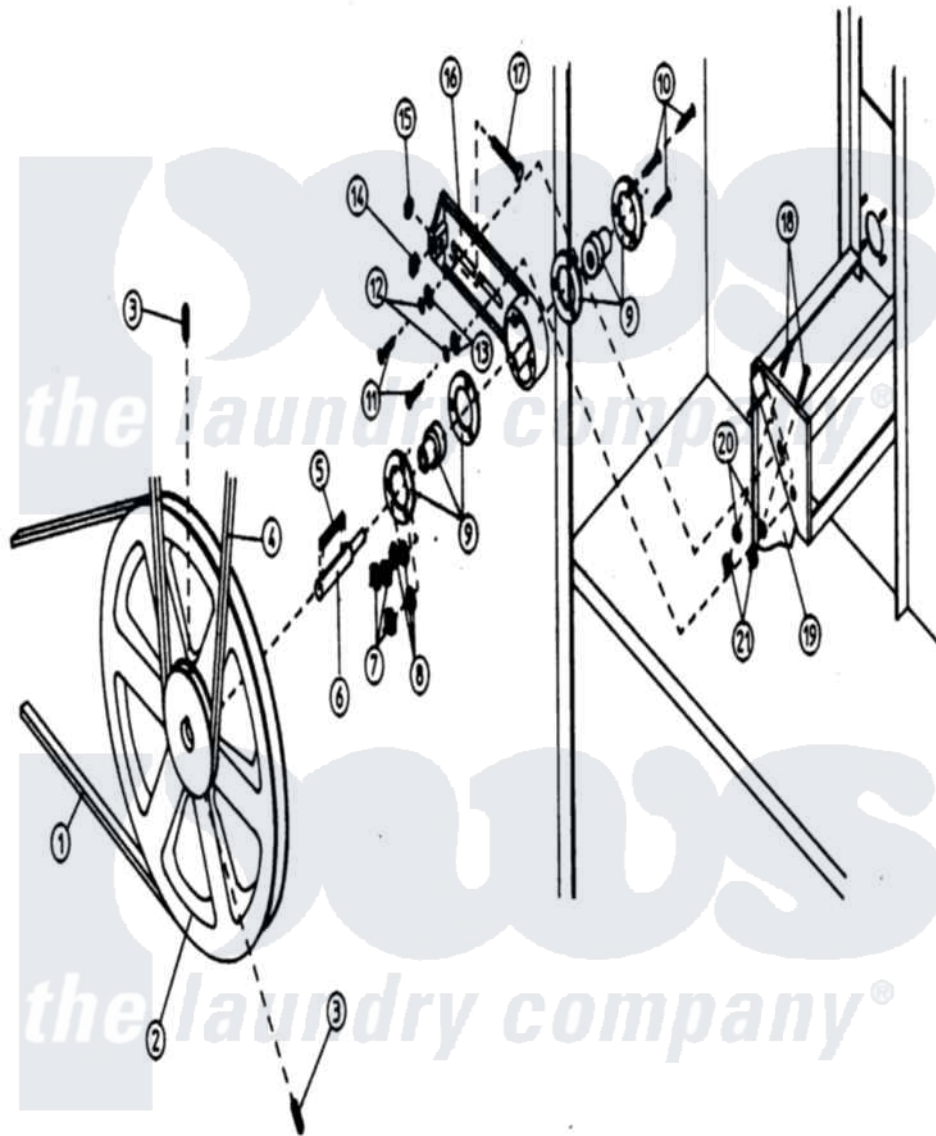

Maytag MDG32PC3AL 17 - IDLER BEARING ASSEMBLY

Maytag Commercial Maytag MDG32PC3AL Dryer Parts Parts Diagram 17 - IDLER BEARING ASSEMBLY
 Click on the part number to view part

Item	Original Part Number	Replaced By	Status	Part Description
000	W10124350		Not Available	ORDER PARTS FROM AMERICAN DRYER CORP AT 508-678-9000
001	A100144	W10146577		4l420 V be
002	A101129	W10146631		9 X 2-1 2
003	A154301	154301		5 16-18 X
004	A100100	W10146547		5l-660 V-B
005	A100705	100705		3 16 X 3
006	A301850			SHAFT, IDLER (5/8" X 3/4")
007	A152002	152002		1 4-20 Hex
008	A153007	153007		1 4 Split
009	A100214		Not Available	BEARING, FLANGE (5/8")
010	A150521	150521		1 4-20 X 2
011	A150617	150617		3 8-16 X 1
012	A153005	153005		3 8 Split
013	A153004	153004		3 8 X 1
014	A152020	152020		5 16-18 SQ

015	A152004	8182933	Nut, Hex
016	A100406		BEARING, IDLER ASSEMBLY (INCLUDES 5 - 17)
"	NLA		Not Available MOUNT, IDLER BEARING
017	A150509	150509	5 16-18 X
018	A150111	150111	1 4-20 X 1
019	A311403	311403	Tumbler be
020	A153007	153007	1 4 Split
021	A152002	152002	1 4-20 Hex