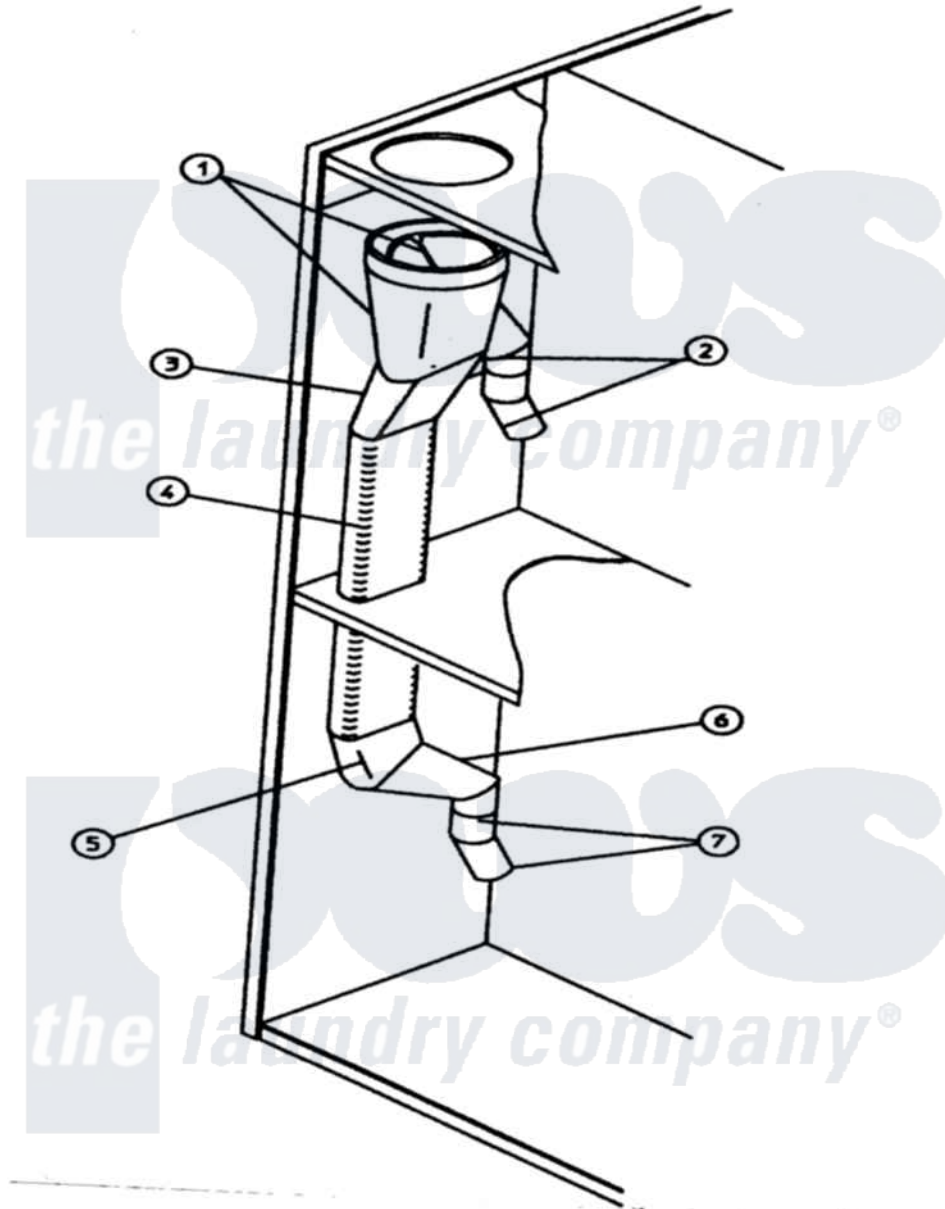

# Maytag MDG32PC3AL 20 - EXHAUST DUCTING ASSEMBLY

Maytag [Commercial Maytag MDG32PC3AL Dryer Parts](#) Parts Diagram 20 - EXHAUST DUCTING ASSEMBLY  
 Click on the part number to view part

Item	Original Part Number	Replaced By	Status	Part Description
000	W10124350		Not Available	ORDER PARTS FROM AMERICAN DRYER CORP AT 508-678-9000
001	A143535	<a href="#">143535</a>		8 X 6 X
002	A143536	<a href="#">143536</a>		6 Diameter 45
003	A145327		Not Available	BOOT, STRAIGHT (6" RD X 7" OV)
004	A143539	<a href="#">143539</a>		7 Oval 15
005	A143537	<a href="#">143537</a>		7 Oval 45
006	A143538	<a href="#">143538</a>		6 Diameter X 7
007	A117505	<a href="#">117505</a>		Aluminum H
"	A143536	<a href="#">143536</a>		6 Diameter 45