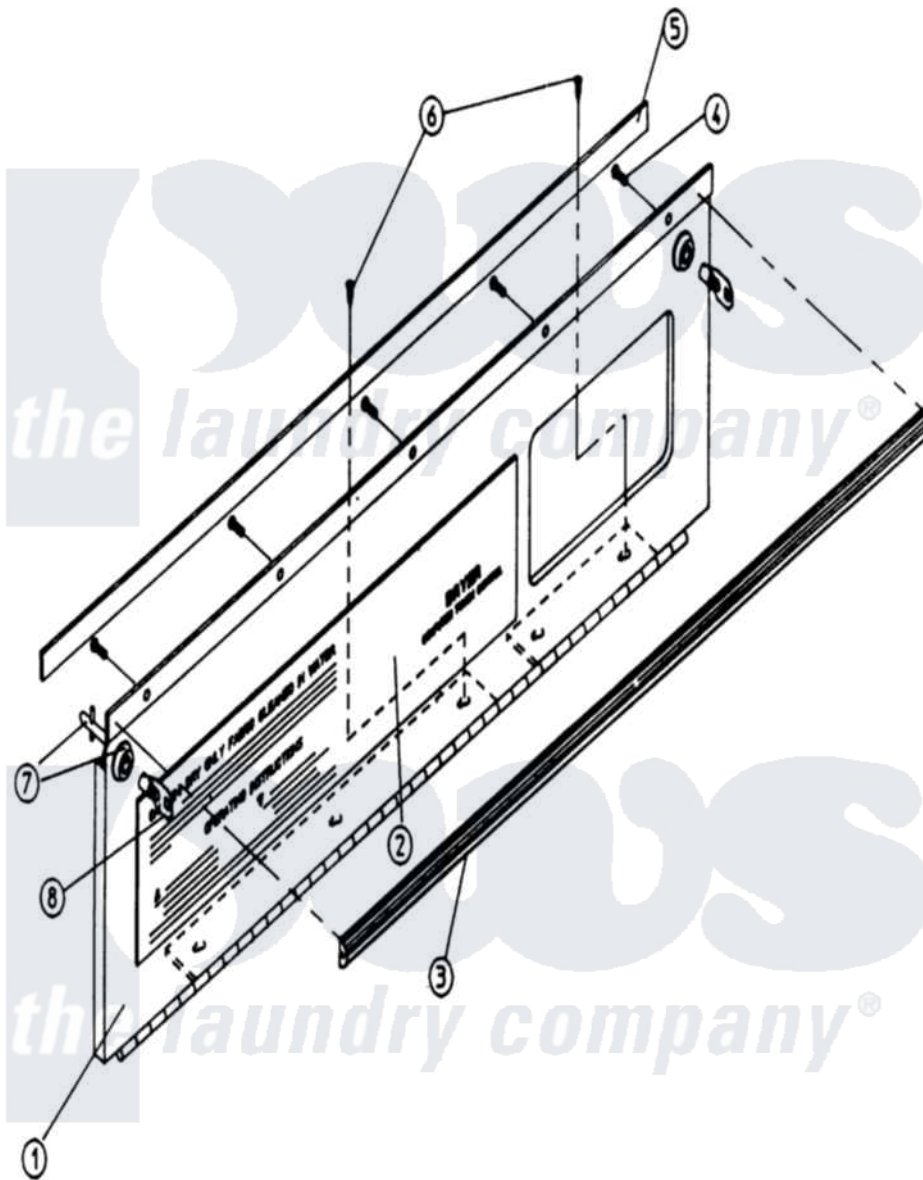

Maytag MDG32PC3AW 01 - CABINET - CONTROL DOOR ASSEMBLY

Maytag [Commercial Maytag MDG32PC3AW Dryer Parts](#) Parts Diagram 01 - CABINET - CONTROL DOOR ASSEMBLY
 Click on the part number to view part

Item	Original Part Number	Replaced By	Status	Part Description
000	W10124350		Not Available	ORDER PARTS FROM AMERICAN DRYER CORP AT 508-678-9000
001	A880180	W10147973		430 Contro
002	A180228	180228		430 Graphi
003	A180225	180225		430 Control L
004	A150201	150201		10-32 X 1
005	A117600		Not Available	TAPE, NOISE SUPPRESSOR (SOLD IN FEET)
006	A150301	150301		8-18 X 7
007	A160040	160040		Dp Control
008	A160140	160140		Key Only F