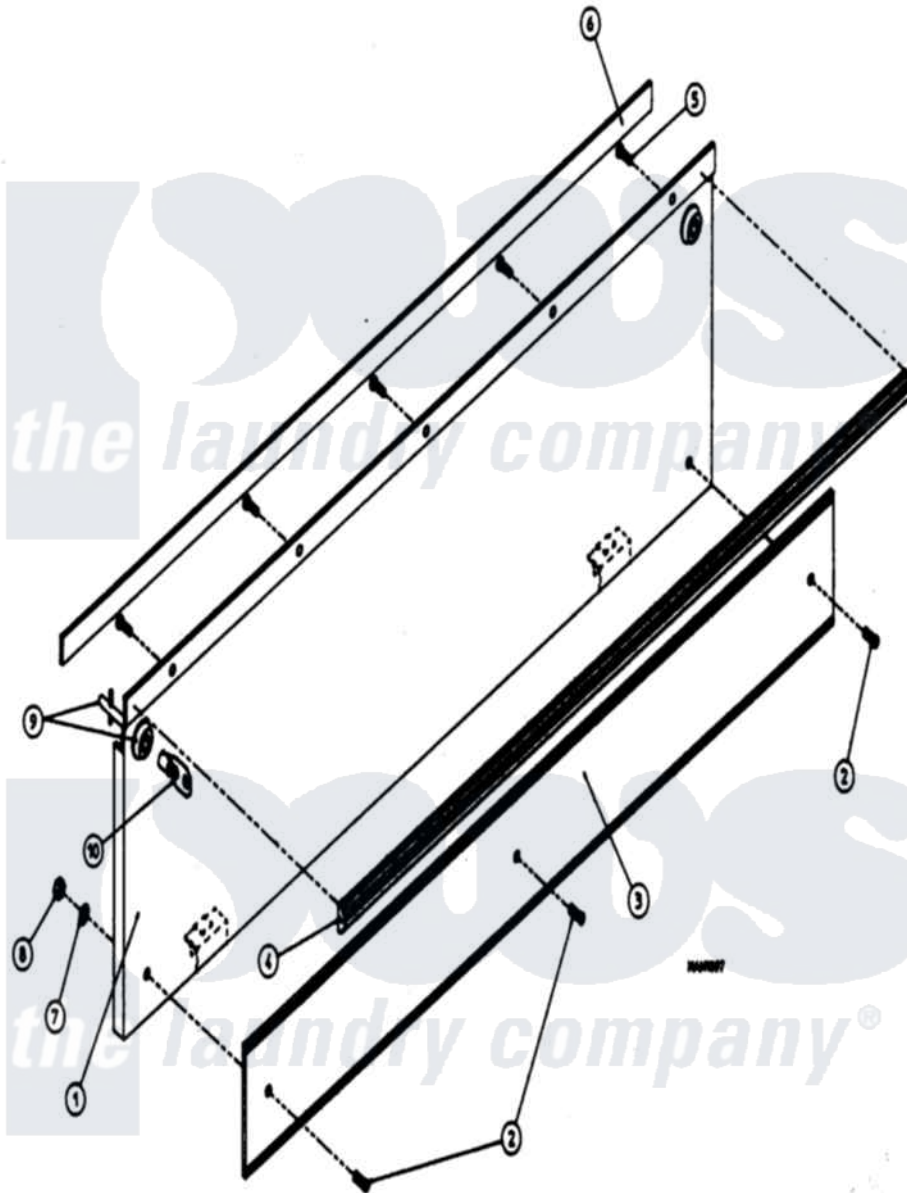

Maytag MDG32PC3AW 02 - CABINET - LINT DOOR ASSEMBLY

Maytag Commercial Maytag MDG32PC3AW Dryer Parts Parts Diagram 02 - CABINET - LINT DOOR ASSEMBLY
 Click on the part number to view part

Item	Original Part Number	Replaced By	Status	Part Description
000	W10124350		Not Available	ORDER PARTS FROM AMERICAN DRYER CORP AT 508-678-9000
001	A880173	W10146497		430 Drop L
002	A150001	150001		6-32 X 1 2
003	A180227		Not Available	TRIM, LINT DOOR (LWR KICK)
004	A180225	180225		430 Control L
005	A150201	150201		10-32 X 1
006	A117602		Not Available	TAPE, NOISE SUPPRESSOR
007	A153010	153010		6 Internal
008	A152013	152013		6-32 Hex N
009	A160040	160040		Dp Control
010	A160140	160140		Key Only F