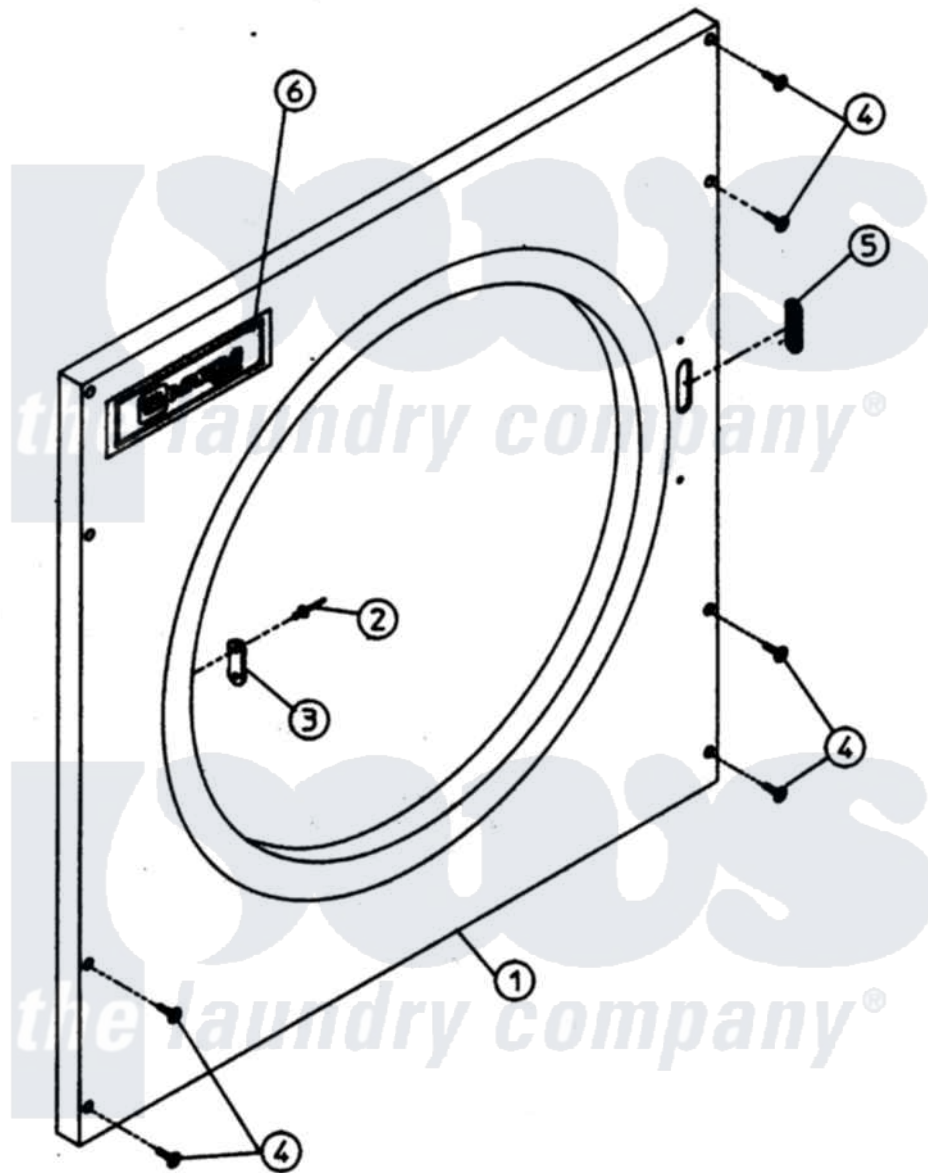

Maytag MDG32PC3AW 03 - CABINET - UPPER FRONT PANEL

Maytag [Commercial Maytag MDG32PC3AW Dryer Parts](#) Parts Diagram 03 - CABINET - UPPER FRONT PANEL
 Click on the part number to view part

Item	Original Part Number	Replaced By	Status	Part Description
000	W10124350		Not Available	ORDER PARTS FROM AMERICAN DRYER CORP AT 508-678-9000
001	A800684	800684		320 330 43
002	A154215	154215		5 32 X 1 4
003	A170330		Not Available	LATCH, DOOR (FRICTION)
004	A150415		Not Available	SCREW, CRIMPTITE (PH. RD.HD.) (No.10-16 X 1/2" PH. RD. HD.)
005	A121405	121405		Rubber Gro
006	A112343	112343		Maytag Log
"	A870011	W10147884		Logo Doubl