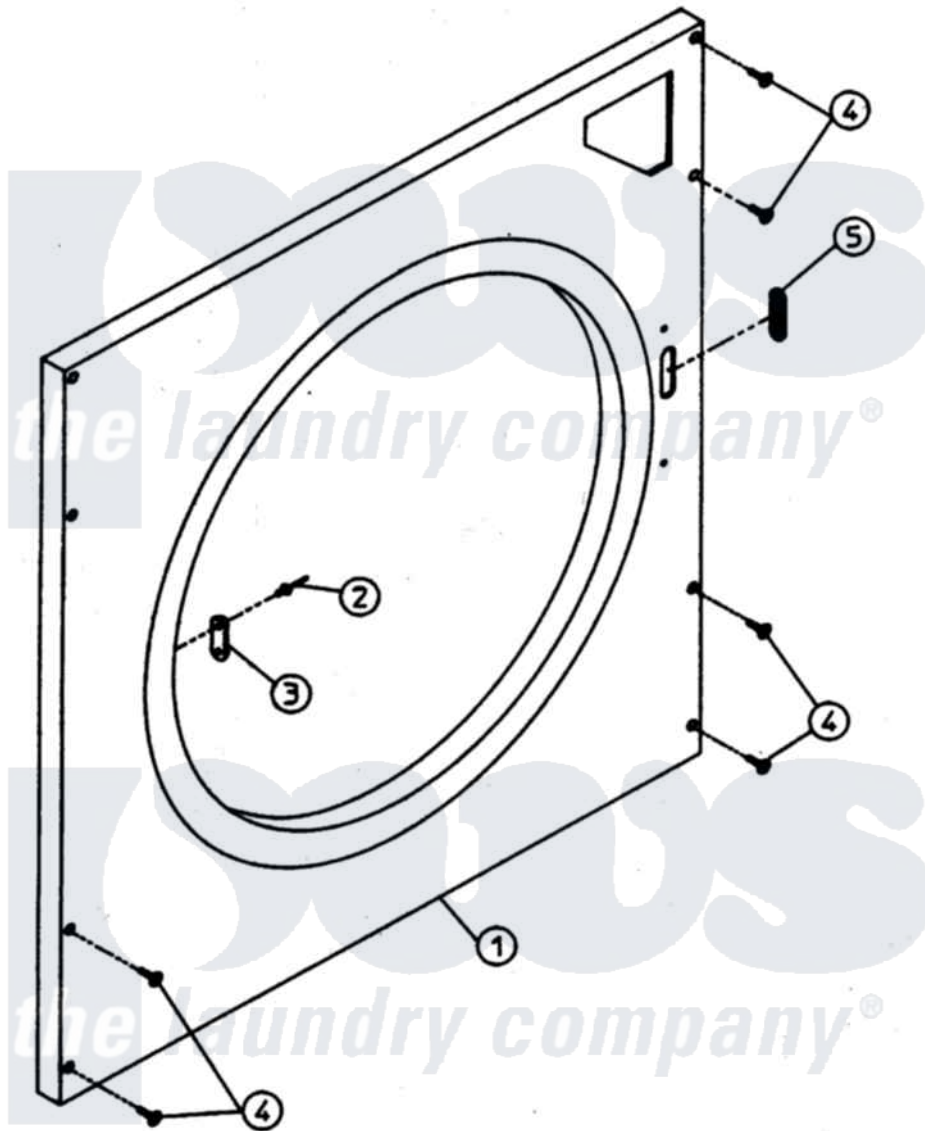

Maytag MDG32PC3AW 04 - CABINET - LOWER FRONT PANEL

Maytag Commercial Maytag MDG32PC3AW Dryer Parts Parts Diagram 04 - CABINET - LOWER FRONT PANEL
 Click on the part number to view part

Item	Original Part Number	Replaced By	Status	Part Description
000	W10124350		Not Available	ORDER PARTS FROM AMERICAN DRYER CORP AT 508-678-9000
001	A800689	800689		320 330 43
002	A154215	154215		5 32 X 1 4
003	A170330		Not Available	LATCH, DOOR (FRICTION)
004	A150415		Not Available	SCREW, CRIMPTITE (PH. RD.HD.) (No.10-16 X 1/2" PH. RD. HD.)
005	A121405	121405		Rubber Gro