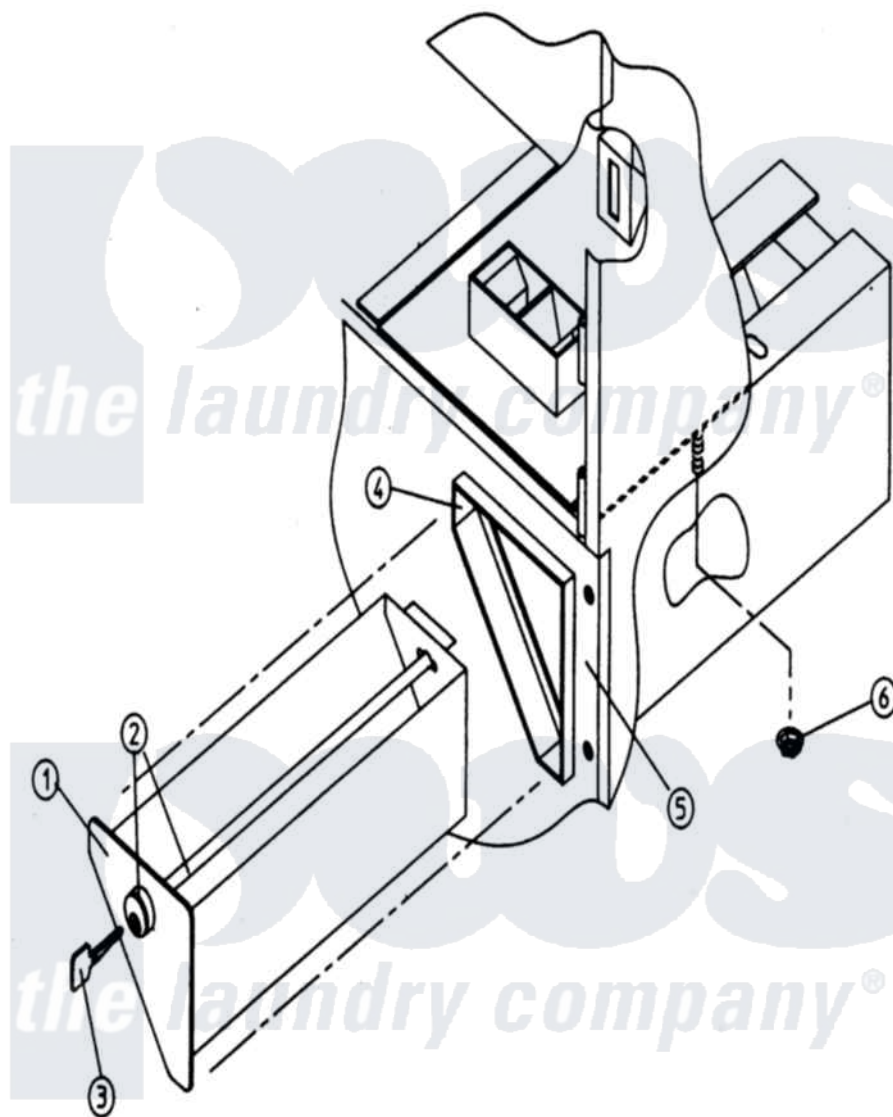

Maytag MDG32PC3AW 05 - COIN VAULT ASSEMBLY

Maytag [Commercial Maytag MDG32PC3AW Dryer Parts](#) Parts Diagram 05 - COIN VAULT ASSEMBLY
 Click on the part number to view part

Item	Original Part Number	Replaced By	Status	Part Description
000	W10124350		Not Available	ORDER PARTS FROM AMERICAN DRYER CORP AT 508-678-9000
001	A880118	W10147951		330 430 CO
"	A880901	880901		26 320 Thr
002	A880901	880901		26 320 Thr
003	A880901	880901		26 320 Thr
004	A880117	887144		320 330 43
005	A800689	800689		320 330 43
006	A152014	152014		1 4-20 Ser
007	A404500	WB22X55		Switch
008	A404502	404502		White 0.6