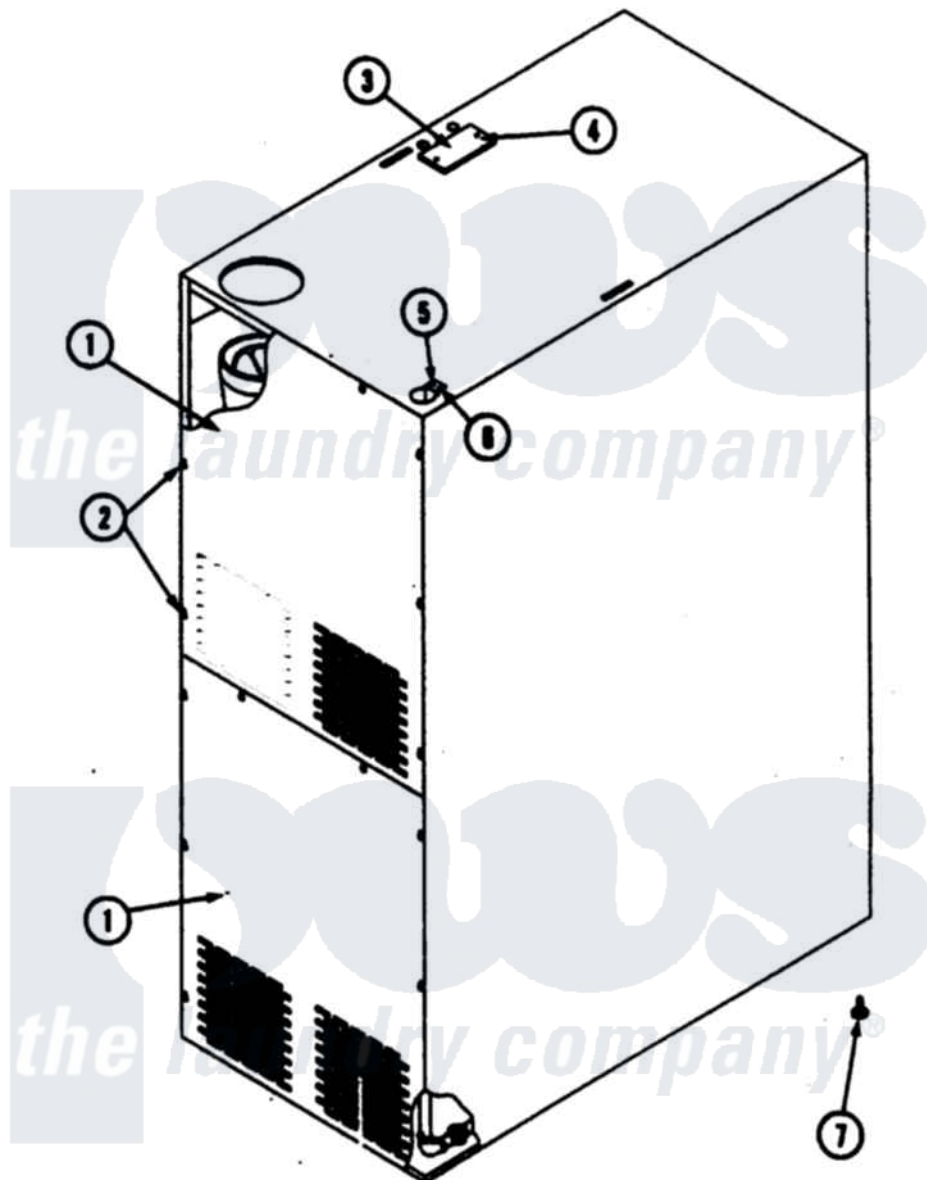

Maytag MDG32PC3AW 06 - BACKGUARD ASSEMBLY

Maytag [Commercial Maytag MDG32PC3AW Dryer Parts](#) Parts Diagram 06 - BACKGUARD ASSEMBLY
 Click on the part number to view part

Item	Original Part Number	Replaced By	Status	Part Description
000	W10124350		Not Available	ORDER PARTS FROM AMERICAN DRYER CORP AT 508-678-9000
001	A314406	314406		430 Back G
002	A150301	150301		8-18 X 7
003	A315014	315014		320 330 43
004	A150301	150301		8-18 X 7
005	A318702	318702		230 530 To
006	A150300	5307527001		Switch
007	A103500	103500		LEVELING L