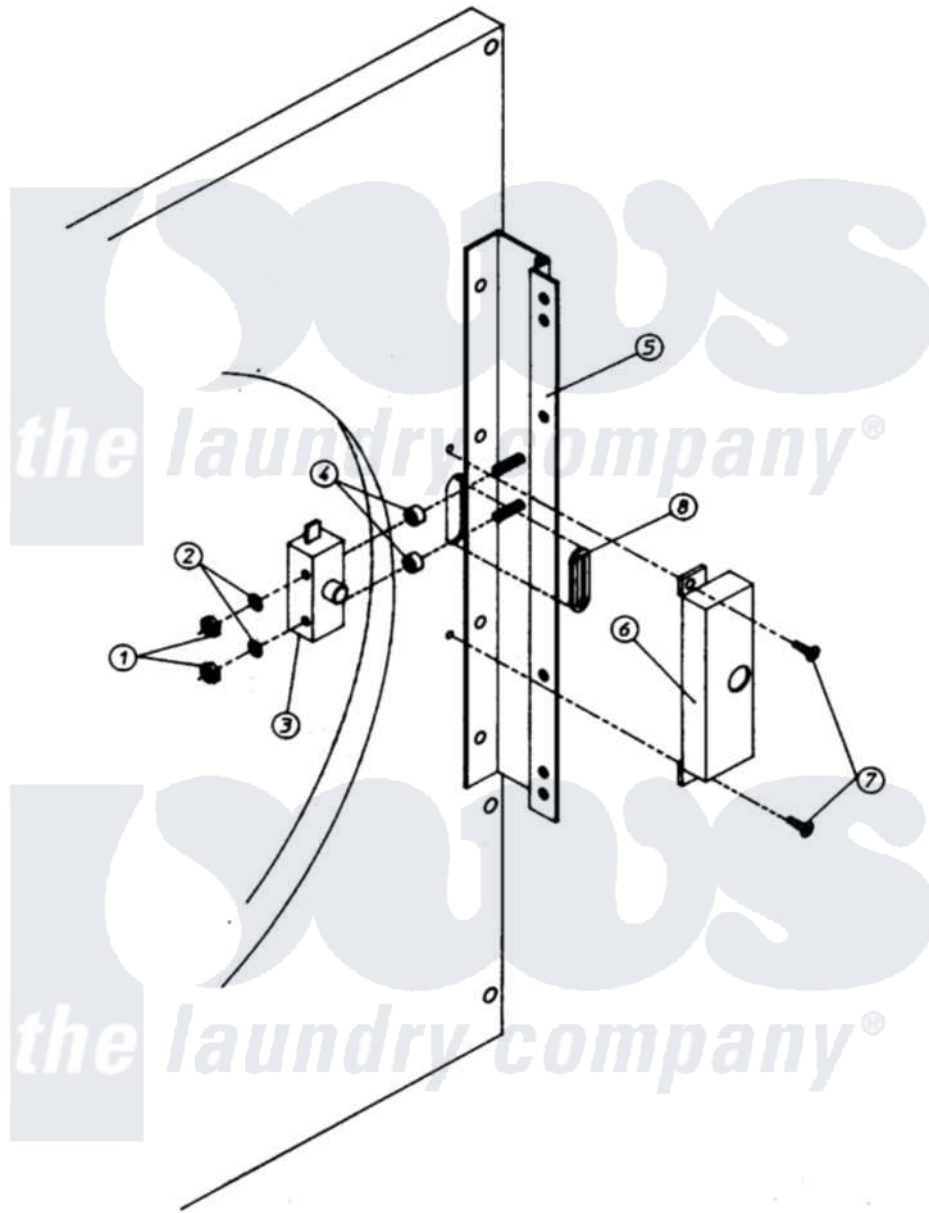

Maytag MDG32PC3AW 08 - DOOR SWITCH ASSEMBLY

Maytag Commercial Maytag MDG32PC3AW Dryer Parts Parts Diagram 08 - DOOR SWITCH ASSEMBLY
 Click on the part number to view part

Item	Original Part Number	Replaced By	Status	Part Description
000	W10124350		Not Available	ORDER PARTS FROM AMERICAN DRYER CORP AT 508-678-9000
001	A152013	152013		6-32 Hex N
002	A153010	153010		6 Internal
003	A137005	W10146741		SDS Door S
004	A154281	154281		3 8 Stand
005	A800448	800448		12 1 2 Ma
006	A313248		Not Available	HOUSING, MAIN DOOR SWITCH
007	A150201	150201		10-32 X 1
008	A121405	121405		Rubber Gro