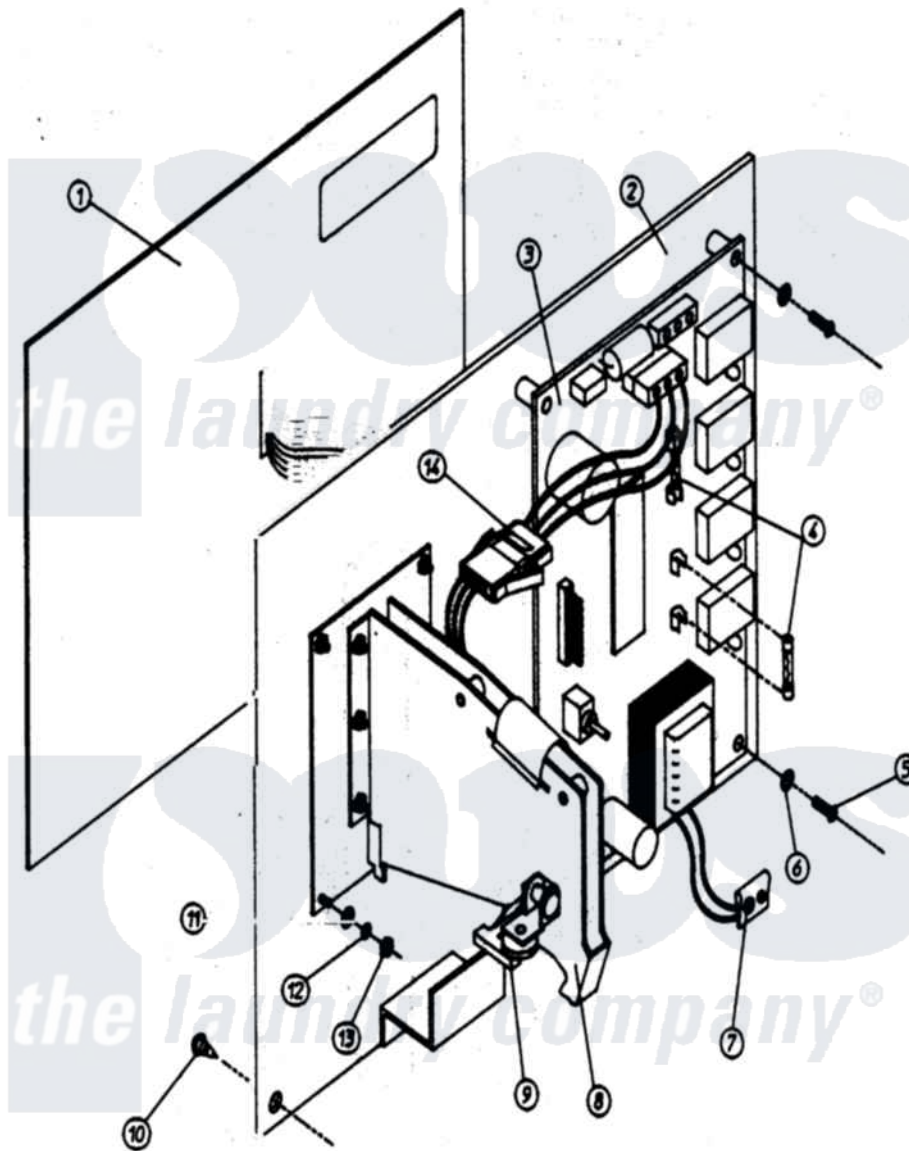

Maytag MDG32PC3AW 09 - CONTROL PANEL ASSEMBLY

Maytag [Commercial Maytag MDG32PC3AW Dryer Parts](#) Parts Diagram 09 - CONTROL PANEL ASSEMBLY
 Click on the part number to view part

Item	Original Part Number	Replaced By	Status	Part Description
000	W10124350		Not Available	ORDER PARTS FROM AMERICAN DRYER CORP AT 508-678-9000
001	A112540			LABEL, KEYBOARD (25C) SPECIFY COLOR WHEN ORDERING
002	A801231	801231		430 PH5 Ct
"	A801266	801266		430 PH5 CO
"	A824007		Not Available	PANEL, CONTROL ASSEMBLY (INCLUDES 1, 2, 3, 4, 5, 6, 7,
003	A137240		Not Available	CONTROLLER (DMC PHASE 5)
004	A136048	136048		0.125A 2
005	A150005	150005		6-32 X 1 4
006	A153010	153010		6 Internal
007	A824998	824998		Phase-5 BA
008	A125150	W10149163		430 .25 CO
009	A137056	W10146742		Optical SW

010	A150301	150301	8-18 X 7
011	A153046		Not Available WASHER, FLAT (No.4)
012	A153045	153045	4 Split L
013	A152016	152016	4-40 Hex N
014	A824867	824867	Ad 320 330