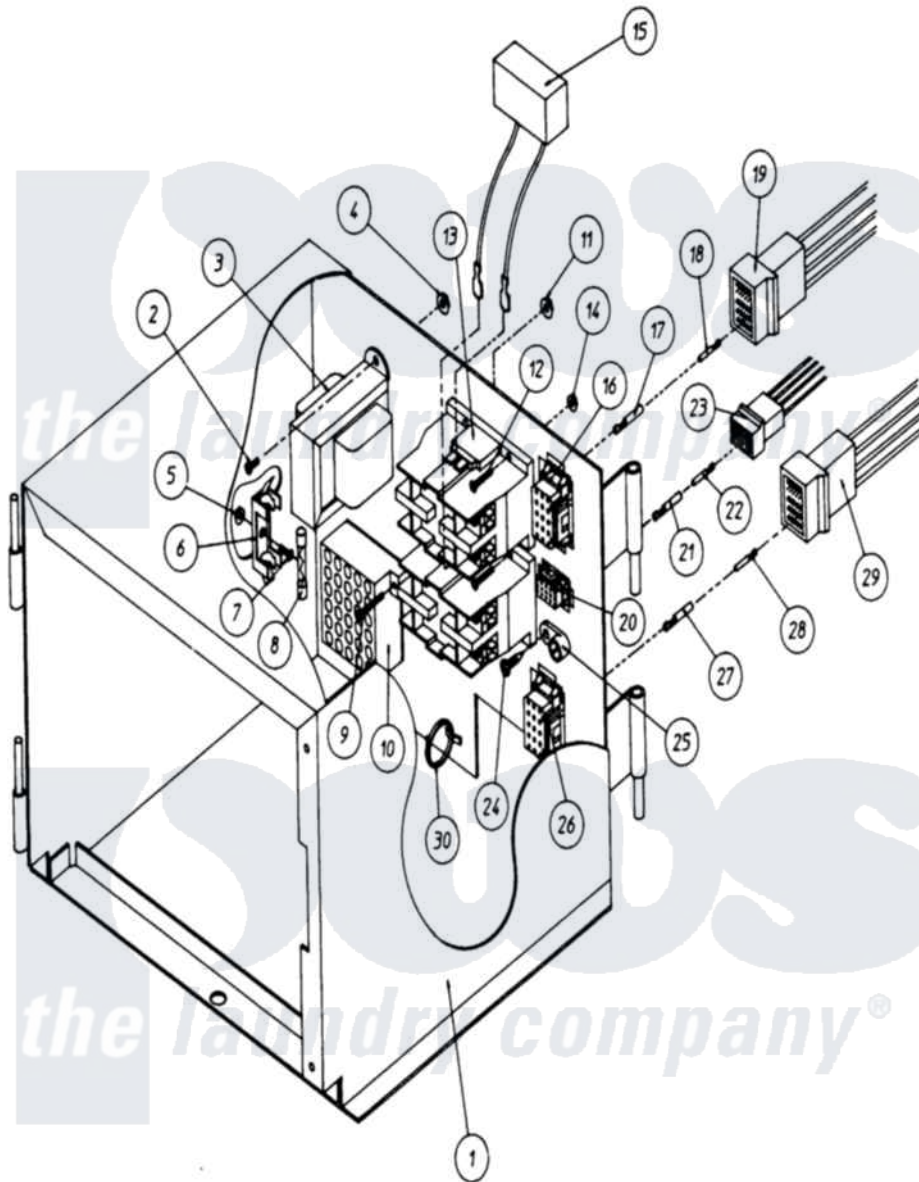

Maytag MDG32PC3AW 10 - CONTROL BOX ASSEMBLY

Maytag Commercial Maytag MDG32PC3AW Dryer Parts Parts Diagram 10 - CONTROL BOX ASSEMBLY
 Click on the part number to view part

Item	Original Part Number	Replaced By	Status	Part Description
000	W10124350		Not Available	ORDER PART FROM AMERICAN DRYER CORP AT 508-678-9000
001	A824440	824440		430 Electr
002	A150103	150103		8-32 X 3 4
003	A141403		Not Available	TRANSFORMER (24 VAC) (FOR MICROPROCESSOR MODELS)
004	A151001	W10146764		8-32 Pal N
005	A151000	WH12X195		Switch Assembly
006	A136008	136008		Fuse Block
007	A150002	150002		6-32 X 1
008	A136057	W10146739		0.5 A 250
009	A150002	150002		6-32 X 1
010	A120715	W10146700		30 Pos Ter
011	A151000	WH12X195		Switch Assembly
012	A150103	150103		8-32 X 3 4
013	A132451			CONTACTOR, TWO POLE

014	A151001	W10146764	8-32 Pal N
015	A824828	W10147397	RC Network
016	A122626	122626	15P Umnl C
017	A122705	122705	Umnl Sok 2
018	A122704	122704	Umnl Pin 2
019	A122625	122625	15 Pin Umn
"	A137025	137025	6-15 Positive
020	A122631	122631	06P Umnl C
021	A122705	122705	Umnl Sok 2
022	A122704	122704	Umnl Pin 2
023	A122630	122630	06P Umnl P
"	A137025	137025	6-15 Positive
024	A150415	Not Available	SCREW, CRIMPTITE (PH. RD.HD.) (No.10-16 X 1/2" PH. RD. HD.)
025	A121010	121010	14-4 Termi
026	A122626	122626	15P Umnl C
027	A122705	122705	Umnl Sok 2
028	A122704	122704	Umnl Pin 2
029	A122625	122625	15 Pin Umn
"	A137025	137025	6-15 Positive
030	A121494	121494	Tie, Wire
031	A122801	W10146716	Mate-N-Loc
032	A122800	122800	M R EXTRAC