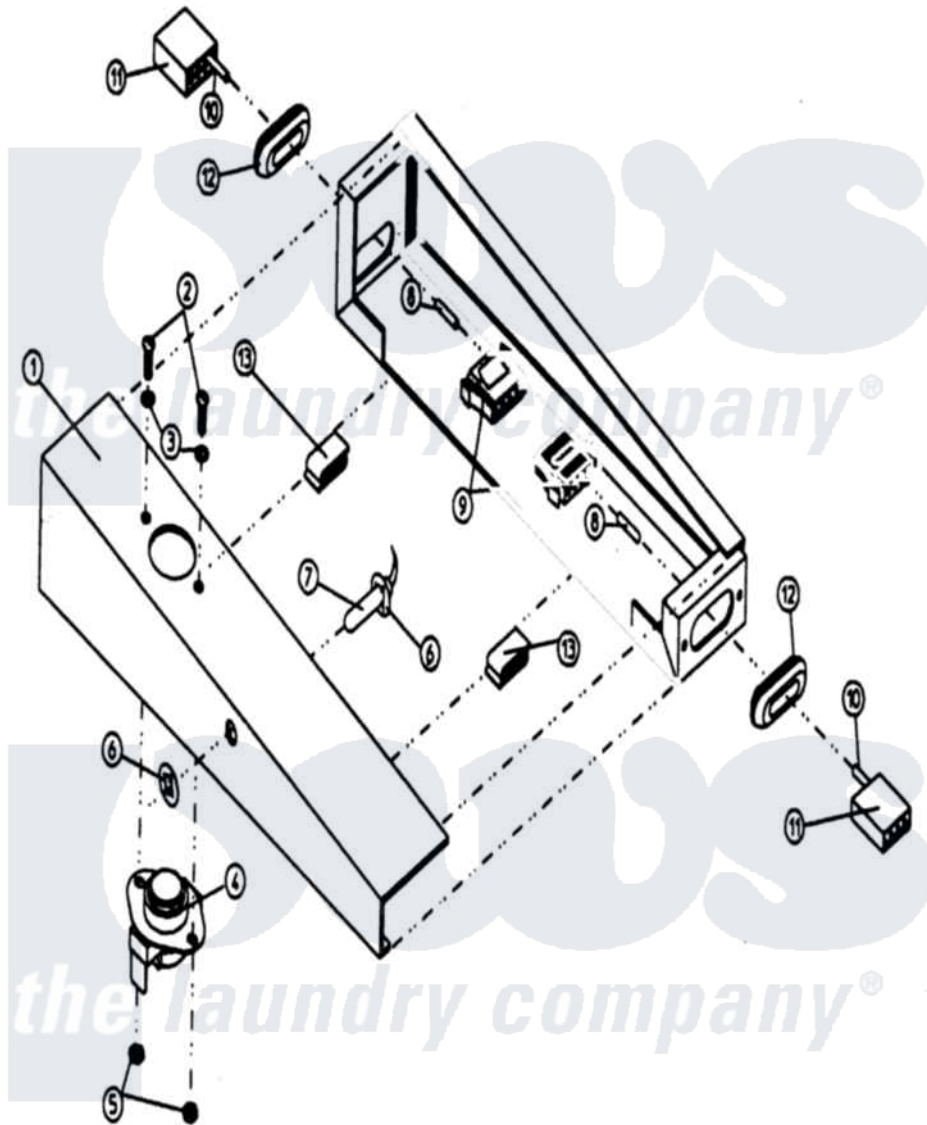

Maytag MDG32PC3AW 12 - TEMPERATURE SENSOR PROBE

Maytag [Commercial Maytag MDG32PC3AW Dryer Parts](#) Parts Diagram 12 - TEMPERATURE SENSOR PROBE
 Click on the part number to view part

Item	Original Part Number	Replaced By	Status	Part Description
000	W10124350		Not Available	ORDER PART FROM AMERICAN DRYER CORP AT 508-678-9000
001	A8800258		Not Available	BRACKET, TEMPERATURE SENSOR
002	A150005	150005		6-32 X 1 4
003	A153010	153010		6 Internal
004	A130107	W10146727		L160 Tod3
005	A152013	152013		6-32 Hex N
006	A154007	8182949		Fastener, Push-On
007	A880111	880111		330 430 MP
008	A122701	122701		MNL Socket
009	A122605	122605		4 Pin Cmnl
010	A122700	122700		MNL Pin S
011	A122604	W10146714		4 Pin Cmnl
"	A122801	W10146716		Mate-N-Loc
012	A121405	121405		Rubber Gro