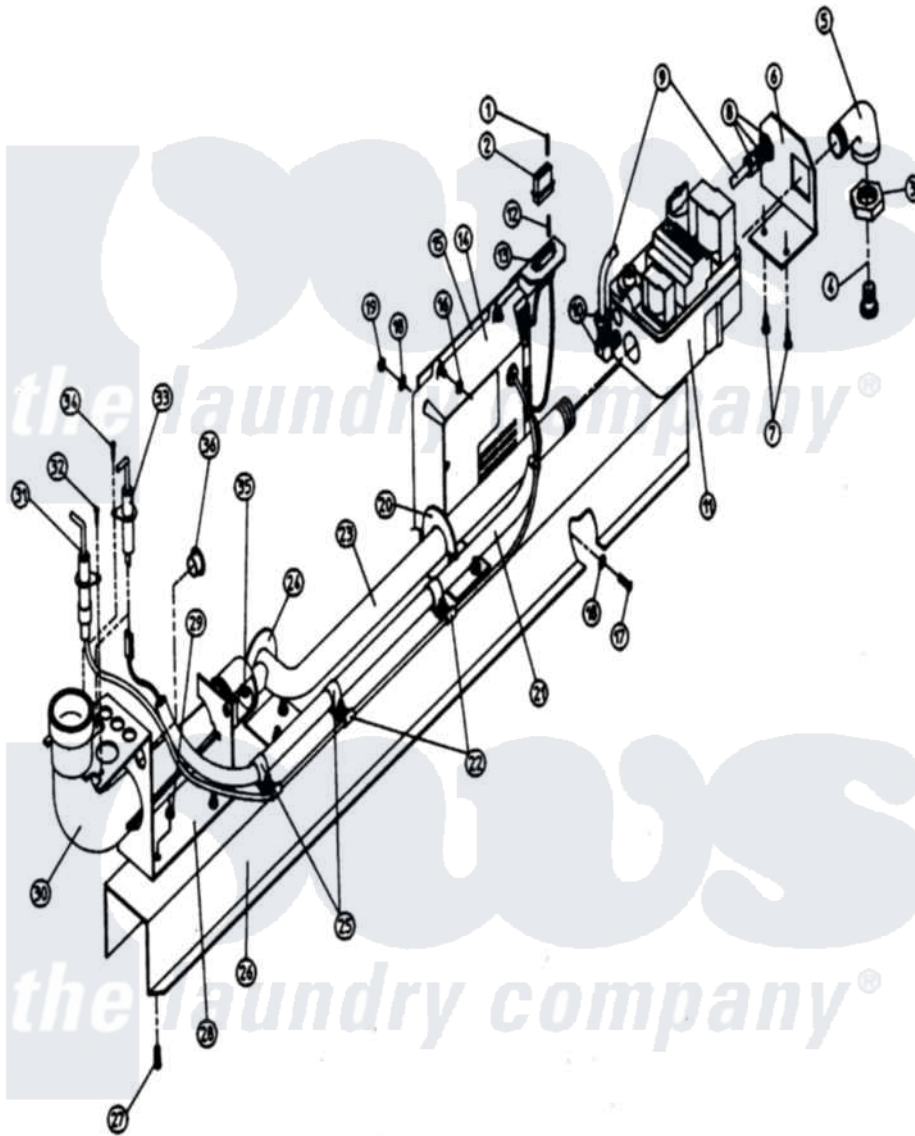

Maytag MDG32PC3AW 13 - GAS VALVE TRAIN ASSEMBLY

Maytag [Commercial Maytag MDG32PC3AW Dryer Parts](#) Parts Diagram 13 - GAS VALVE TRAIN ASSEMBLY
 Click on the part number to view part

Item	Original Part Number	Replaced By	Status	Part Description
000	W10124350		Not Available	ORDER PART FROM AMERICAN DRYER CORP AT 508-678-9000
001	A122700	122700		MNL Pin S
002	A122604	W10146714		4 Pin Cmnl
003	A141325		Not Available	COLLAR, TAIL PIECE
004	A141303		Not Available	TAIL PIECE, 1/2" UNION
005	A142506	142506		1 2 X 1 2
006	A318712	318712		320 330 43
007	A150301	150301		8-18 X 7
008	A143259	143259		Bulkhd Fit
009	A143100		Not Available	TUBING, ALUMINUM (1/4")
010	A143203	143203		Pnp Pilot
011	A128927		Not Available	VALVE, GAS (REDUNDANT) (1/2" 24 VAC, NATURAL GAS)
"	A140411		Not Available	CONVERSION KIT (1/2" 24 VAC GAS VALVE (L.P.) W/O ORIFICES

012	A122701	122701	MNL Socket
013	A122605	122605	4 Pin Cmnl
"	A122801	W10146716	Mate-N-Loc
014	A880815		MODULE, DSI (50HZ/60HZ)
015	A850808	W10147723	330 430 Ds
016	A151000	WH12X195	Switch Assembly
017	A153528	153528	8-32 X 1 2
018	A153012	153012	8 Internal
019	A152001	152001	8-32 X 3 8
020	A318711	318711	320 330 43
021	A121060	121060	5 8 Clear
022	A121492	121492	3 16 Plas
023	A141225	141225	19 7 16 S
024	A318700	W10146865	SM Burner
025	A141491	Not Available	CLAMP, NYLON (5/8")
026	A319522	319522	330 430 GA
"	A801022	W10147068	430 Gas VA
027	A153528	153528	8-32 X 1 2
028	A318009	W10146863	215 220 23
029	A151001	W10146764	8-32 Pal N
030	A141130	141130	Up-Shot GA
031	A128917	Not Available	IGNITER W/LEAD
032	A150315	150315	6 X 3 8 P
033	A128918	Not Available	SENSOR, FLAME
034	A150315	150315	6 X 3 8 P
035	NLA	Not Available	ORIFICE, BURNER (LP No.38)
036	A121300	W10149174	Open Close
037	A880119	W10147952	ADG 430 L