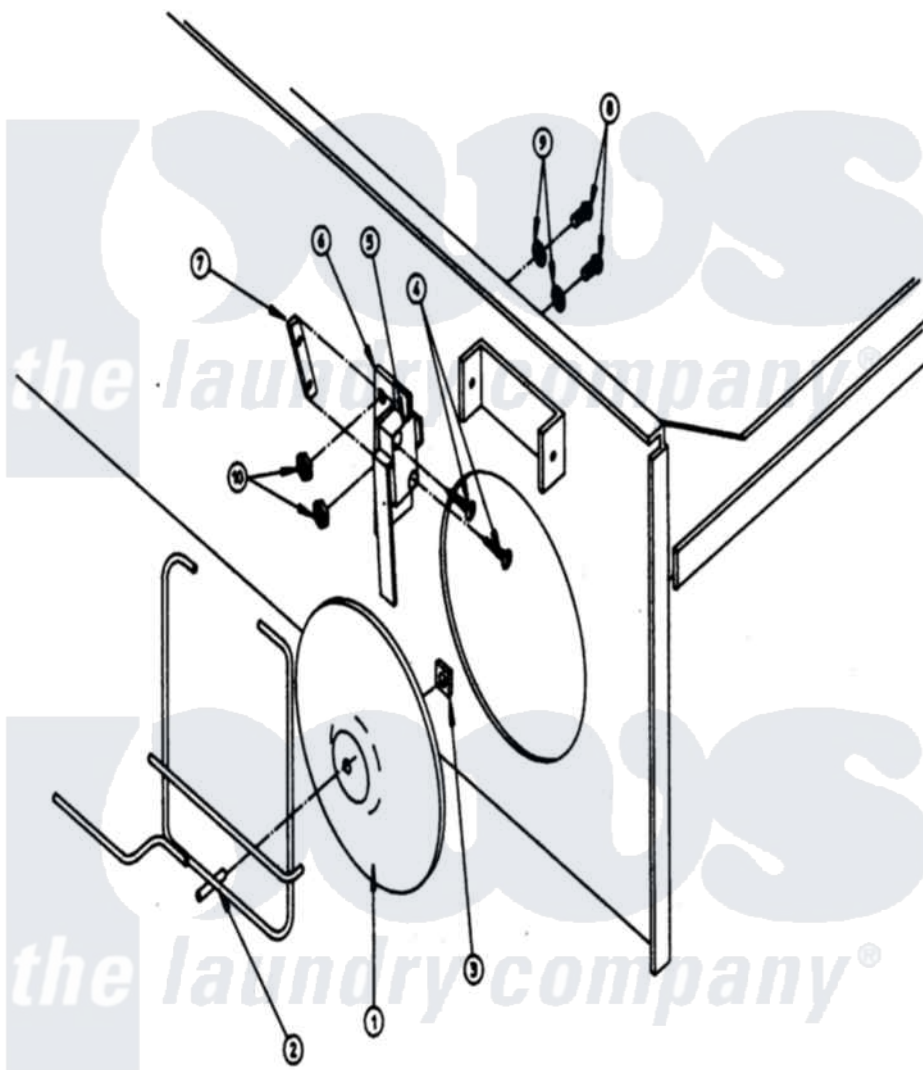

Maytag MDG32PC3AW 14 - SAIL SWITCH ASSEMBLY

Maytag [Commercial Maytag MDG32PC3AW Dryer Parts](#) Parts Diagram 14 - SAIL SWITCH ASSEMBLY
 Click on the part number to view part

Item	Original Part Number	Replaced By	Status	Part Description
000	W10124350		Not Available	ORDER PART FROM AMERICAN DRYER CORP AT 508-678-9000
001	A309206		Not Available	DAMPER, SAIL SWITCH
"	A802805		Not Available	SAIL SWITCH ROD & DAMPER ASSY. (INCL. ITEMS 1 THRU 3)
002	A105550	W10146642		320 330 43
003	A154002	154002		1 8 Push O
004	A150303	150303		4 X 3 4 P
005	A122200	122200		Sail Switch
"	A802807	W10147081		320 330 43
006	A319208	319208		320 330 43
007	A154004	154004		Tinneman
008	A150001	150001		6-32 X 1 2
009	A153010	153010		6 Internal
010	A152000	152000		6-32 HEX N