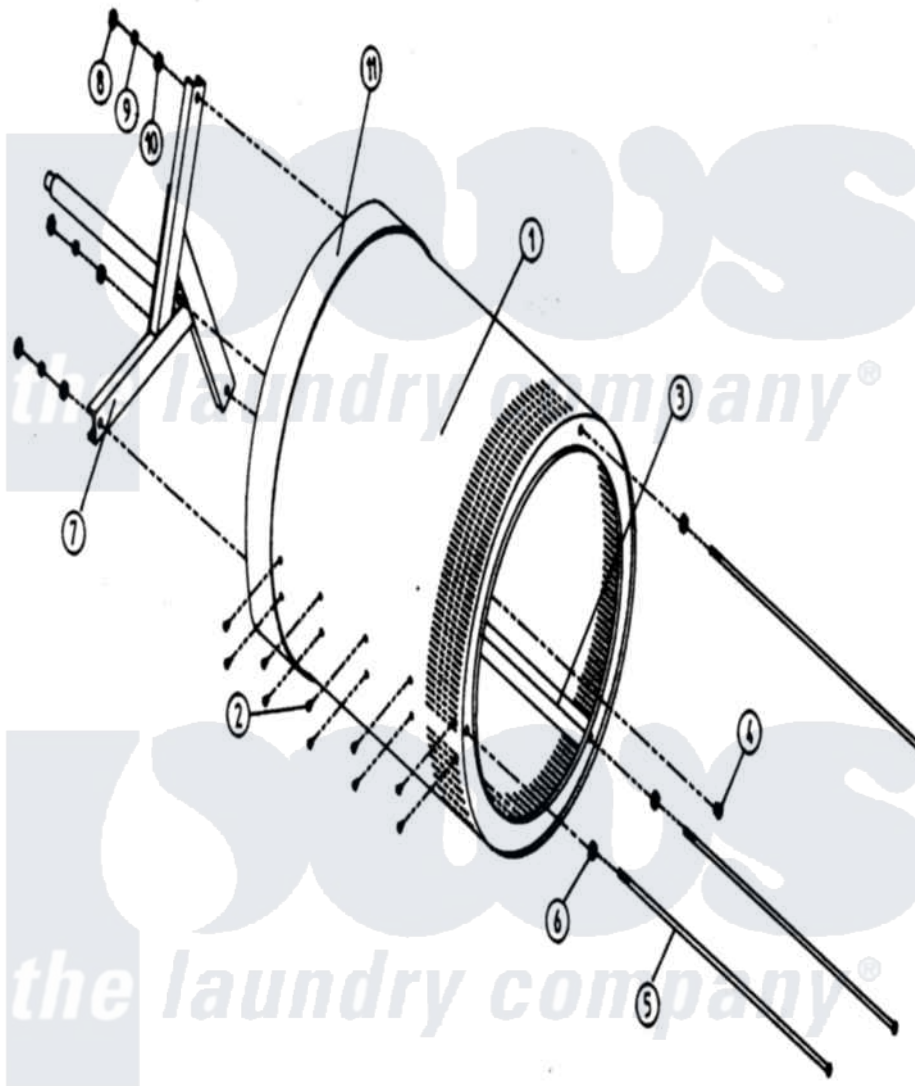

Maytag MDG32PC3AW 15 - TUMBLER & SUPPORT ASSEMBLY

Maytag Commercial Maytag MDG32PC3AW Dryer Parts Parts Diagram 15 - TUMBLER & SUPPORT ASSEMBLY
 Click on the part number to view part

Item	Original Part Number	Replaced By	Status	Part Description
000	W10124350		Not Available	ORDER PARTS FROM AMERICAN DRYER CORP AT 508-678-9000
001	A800723	800723		330 430 TU
"	A800833	800833		430 Tumbler
002	A150415		Not Available	SCREW, CRIMPTITE (PH. RD.HD.) (No.10-16 X 1/2" PH. RD. HD.)
003	A301315	W10146782		285 330 23
"	A301316	301316		330 285 23
004	A150518	150518		5 16-18 X
005	A100902		Not Available	ROD, TIE (No.18-5/16" X 31")
006	A153001	153001		5 16 Flat
007	A800617	800617		215 220 23
008	A152004	8182933		Nut, Hex
009	A153002	8182939		Washer, Lock
010	A153001	153001		5 16 Flat
011	A116003	116003		Felt Seal