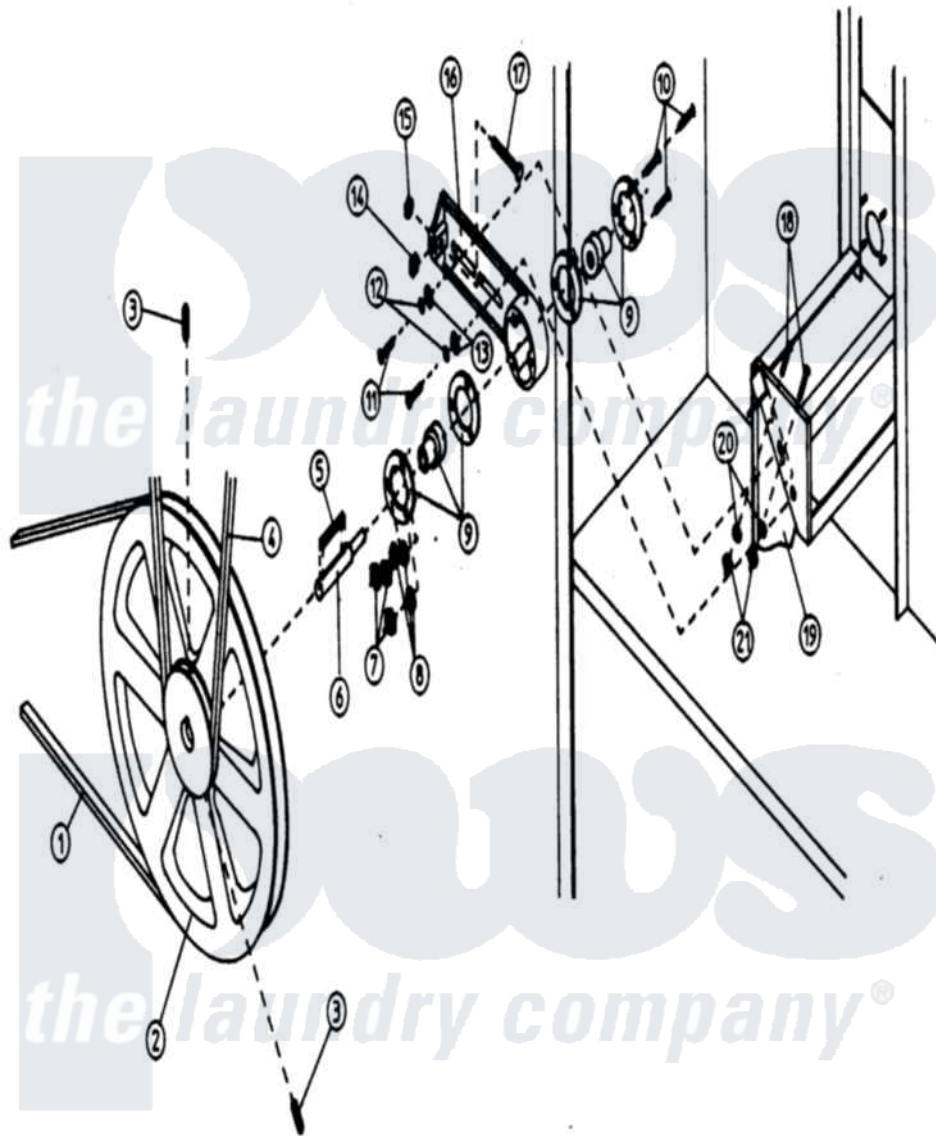

Maytag MDG32PC3AW 17 - IDLER BEARING ASSEMBLY

Maytag Commercial Maytag MDG32PC3AW Dryer Parts Parts Diagram 17 - IDLER BEARING ASSEMBLY
 Click on the part number to view part

Item	Original Part Number	Replaced By	Status	Part Description
000	W10124350		Not Available	ORDER PARTS FROM AMERICAN DRYER CORP AT 508-678-9000
001	A100144	W10146577		4l420 V be
002	A101129	W10146631		9 X 2-1 2
003	A154301	154301		5 16-18 X
004	A100100	W10146547		5l-660 V-B
005	A100705	100705		3 16 X 3
006	A301850			SHAFT, IDLER (5/8" X 3/4")
007	A152002	152002		1 4-20 Hex
008	A153007	153007		1 4 Split
009	A100214		Not Available	BEARING, FLANGE (5/8")
010	A150521	150521		1 4-20 X 2
011	A150617	150617		3 8-16 X 1
012	A153005	153005		3 8 Split
013	A153004	153004		3 8 X 1
014	A152020	152020		5 16-18 SQ

015	A152004	8182933	Nut, Hex
016	A100406		BEARING, IDLER ASSEMBLY (INCLUDES 5 - 17)
"	NLA		Not Available MOUNT, IDLER BEARING
017	A150509	150509	5 16-18 X
018	A150111	150111	1 4-20 X 1
019	A311403	311403	Tumbler be
020	A153007	153007	1 4 Split
021	A152002	152002	1 4-20 Hex