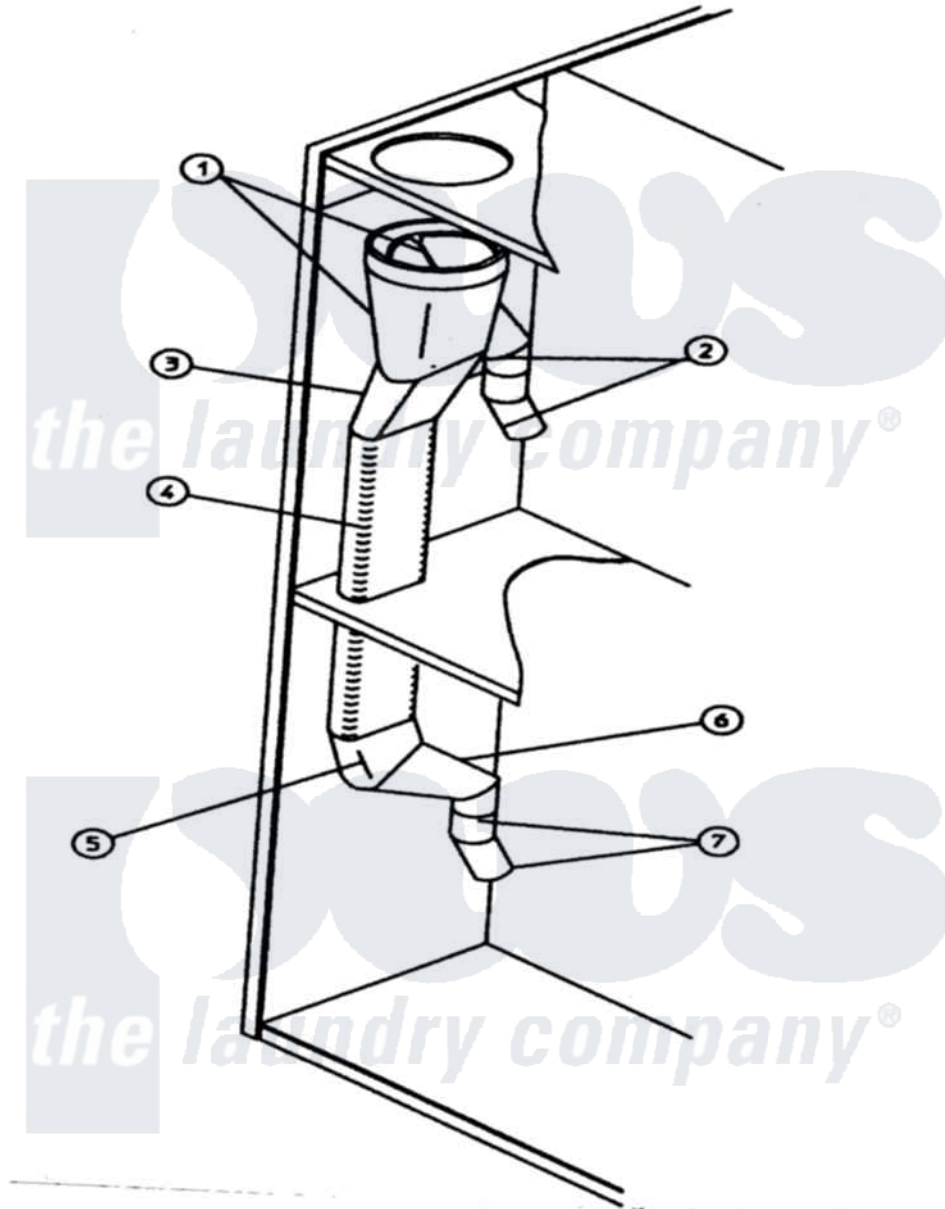

# Maytag MDG32PC3AW 20 - EXHAUST DUCTING ASSEMBLY

Maytag [Commercial Maytag MDG32PC3AW Dryer Parts](#) Parts Diagram 20 - EXHAUST DUCTING ASSEMBLY  
 Click on the part number to view part

Item	Original Part Number	Replaced By	Status	Part Description
000	W10124350		Not Available	ORDER PARTS FROM AMERICAN DRYER CORP AT 508-678-9000
001	A143535	<a href="#">143535</a>		8 X 6 X
002	A143536	<a href="#">143536</a>		6 Diameter 45
003	A145327		Not Available	BOOT, STRAIGHT (6" RD X 7" OV)
004	A143539	<a href="#">143539</a>		7 Oval 15
005	A143537	<a href="#">143537</a>		7 Oval 45
006	A143538	<a href="#">143538</a>		6 Diameter X 7
007	A117505	<a href="#">117505</a>		Aluminum H
"	A143536	<a href="#">143536</a>		6 Diameter 45