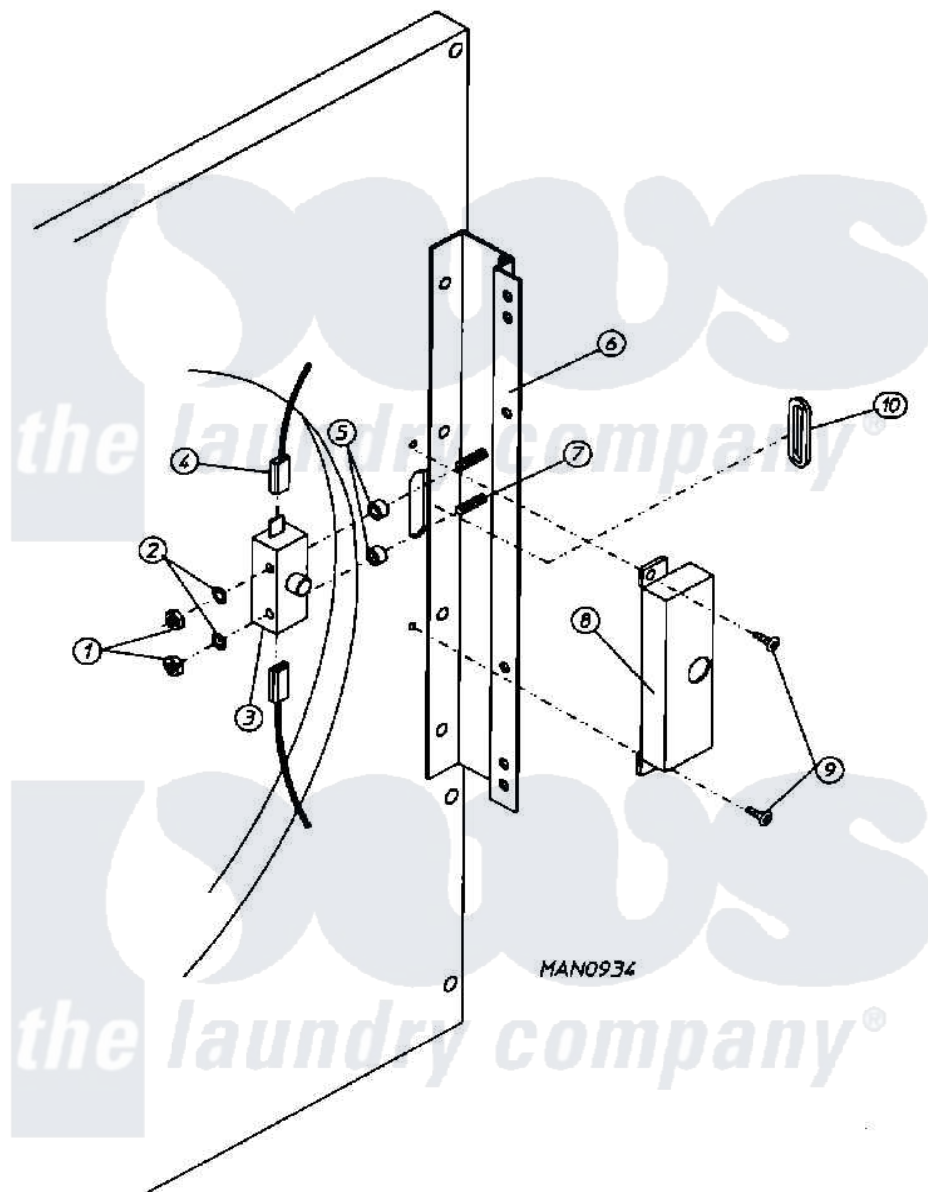

# Maytag MDG50MNAWW 08 - MAIN DOOR SWITCH ASSEMBLY

Maytag Commercial Maytag MDG50MNAWW Dryer Parts Parts Diagram 08 - MAIN DOOR SWITCH ASSEMBLY  
 Click on the part number to view part

| Item | Original Part Number | Replaced By               | Status        | Part Description                                     |
|------|----------------------|---------------------------|---------------|--|
| 000  | W10124350            |                           | Not Available | ORDER PARTS FROM AMERICAN DRYER CORP AT 508-678-9000 |
| 001  | A152013              | <a href="#">152013</a>    |               | 6-32 Hex N   |
| 002  | A153008              | <a href="#">153008</a>    |               | 6 Split L  |
| 003  | A137005              | <a href="#">W10146741</a> |               | SDS Door S   |
| 004  | A121028              | <a href="#">121028</a>    |               | 1 4 X.032  |
| 005  | A154281              | <a href="#">154281</a>    |               | 3 8 Stand  |
| 006  | A800448              | <a href="#">800448</a>    |               | 12 1 2 Ma  |
| 007  | A153565              | <a href="#">153565</a>    |               | 6-32 X 1 S   |
| 008  | A313218              | <a href="#">W10146845</a> |               | MAIN DOOR  |
| 009  | A150201              | <a href="#">150201</a>    |               | 10-32 X 1  |
| 010  | A121405              | <a href="#">121405</a>    |               | Rubber Gro   |