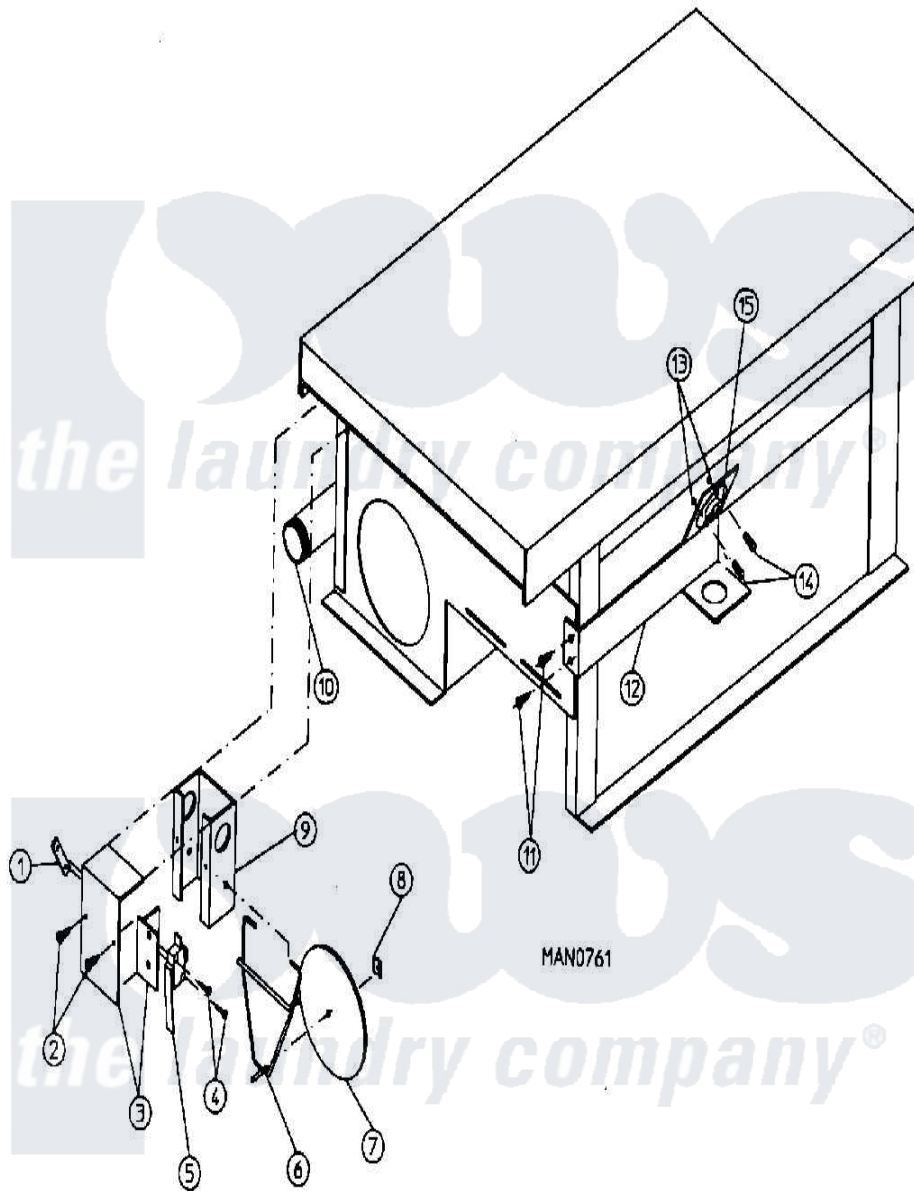

Maytag MDG50MNAWW 12 - SAIL SWITCH/HI-LIMIT ASSEMBLY

Maytag [Commercial Maytag MDG50MNAWW Dryer Parts](#) Parts Diagram 12 - SAIL SWITCH/HI-LIMIT ASSEMBLY
 Click on the part number to view part

Item	Original Part Number	Replaced By	Status	Part Description
000	W10124350		Not Available	ORDER PARTS FROM AMERICAN DRYER CORP AT 508-678-9000
001	A154004	154004		Tinnerman
002	A150309	W10146761		10-16 X 1
003	A802799	802799		Sail Sw.bo
004	A150303	150303		4 X 3 4 P
005	A122200	122200		Sail Switch
006	A105500	W10146641		Std Sail S
007	A319202	W10146866		Sail Switch
008	A154002	154002		1 8 Push O
009	A802800	802800		Sail Switch
"	A802801	802801		Sail Switch
010	A142809	W10146757		1 2 X 29 1
011	A150309	W10146761		10-16 X 1
012	A319704	WB4X122		Medallion
013	A151000	WH12X195		Switch Assembly