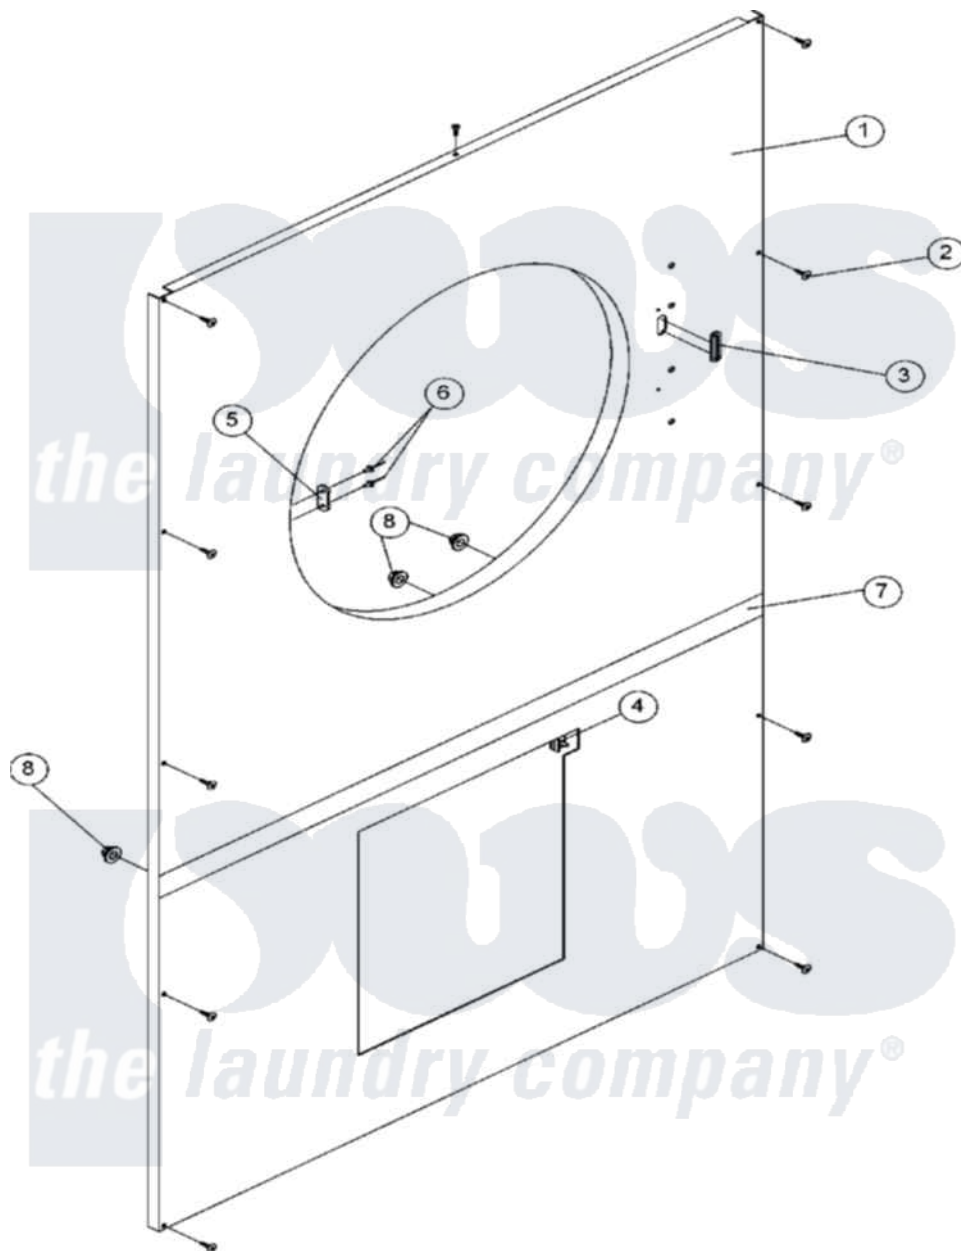

Maytag MDG50MNVWQ 04 - FRONT PANEL

Maytag [Commercial Maytag MDG50MNVWQ Dryer Parts](#) Parts Diagram 04 - FRONT PANEL
 Click on the part number to view part

Item	Original Part Number	Replaced By	Status	Part Description
000	A000000			Order Part From American Dryer Phone No.508-678-9000
001	A883515	883515		White 50V
"	A883516			Panel, Front Right Hand BSQ
002	A150309	W10146761		10-16 X 1
003	A121405	121405		Rubber Gro
004	A122116		Not Available	SWITCH, LINT BASKET
005	A170330		Not Available	LATCH, DOOR (FRICTION)
006	A154215	154215		5 32 X 1 4
007	A883482			Trim, Front Panel Blk
008	A152014	152014		1 4-20 Ser