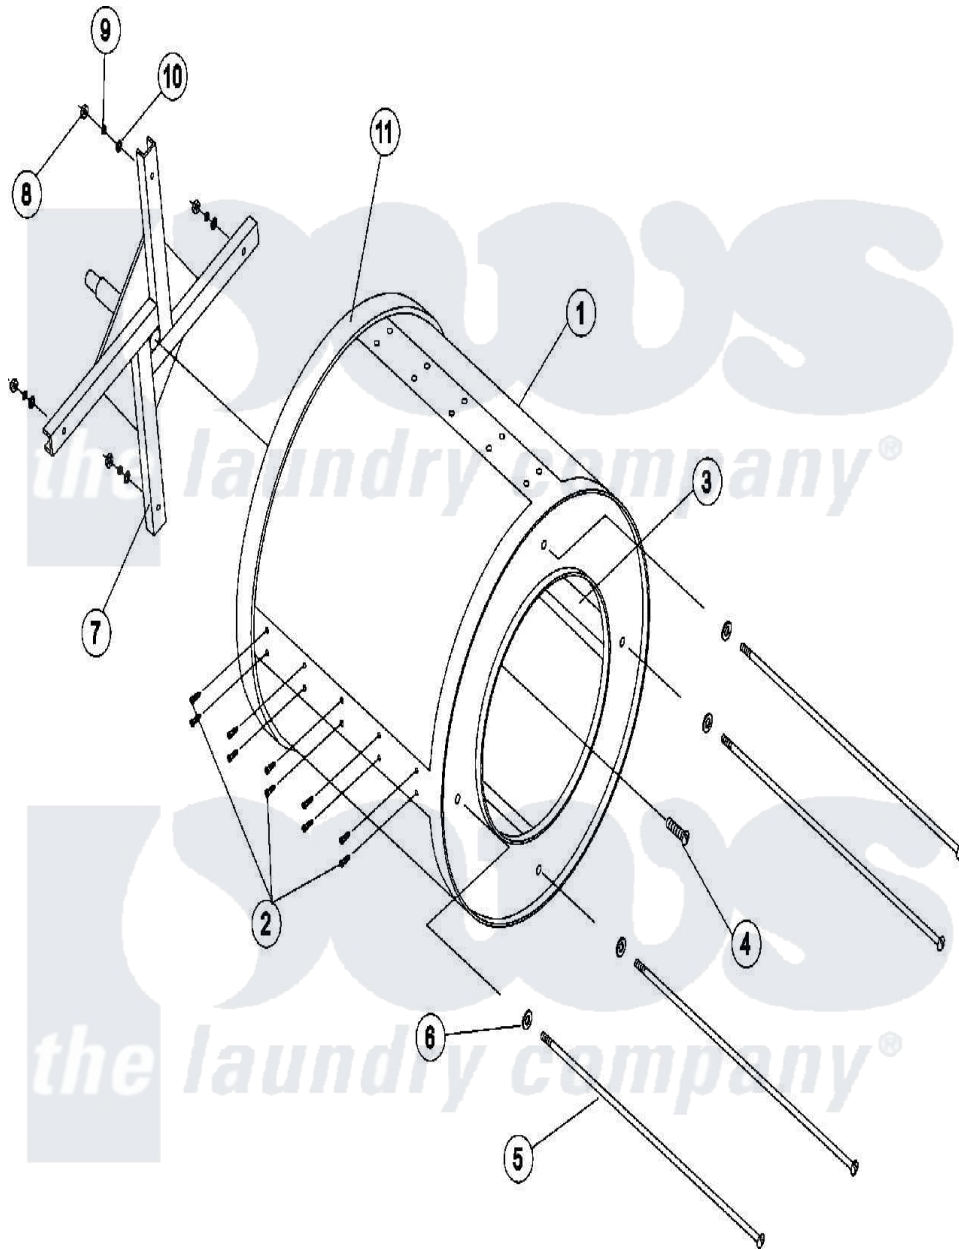

# Maytag MDG50MNVWQ 08 - TUMBLER SUPPORT

Maytag Commercial Maytag MDG50MNVWQ Dryer Parts Parts Diagram 08 - TUMBLER SUPPORT  
 Click on the part number to view part

Item	Original Part Number	Replaced By	Status	Part Description
000	<a href="#">A000000</a>			Order Part From American Dryer Phone No.508-678-9000
001	<a href="#">A880837</a>			Tumbler, Galvanized
"	A880838	<a href="#">W10148058</a>		Ad120 Dual
002	A150313	<a href="#">150313</a>		10-16 X 1
"	A150429	<a href="#">4002006801</a>		Svc Interlock Switch Assembly
003	A301302	<a href="#">301302</a>		50 Tumbler
"	A301311	<a href="#">W10146781</a>		50 Tapere
004	A150500		Not Available	SCREW, SOCKET BUTTON HD. (5/16-18" X 38 1/2")
005	A100903	<a href="#">100903</a>		3 8-16 X 3
006	A153004	<a href="#">153004</a>		3 8 X 1
007	A800616	<a href="#">W10147063</a>		50 1 3 4
008	A152005	<a href="#">152005</a>		3 8-16 Hex
009	A153005	<a href="#">153005</a>		3 8 Split
010	A153004	<a href="#">153004</a>		3 8 X 1