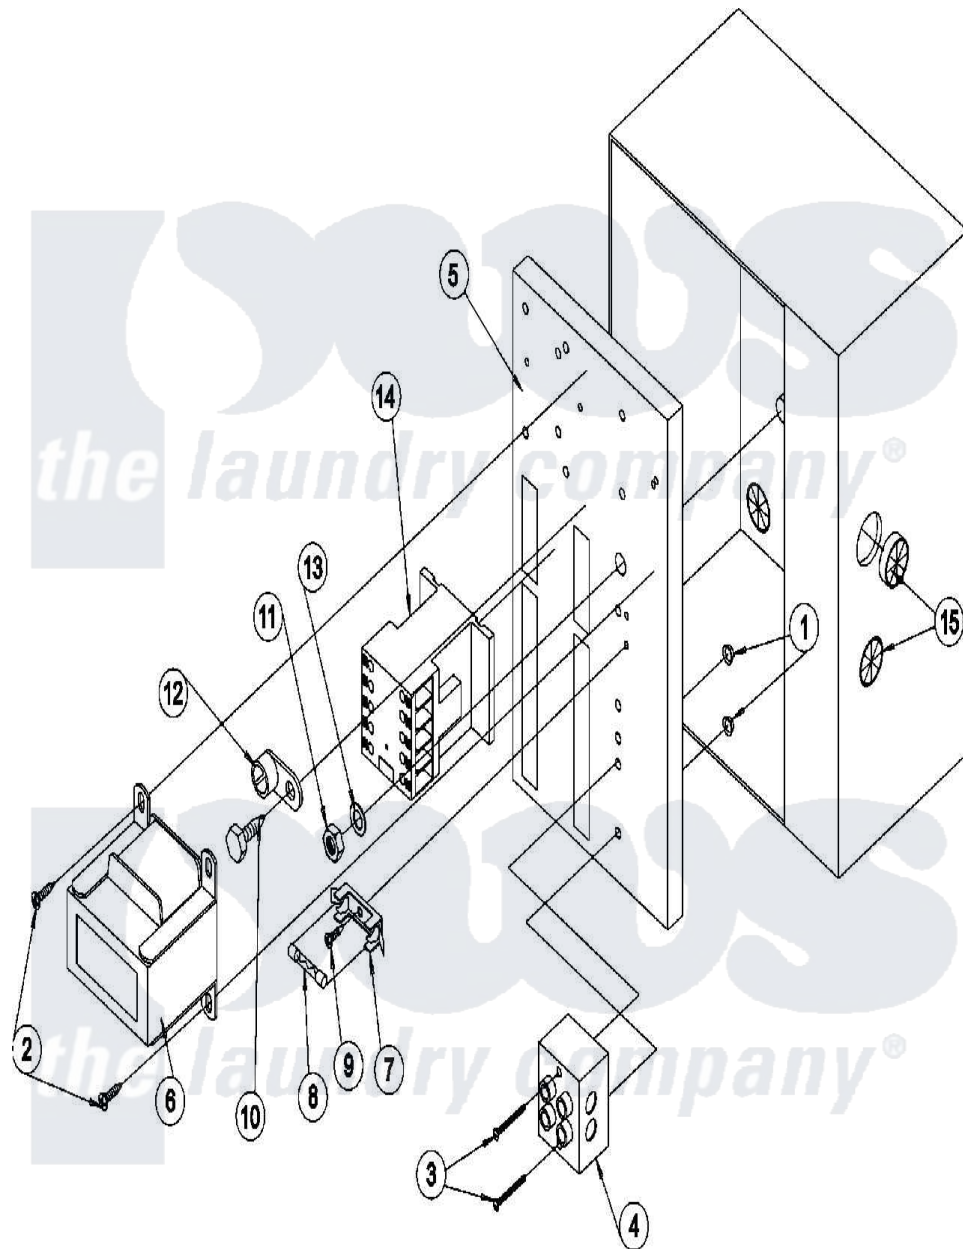

Maytag MDG50MNVWQ 15 - REAR ELECTRIC PANEL

Maytag [Commercial Maytag MDG50MNVWQ Dryer Parts](#) Parts Diagram 15 - REAR ELECTRIC PANEL
 Click on the part number to view part

Item	Original Part Number	Replaced By	Status	Part Description
000	A000000			Order Part From American Dryer Phone No.508-678-9000
001	A151000	WH12X195		Switch Assembly
002	A150300	5307527001		Switch
003	A150008	150008		6-32 X 1 1
004	A120716	8191125		Footlevel
005	A322817			Plate, Back
"	A882662			Panel, Rear Elec. Complete
006	A882652	W10148697		Ad-25-30-5
007	A136008	136008		Fuse Block
008	A136049	136049		0.75A 25
009	A150301	150301		8-18 X 7
010	A150297	150297		10x1 2 He
011	A152004	8182933		Nut, Hex
012	A121010	121010		14-4 Termi
013	A153002	8182939		Washer, Lock
014	A132495	132495		K-Line 3PH