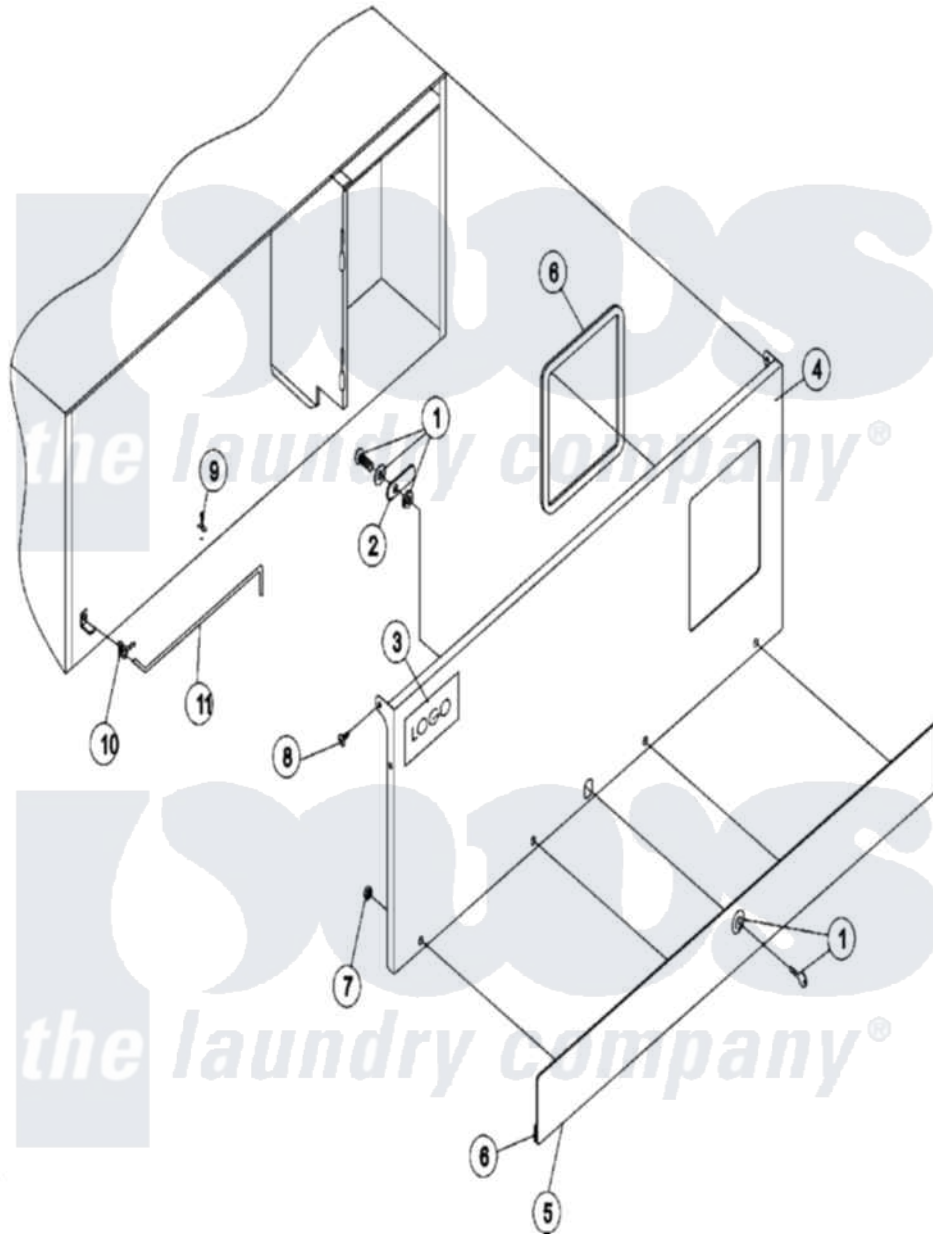

Maytag MDG50MNVWW 01 - CONTROL DOOR

Maytag Commercial Maytag MDG50MNVWW Dryer Parts Parts Diagram 01 - CONTROL DOOR
 Click on the part number to view part

Item	Original Part Number	Replaced By	Status	Part Description
000	A000000			Order Part From American Dryer Phone No.508-678-9000
001	A160017		Not Available	LOCK, SPECIAL DUMMY
002	A160016	160016		1 1/4 Str
003	A112353			Logo
004	A883477	883477		White 25-3
"	A883478	883478		Bisque 25-
005	A883476	883476		Blk 25-50V
006	A117604	117604		1 8 Thk X
007	A152014	152014		1 4-20 Ser
008	A150317	150317		10-16 X 3
009	A102603	102603		Richco Con
010	A102601		Not Available	CLIP, RETAINER (CONTROL DOOR ROD)
011	A102502	102502		12.625 Con