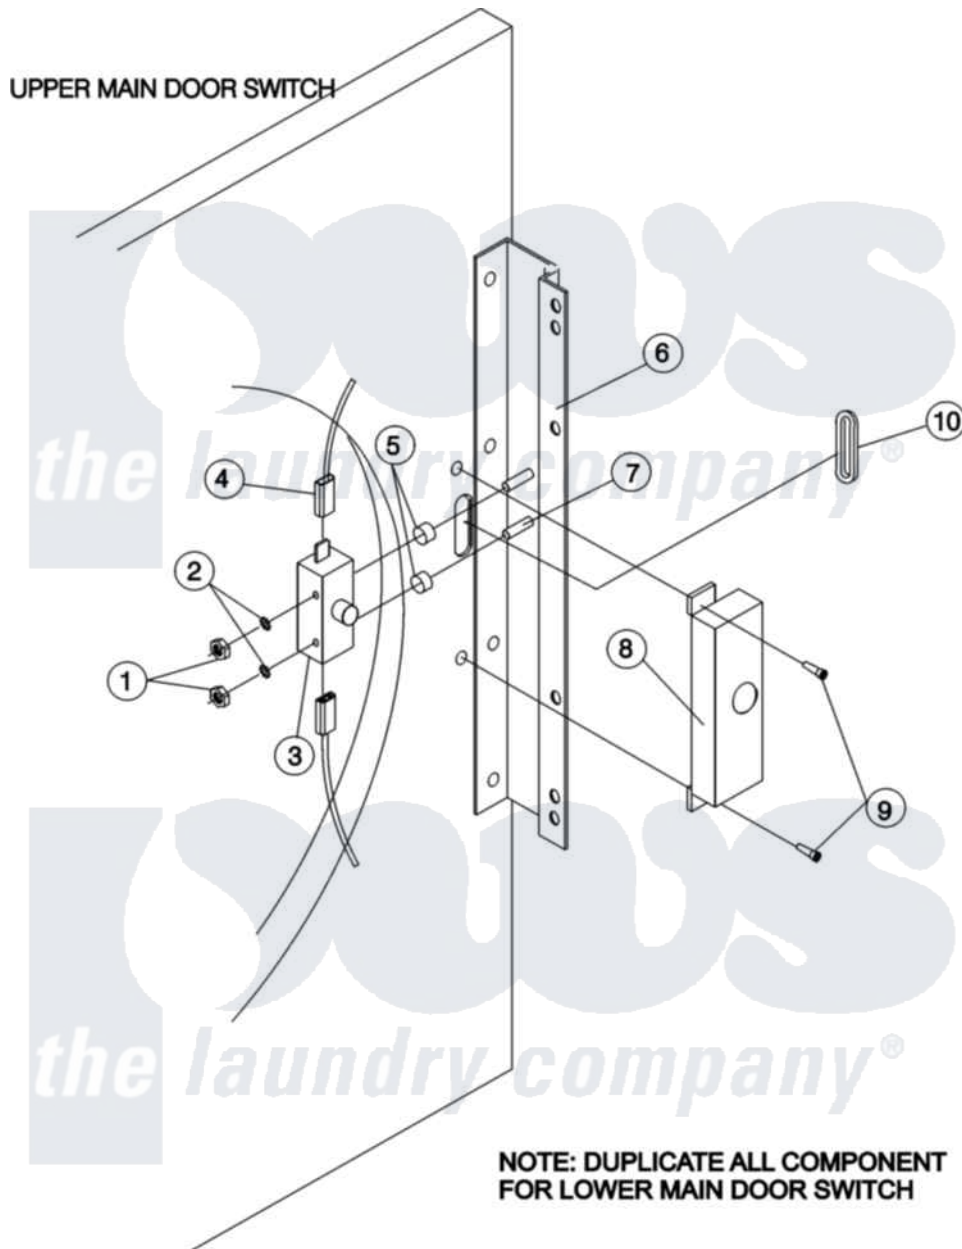

Maytag MDG50MNVWW 05 - DOOR SWITCH

Maytag [Commercial Maytag MDG50MNVWW Dryer Parts](#) Parts Diagram 05 - DOOR SWITCH
 Click on the part number to view part

Item	Original Part Number	Replaced By	Status	Part Description
000	A000000			Order Part From American Dryer Phone No.508-678-9000
001	A152013	152013		6-32 Hex N
002	A153008	153008		6 Split L
003	A137005	W10146741		SDS Door S
004	A121028	121028		1 4 X.032
005	A154281	154281		3 8 Stand
006	A801524		Not Available	BLACK DOOR HINGE
007	A153576	153576		6-32 X 1
008	A881246	W10148254		Main Door
009	A150201	150201		10-32 X 1
010	A121405	121405		Rubber Gro