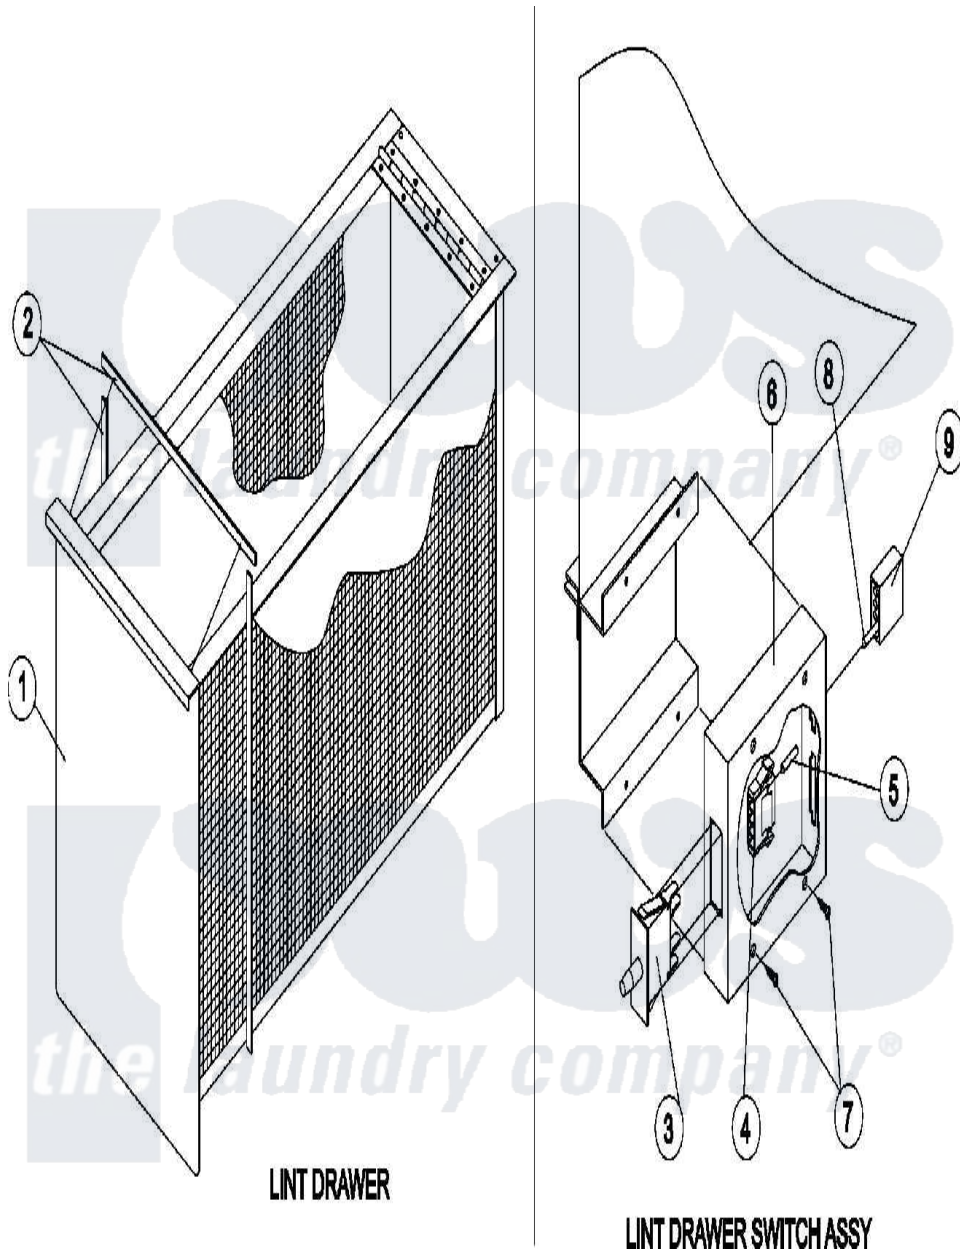

# Maytag MDG50MNVWW 07 - LINT DRAWER/SWITCH

Maytag Commercial Maytag MDG50MNVWW Dryer Parts Parts Diagram 07 - LINT DRAWER/SWITCH  
 Click on the part number to view part

Item	Original Part Number	Replaced By	Status	Part Description
000	<a href="#">A000000</a>			Order Part From American Dryer Phone No.508-678-9000
001	A883161	<a href="#">W10148837</a>		Ad-50V S S
"	<a href="#">A883163</a>			Lint Drawer BSQ
002	A117605	<a href="#">117605</a>		1 4thk X 3
003	A122116		Not Available	SWITCH, LINT BASKET
004	A122605	<a href="#">122605</a>		4 Pin Cmnl
005	A122701	<a href="#">122701</a>		MNL Socket
"	A122801	<a href="#">W10146716</a>		Mate-N-Loc
006	A304136	<a href="#">304136</a>		81-25-30-5
"	A818087		Not Available	SWITCH BOX, LINT DRAWER ASSY
007	A150301	<a href="#">150301</a>		8-18 X 7
008	A122700	<a href="#">122700</a>		MNL Pin S
009	A122604	<a href="#">W10146714</a>		4 Pin Cmnl