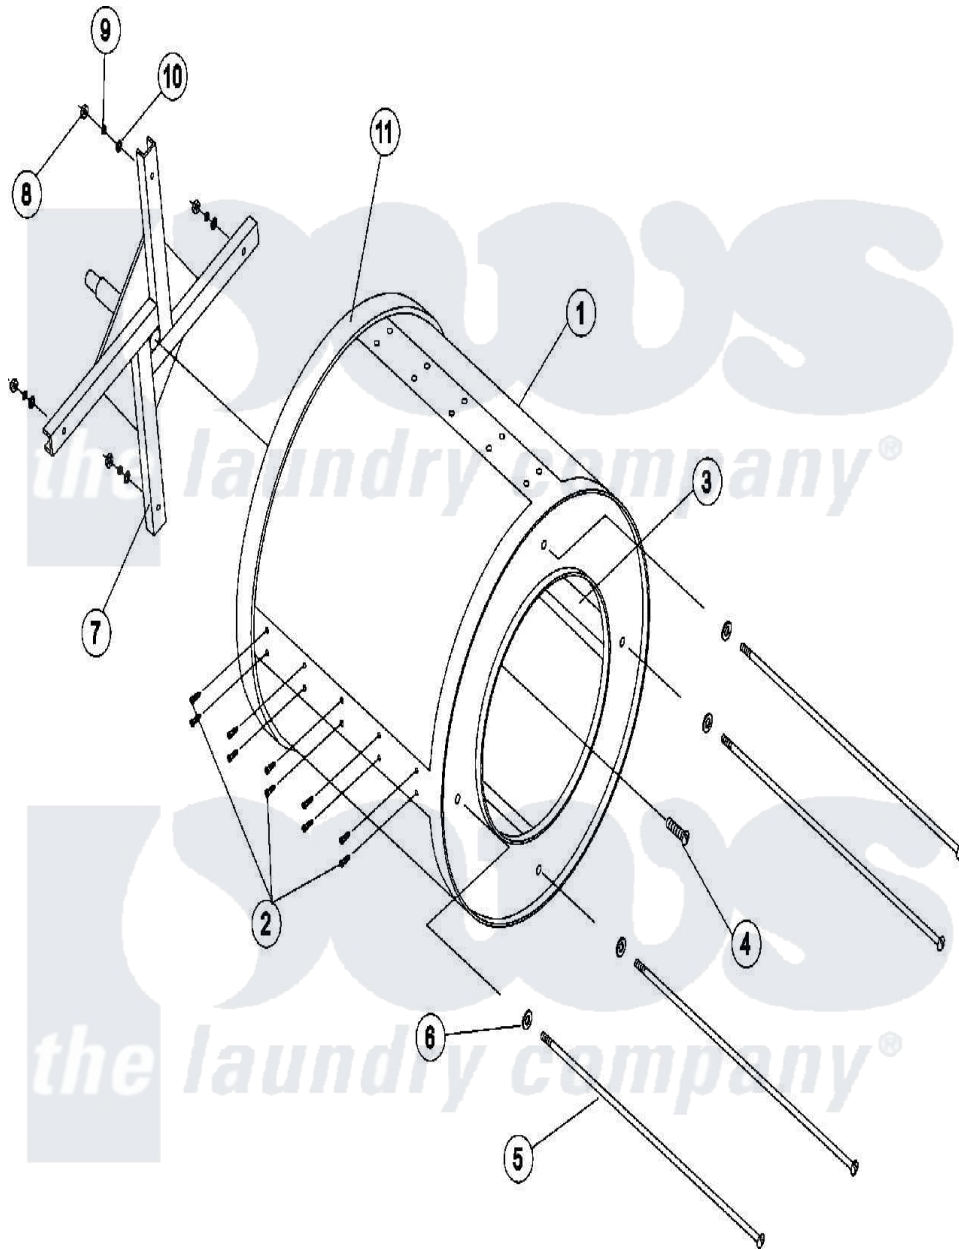

# Maytag MDG50MNVWW 08 - TUMBLER SUPPORT

Maytag Commercial Maytag MDG50MNVWW Dryer Parts Parts Diagram 08 - TUMBLER SUPPORT  
 Click on the part number to view part

Item	Original Part Number	Replaced By	Status	Part Description
000	<a href="#">A000000</a>			Order Part From American Dryer Phone No.508-678-9000
001	<a href="#">A880837</a>			Tumbler, Galvanized
"	A880838	<a href="#">W10148058</a>		Ad120 Dual
002	A150313	<a href="#">150313</a>		10-16 X 1
"	A150429	<a href="#">4002006801</a>		Svc Interlock Switch Assembly
003	A301302	<a href="#">301302</a>		50 Tumbler
"	A301311	<a href="#">W10146781</a>		50 Tapere
004	A150500		Not Available	SCREW, SOCKET BUTTON HD. (5/16-18" X 38 1/2")
005	A100903	<a href="#">100903</a>		3 8-16 X 3
006	A153004	<a href="#">153004</a>		3 8 X 1
007	A800616	<a href="#">W10147063</a>		50 1 3 4
008	A152005	<a href="#">152005</a>		3 8-16 Hex
009	A153005	<a href="#">153005</a>		3 8 Split
010	A153004	<a href="#">153004</a>		3 8 X 1