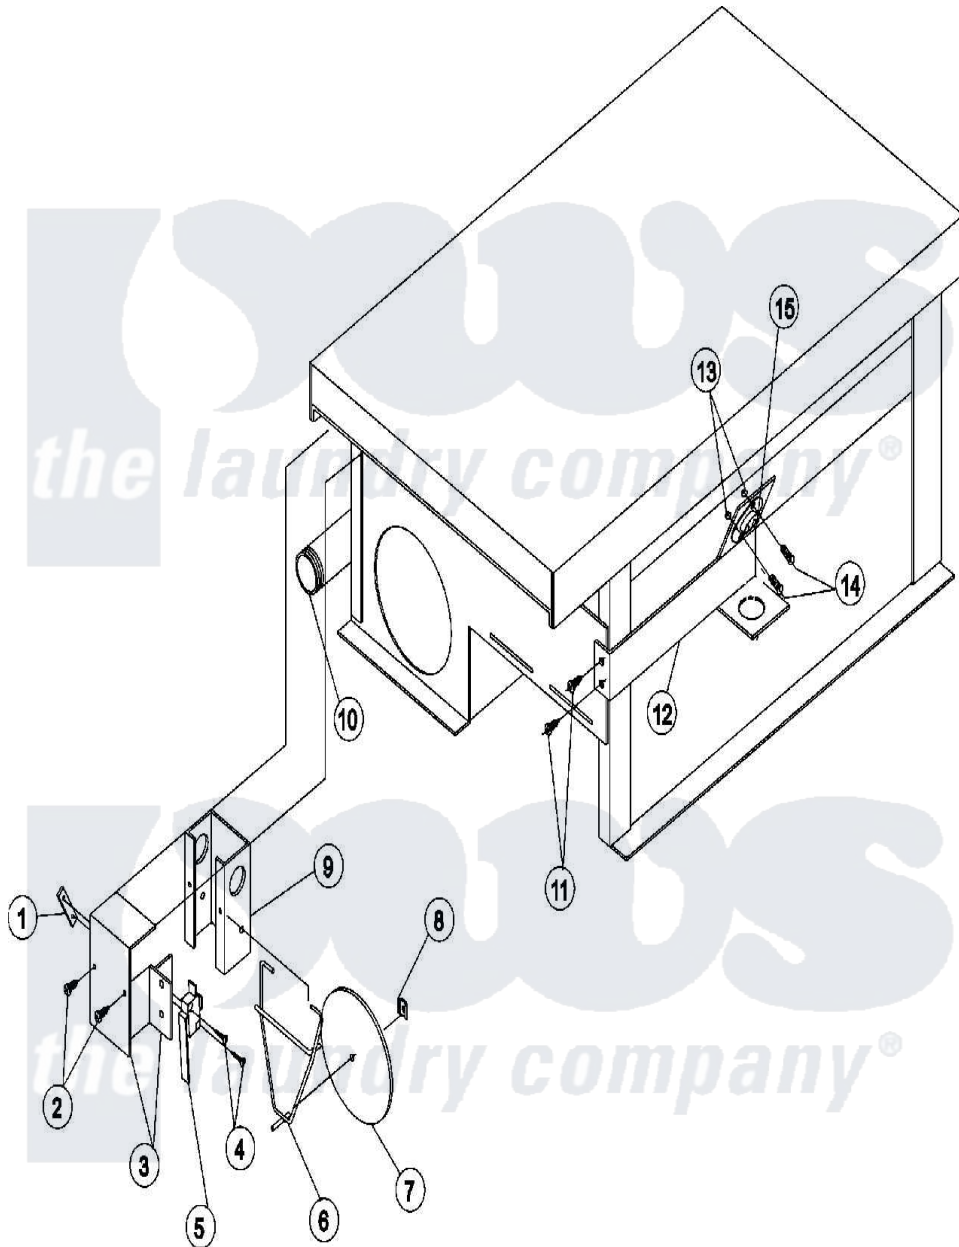

Maytag MDG50MNVWW 13 - SAIL SWITCH/HI LIMIT

Maytag [Commercial Maytag MDG50MNVWW Dryer Parts](#) Parts Diagram 13 - SAIL SWITCH/HI LIMIT
 Click on the part number to view part

Item	Original Part Number	Replaced By	Status	Part Description
000	A000000			Order Part From American Dryer Phone No.508-678-9000
001	A154004	154004		Tinnerman
002	A150300	5307527001		Switch
003	A802799	802799		Sail Sw.bo
004	A150303	150303		4 X 3 4 P
005	A122200	122200		Sail Switch
006	A105500	W10146641		Std Sail S
007	A319202	W10146866		Sail Switch
008	A154002	154002		1 8 Push O
009	A802800	802800		Sail Switch
"	A802801	802801		Sail Switch
010	A142809	W10146757		1 2 X 29 1
011	A150300	5307527001		Switch
012	A319704	WB4X122		Medallion
013	A151000	WH12X195		Switch Assembly
014	A150001	150001		6-32 X 1 2