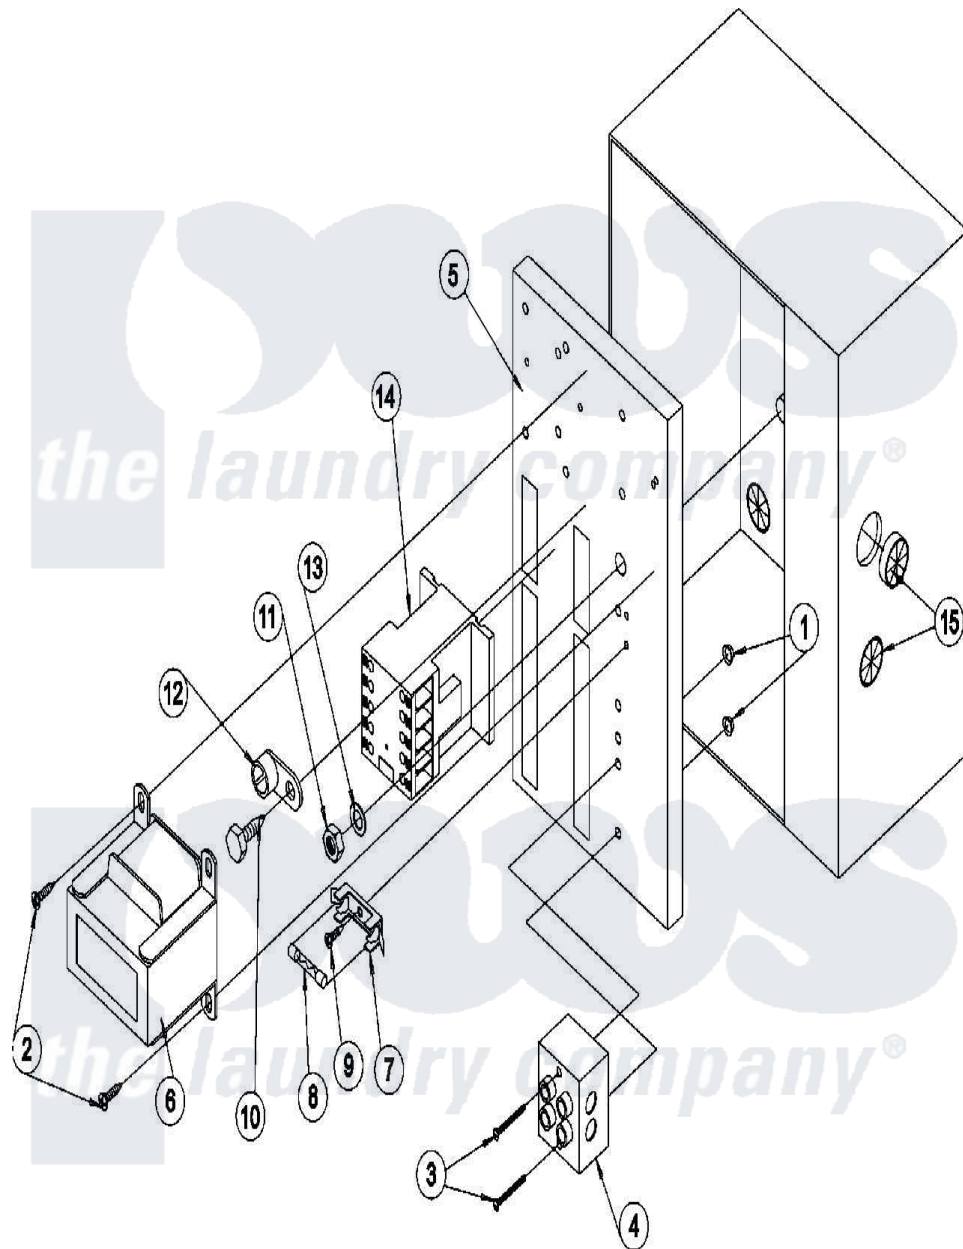

Maytag MDG50MNVWW 15 - REAR ELECTRIC PANEL

Maytag Commercial Maytag MDG50MNVWW Dryer Parts Parts Diagram 15 - REAR ELECTRIC PANEL
 Click on the part number to view part

Item	Original Part Number	Replaced By	Status	Part Description
000	A000000			Order Part From American Dryer Phone No.508-678-9000
001	A151000	WH12X195		Switch Assembly
002	A150300	5307527001		Switch
003	A150008	150008		6-32 X 1 1
004	A120716	8191125		Footlevel
005	A322817			Plate, Back
"	A882662			Panel, Rear Elec. Complete
006	A882652	W10148697		Ad-25-30-5
007	A136008	136008		Fuse Block
008	A136049	136049		0.75A 25
009	A150301	150301		8-18 X 7
010	A150297	150297		10x1 2 He
011	A152004	8182933		Nut, Hex
012	A121010	121010		14-4 Termi
013	A153002	8182939		Washer, Lock
014	A132495	132495		K-Line 3PH