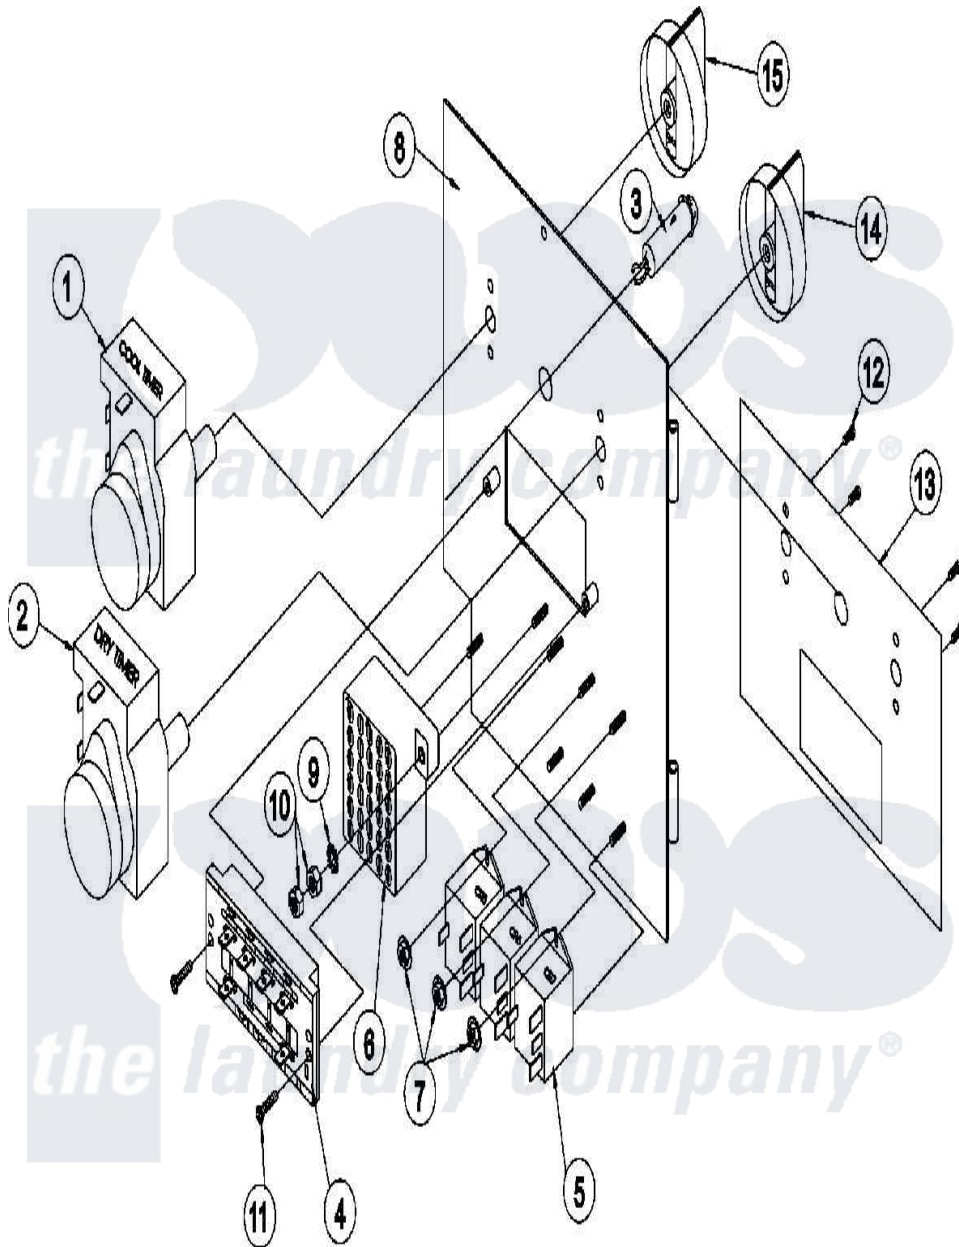

Maytag MDG50MNVWW 19 - DUAL TIMER CONTROLS

Maytag [Commercial Maytag MDG50MNVWW Dryer Parts](#) Parts Diagram 19 - DUAL TIMER CONTROLS
 Click on the part number to view part

Item	Original Part Number	Replaced By	Status	Part Description
000	A000000			Order Part From American Dryer Phone No.508-678-9000
001	A824298	W10147394		15 Min Tim
002	A824299		Not Available	TIMER 60 MIN 24 VAC
003	A824175	824175		Dt Panel J1a
004	A122301	W10146712		Tap Touch
005	A131932	W10146735		Relay Spst
006	A120730		Not Available	BLOCK, TERMINAL (30 POS)
007	A151000	WH12X195		Switch Assembly
008	A850392	W10147685		Main Line
"	A882903	882903		Dual Timer
009	A153010	153010		6 Internal
010	A152000	152000		6-32 HEX N
011	A150207	150207		10-24 X 1
012	A150110	150110		8-32 X 1 4
013	A112563	112563		Dual Timer
014	A124104	124104		Pure Touch