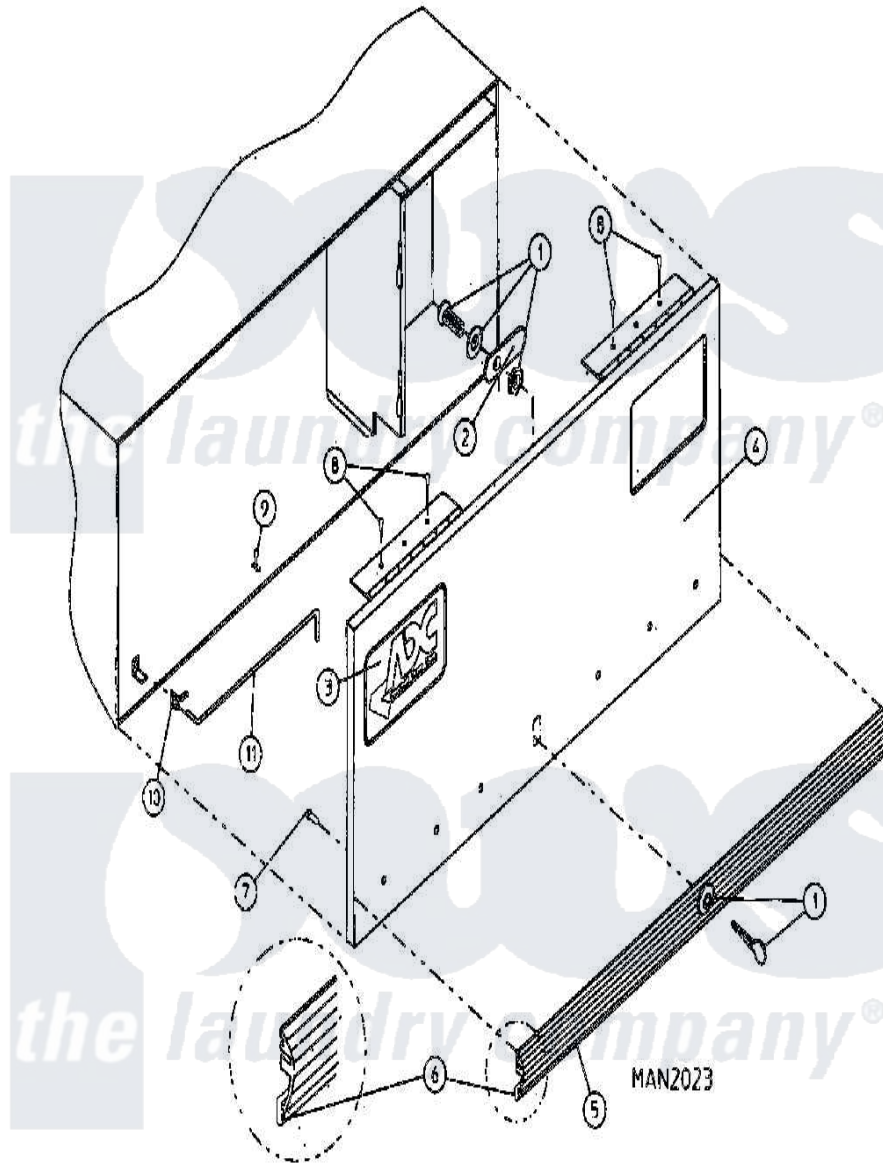

# Maytag MDG50PN1AL 05 - CONTROL DOOR ASSEMBLY

Maytag Commercial Maytag MDG50PN1AL Dryer Parts Parts Diagram 05 - CONTROL DOOR ASSEMBLY  
 Click on the part number to view part

Item	Original Part Number	Replaced By	Status	Part Description
000	W10124350		Not Available	ORDER PARTS FROM AMERICAN
001	A160017		Not Available	LOCK, SPECIAL DUMMY
002	A160032	<a href="#">160032</a>		1 Straigh
003	A112343	<a href="#">112343</a>		Maytag Log
"	A870011	<a href="#">W10147884</a>		Logo Doubl
004	A800022	<a href="#">W10146942</a>		25-50 Hi-S
005	A180201	<a href="#">W10149336</a>		25 50 To
006	A117603	<a href="#">117603</a>		1 8 X 9 1
007	A150201	<a href="#">150201</a>		10-32 X 1
008	A150300	<a href="#">5307527001</a>		Switch
009	A102600		Not Available	CATCH, ROD SUPPORT-CTRL. DOOR
010	A102603	<a href="#">102603</a>		Richco Con
011	A102502	<a href="#">102502</a>		12.625 Con