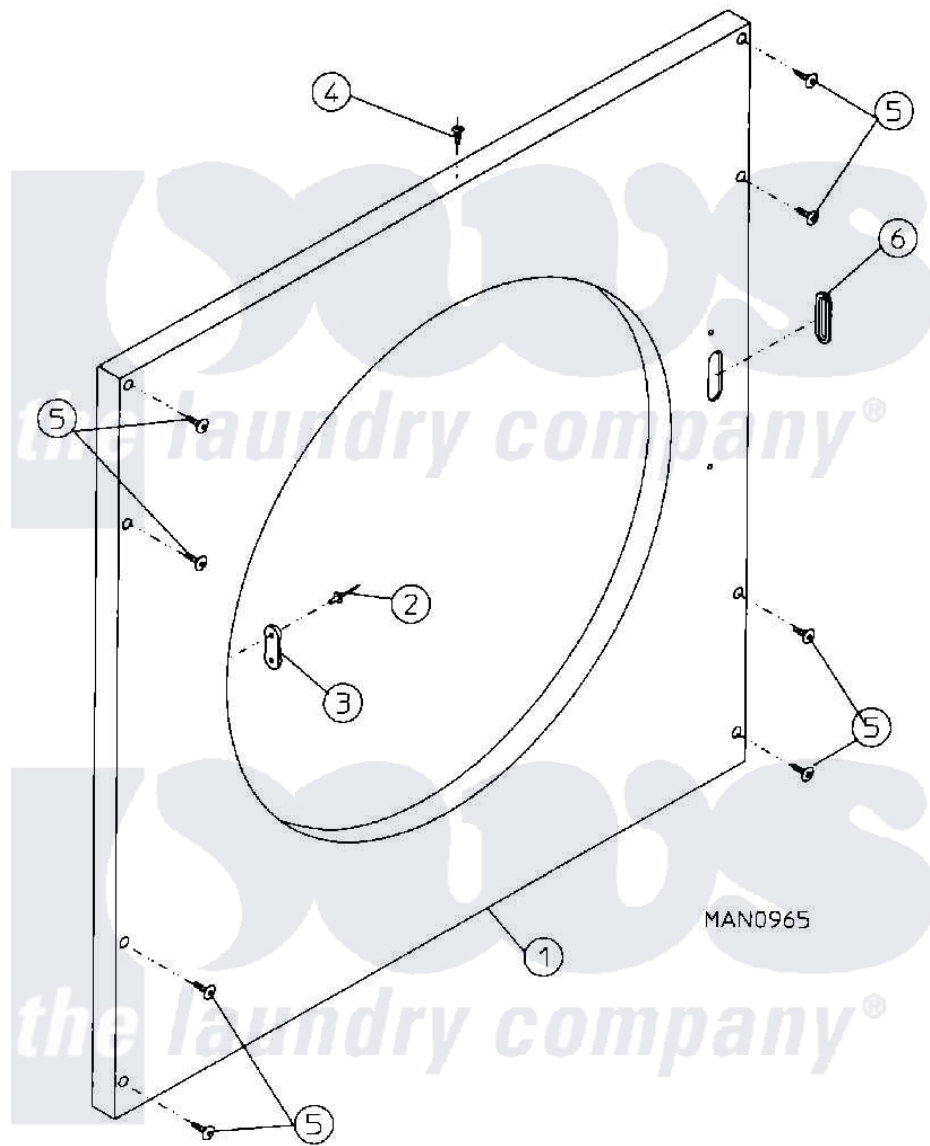

# Maytag MDG50PN1AL 06 - FRONT PANEL ASSEMBLY

Maytag [Commercial Maytag MDG50PN1AL Dryer Parts](#) Parts Diagram 06 - FRONT PANEL ASSEMBLY  
 Click on the part number to view part

Item	Original Part Number	Replaced By	Status	Part Description
000	W10124350		Not Available	ORDER PARTS FROM AMERICAN DRYER CORP AT 508-678-9000
001	A875301	<a href="#">W10147919</a>		25-50- Ins
002	A154215	<a href="#">154215</a>		5 32 X 1 4
003	A170330		Not Available	LATCH, DOOR (FRICTION)
004	A150300	<a href="#">5307527001</a>		Switch
005	A150309	<a href="#">W10146761</a>		10-16 X 1
006	A121405	<a href="#">121405</a>		Rubber Gro