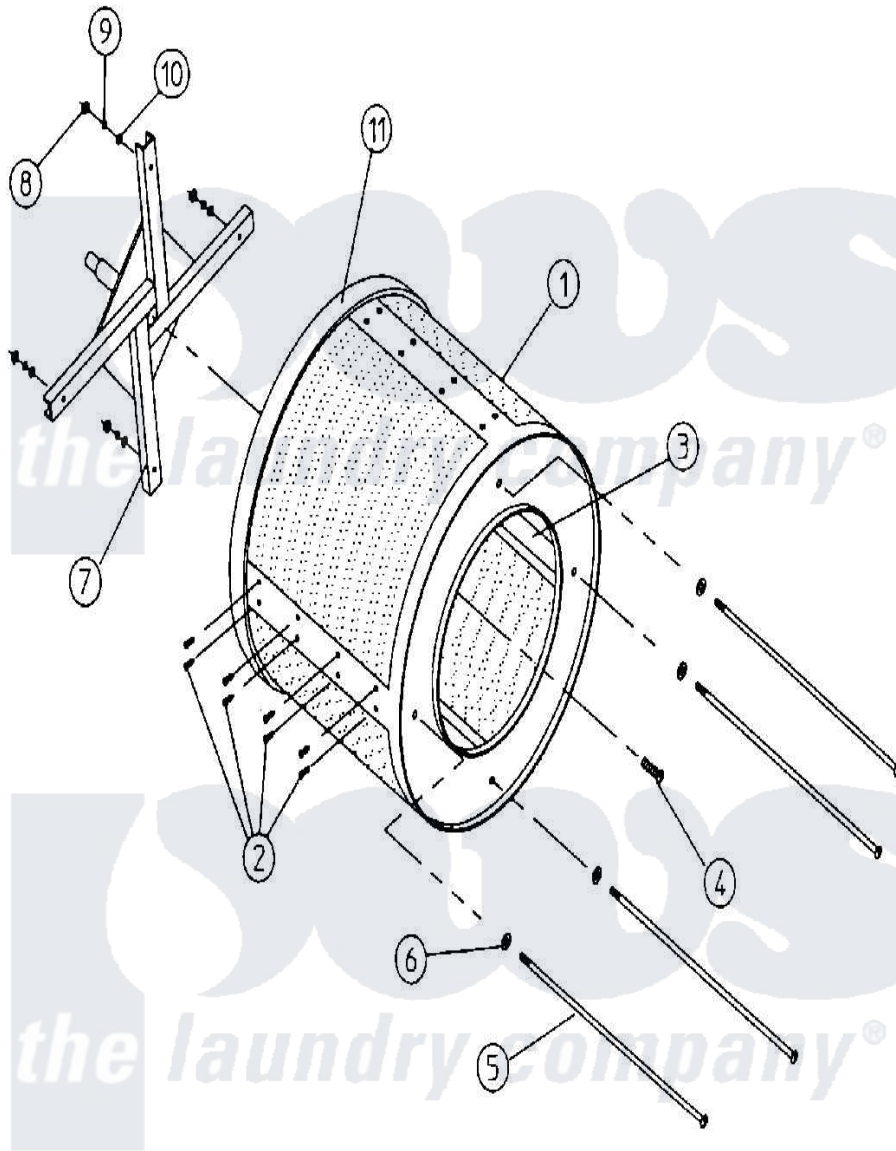

Maytag MDG50PN1AL 11 - TUMBLER & SUPPORT ASSEMBLY

MAN0309

Maytag [Commercial Maytag MDG50PN1AL Dryer Parts](#) Parts Diagram 11 - TUMBLER & SUPPORT ASSEMBLY
 Click on the part number to view part

Item	Original Part Number	Replaced By	Status	Part Description
000	W10124350		Not Available	ORDER PARTS FROM AMERICAN DRYER CORP AT 508-678-9000
001	A800837	800837		50 1 3 4
"	A800838	800838		Ad-50 Tumbler
"	A800839	W10147066		50 1 3 4
002	A150309	W10146761		10-16 X 1
003	A301302	301302		50 Tumbler
"	A301311	W10146781		50 Tapere
004	A150500		Not Available	SCREW, SOCKET BUTTON HD. (5/16-18" X 38 1/2")
005	A100903	100903		3 8-16 X 3
006	A153004	153004		3 8 X 1
007	A800614	W10147062		50 1 3 4
"	A800616	W10147063		50 1 3 4
008	A152005	152005		3 8-16 Hex
009	A153005	153005		3 8 Split

010 A153004

[153004](#)

3 8 X 1

011 A116001

[W10146665](#)

Felt Colla

"

A401010