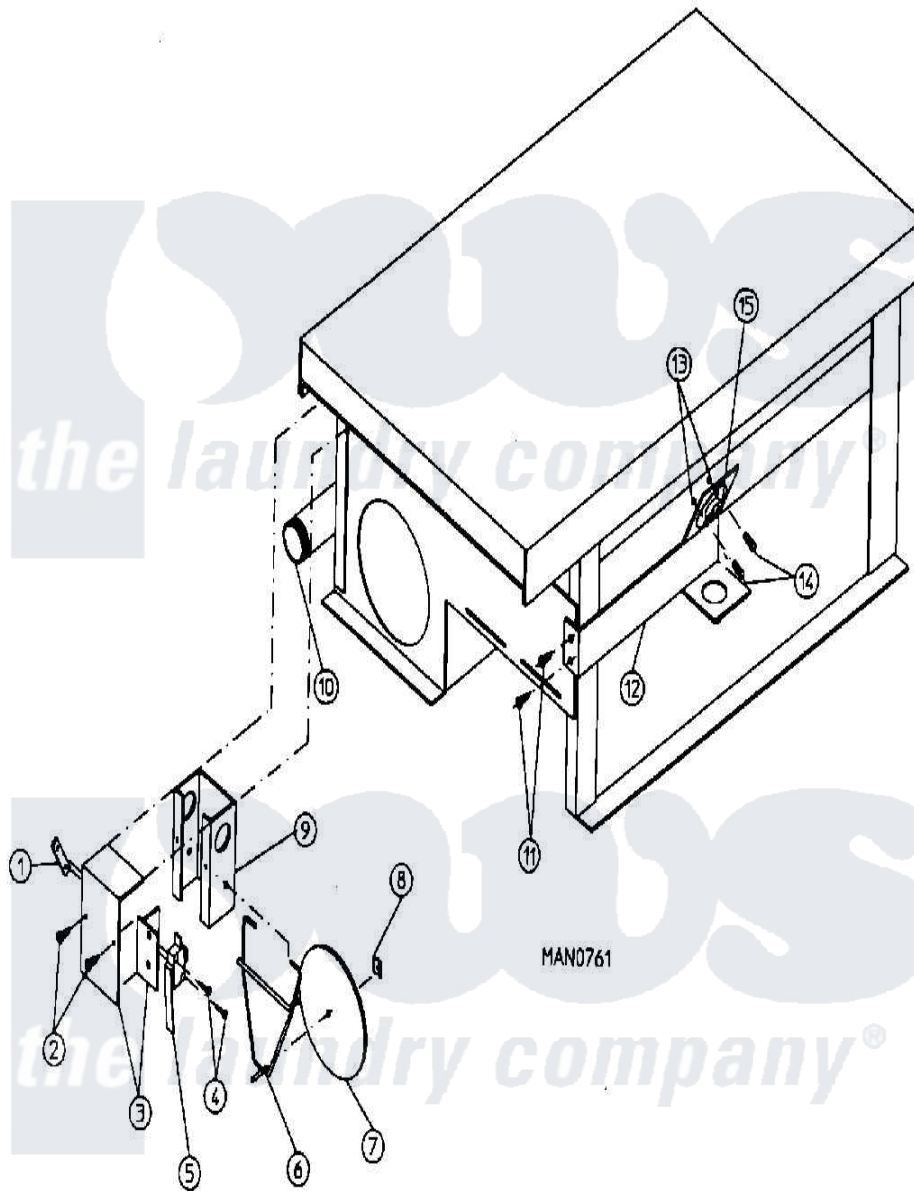

Maytag MDG50PN1AL 13 - SAIL SWITCH/HI-LIMIT ASSEMBLY

Maytag Commercial Maytag MDG50PN1AL Dryer Parts Parts Diagram 13 - SAIL SWITCH/HI-LIMIT ASSEMBLY
 Click on the part number to view part

Item	Original Part Number	Replaced By	Status	Part Description
000	W10124350		Not Available	ORDER PARTS FROM AMERICAN DRYER CORP AT 508-678-9000
001	A154004	154004		Tinnerman
002	A150309	W10146761		10-16 X 1
003	A802799	802799		Sail Sw.bo
004	A150303	150303		4 X 3 4 P
005	A122200	122200		Sail Switch
006	A105500	W10146641		Std Sail S
007	A319202	W10146866		Sail Switch
008	A154002	154002		1 8 Push O
009	A802800	802800		Sail Switch
"	A802801	802801		Sail Switch
010	A142809	W10146757		1 2 X 29 1
011	A150309	W10146761		10-16 X 1
012	A319704	WB4X122		Medallion
013	A151000	WH12X195		Switch Assembly