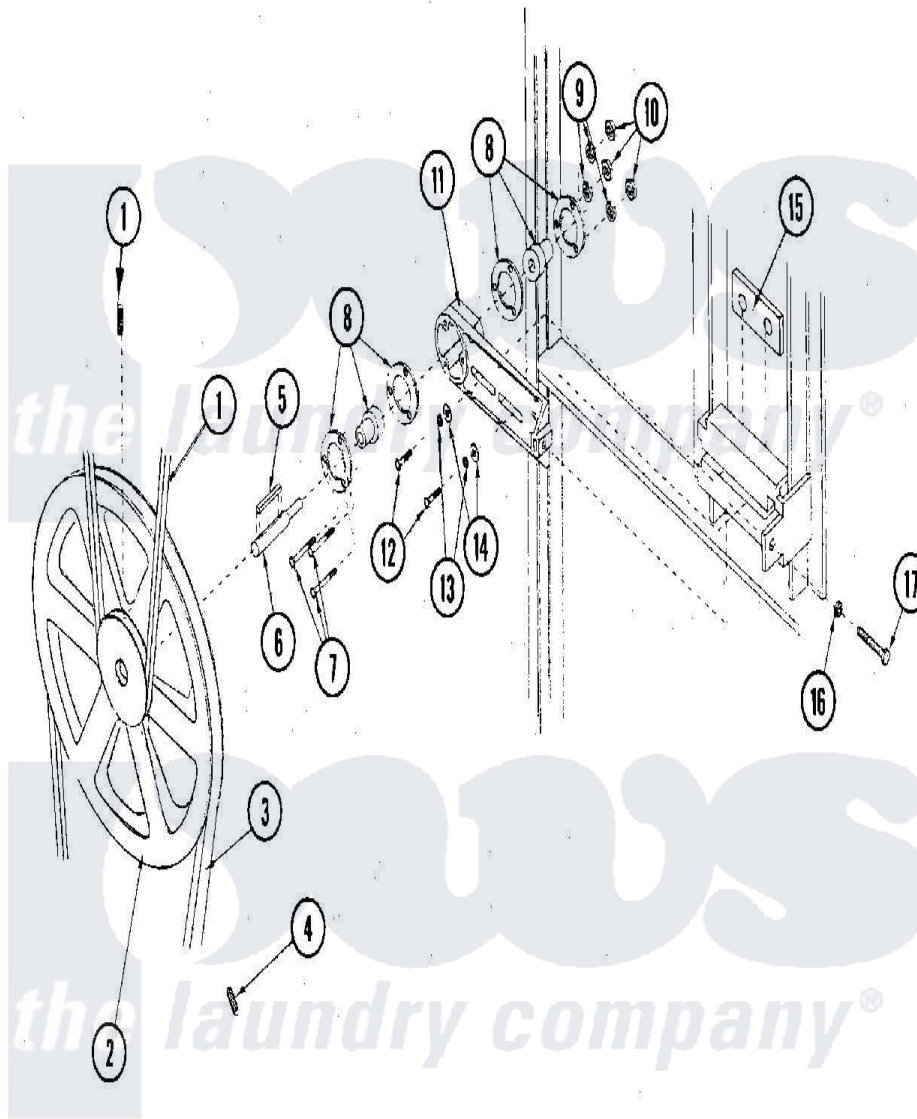

Maytag MDG50PN1AL 17 - IDLER BEARING ASSEMBLY

Maytag Commercial Maytag MDG50PN1AL Dryer Parts Parts Diagram 17 - IDLER BEARING ASSEMBLY
 Click on the part number to view part

Item	Original Part Number	Replaced By	Status	Part Description
000	W10124350		Not Available	ORDER PARTS FROM AMERICAN DRYER CORP AT 508-678-9000
001	A100106	100106		Belt
"	A100108	W10146555		51680 Belt
002	A101129	W10146631		9 X 2-1 2
003	A100110	W10146556		41500 V be
004	A154301	154301		5 16-18 X
005	A100705	100705		3 16 X 3
006	A301850			SHAFT, IDLER (5/8'' X 3/4'')
007	A152002	152002		1 4-20 Hex
008	A153007	153007		1 4 Split
009	A880214	W10147981		5 8 FLANG
010	A150521	150521		1 4-20 X 2
011	A801007			(COMPLETE) (INCLUDES No.5-17)
"	NLA		Not Available	IDLER BEARING ASSEMBLY

012	A150617	150617	3 8-16 X 1
013	A153005	153005	3 8 Split
014	A153004	153004	3 8 X 1
015	A801009	801009	Idler Squa
016	A152004	8182933	Nut, Hex
017	A150509	150509	5 16-18 X