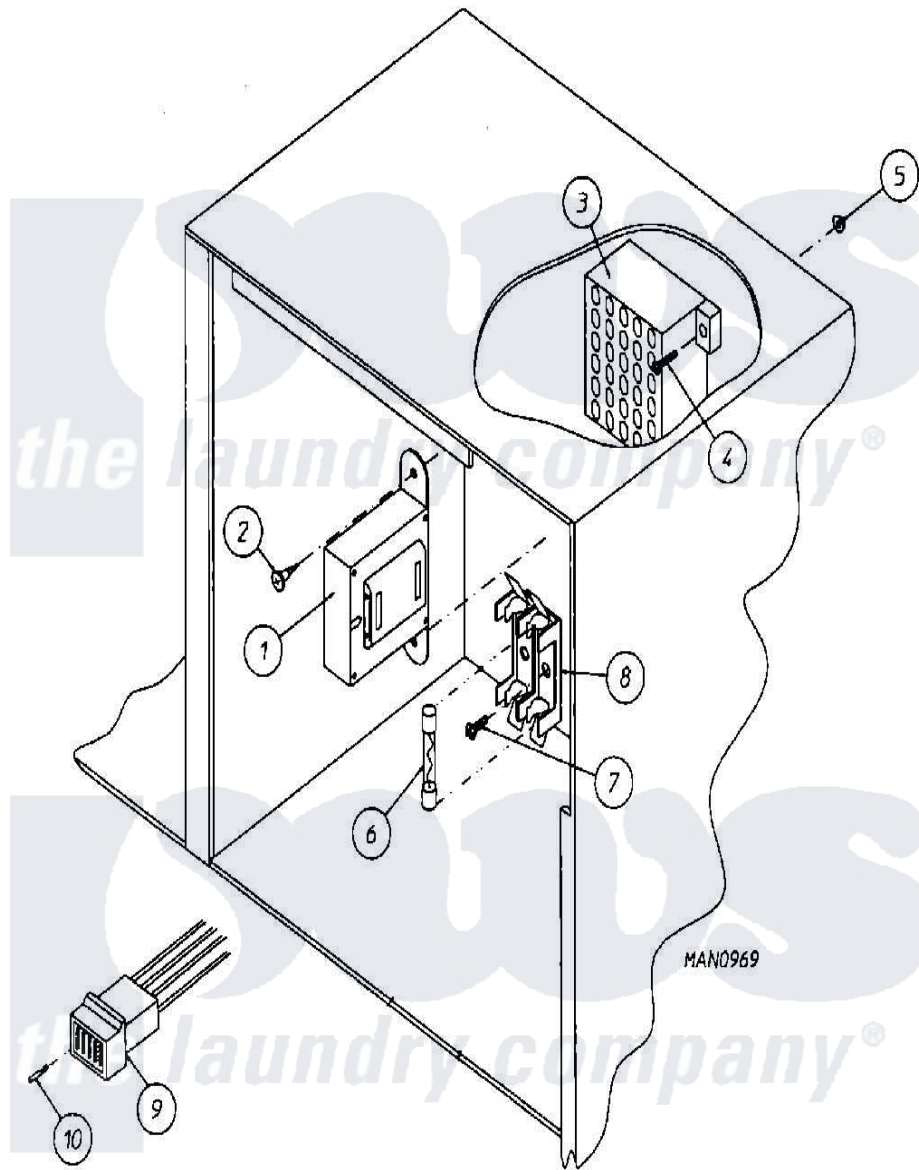

Maytag MDG50PN1AW 02 - CONTROL BOX ASSEMBLY (PN1A/PN2V)

Maytag Commercial Maytag MDG50PN1AW Dryer Parts Parts Diagram 02 - CONTROL BOX ASSEMBLY (PN1A/PN2V)
 Click on the part number to view part

Item	Original Part Number	Replaced By	Status	Part Description
000	W10124350		Not Available	ORDER PARTS FROM AMERICAN DRYER CORP AT 508-678-9000
001	A141403		Not Available	TRANSFORMER (24 VAC) (FOR MICROPROCESSOR MODELS)
002	A150300	5307527001		Switch
003	A120715	W10146700		30 Pos Ter
004	A150002	150002		6-32 X 1
005	A151000	WH12X195		Switch Assembly
006	A136057	W10146739		0.5 A 250
007	A150301	150301		8-18 X 7
008	A136008	136008		Fuse Block
009	A122641	122641		15 Pos. MI
010	A122706	122706		20-16 AWG
011	A122800	122800		M R EXTRAC