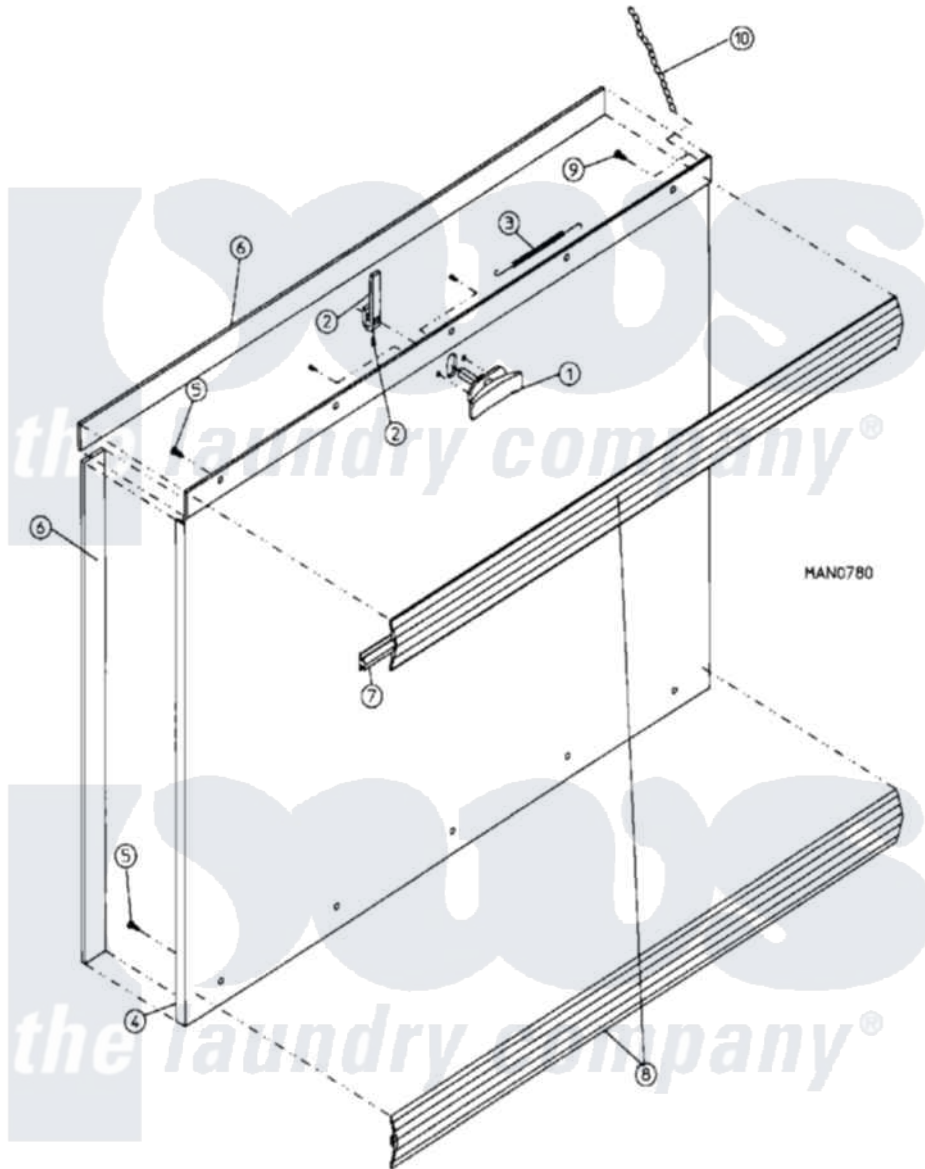

Maytag MDG50PN1AW 07 - LINT DOOR ASSEMBLY

Maytag Commercial Maytag MDG50PN1AW Dryer Parts Parts Diagram 07 - LINT DOOR ASSEMBLY
 Click on the part number to view part

Item	Original Part Number	Replaced By	Status	Part Description
000	W10124350		Not Available	ORDER PARTS FROM AMERICAN DRYER CORP AT 508-678-9000
001	A160003		Not Available	DUMMY LOCK (NON COIN)
"	A160104	160104		Key For Mk
"	A800150	W10146979		Knob Latc
002	A150425	W10146763		12-24 X 3
"	A160009	160009		Adjustable
003	A157000	157000		SPRING-DRO
004	A800232	800232		Stator ALM
005	A150201	150201		10-32 X 1
006	A117604	117604		1 8 Thk X
007	A117603	117603		1 8 X 9 1
008	A180211	180211		25 50 MI
009	A150418	150418		DIh 4 X .1
"	A150419	150419		6 X 1 2 T
010	A108120	108120		Chain For