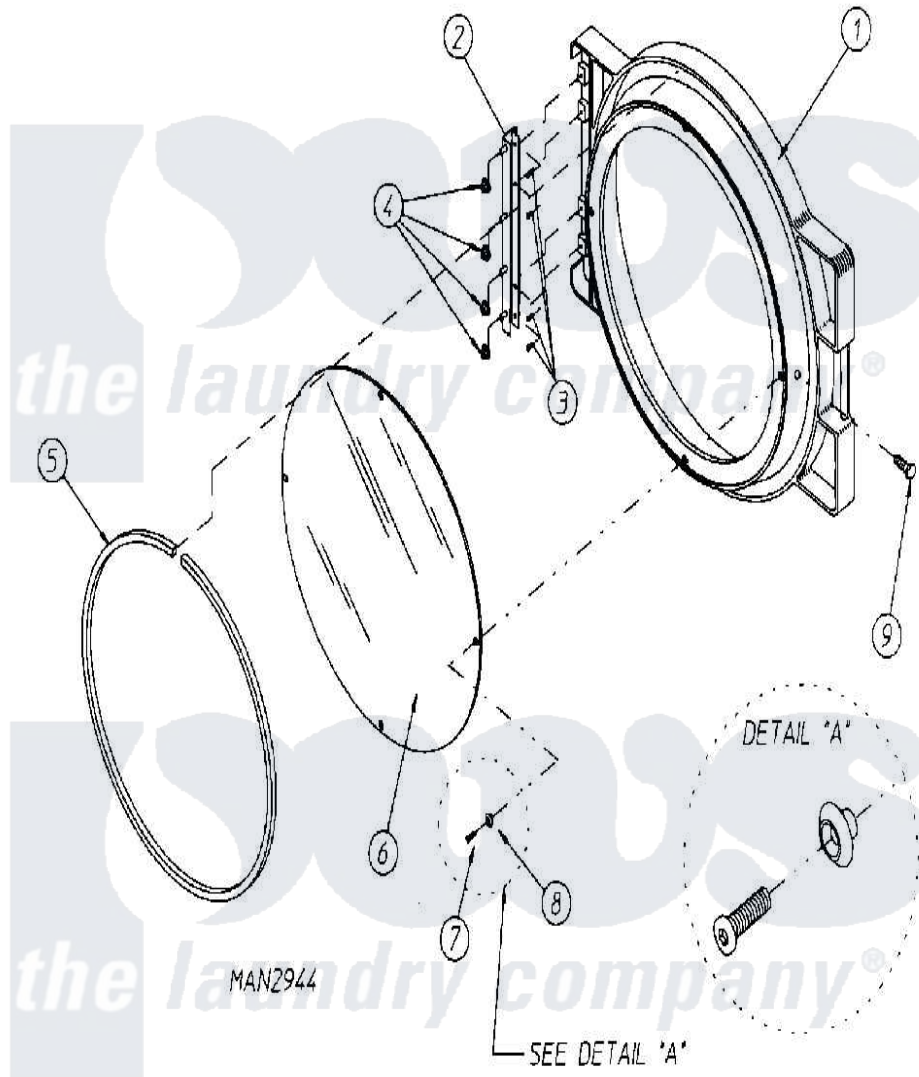

Maytag MDG50PN1AW 08 - DOOR ASSEMBLY

Maytag [Commercial Maytag MDG50PN1AW Dryer Parts](#) Parts Diagram 08 - DOOR ASSEMBLY
 Click on the part number to view part

Item	Original Part Number	Replaced By	Status	Part Description
000	W10124350		Not Available	ORDER PARTS FROM AMERICAN DRYER CORP AT 508-678-9000
001	A103062			Hinge Pin
"	A881421			Door Assembly Complete
"	A881422		Not Available	DOOR ASSEMBLY COMPLETE (BLK) (INCL ITEM No. 'S 1 & 5 THRU 9)
"	A882963			Door Frame
002	A800448	800448		12 1/2 Ma
003	A150309	W10146761		10-16 X 1
004	A152014	152014		1 4-20 Ser
005	A102349		Not Available	GASKET, DOOR (69 1/2")
006	A102212	102212		Main Door
"	A170730	170730		10.3 Oz Cl
007	A150448	150448		10-32 X 1
008	A170319	170319		Door Glass
009	A150431	150431		10x7 16 D