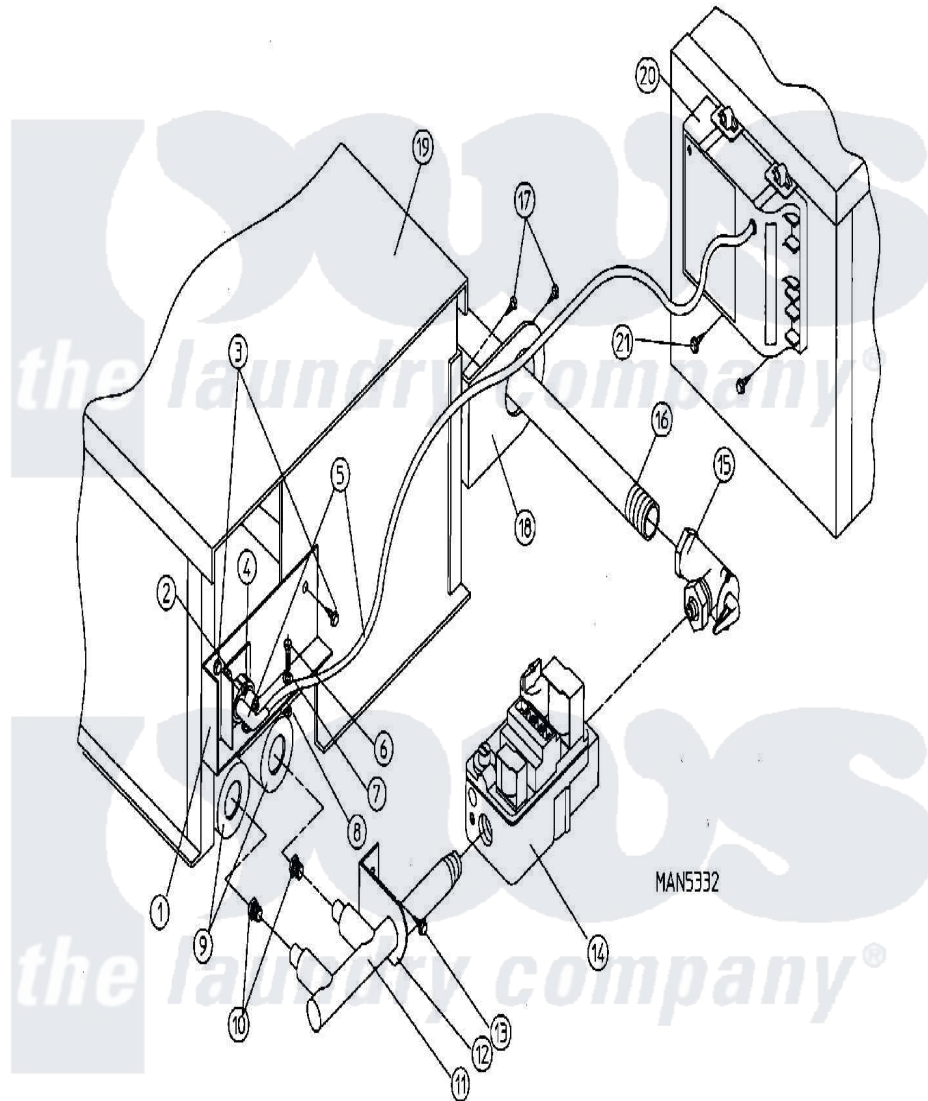

Maytag MDG50PN1AW 12 - IGNITION & BURNER ASSEMBLY

Maytag [Commercial Maytag MDG50PN1AW Dryer Parts](#) Parts Diagram 12 - IGNITION & BURNER ASSEMBLY
 Click on the part number to view part

Item	Original Part Number	Replaced By	Status	Part Description
000	W10124350		Not Available	ORDER PARTS FROM AMERICAN DRYER CORP AT 508-678-9000
001	A318030	W10146864		50 60 Si
002	A150300	5307527001		Switch
003	A150415		Not Available	SCREW, CRIMPTITE (PH. RD.HD.) (No.10-16 X 1/2" PH. RD. HD.)
004	A128915		Not Available	DSI IGNITER & FLAME PROBE ONLY
"	A880134		Not Available	IGNITER/FLAME PROBE KIT ASSY (INCLUDES No.4 & 5)
005	A880330	W10148002		DSI Ignitor
006	A150103	150103		8-32 X 3 4
007	A153000	153000		8 SAE WAS
008	A151001	W10146764		8-32 Pal N
009	A141105	W10146749		Large Gas
010	A140827	140827		Burner Ori
"	A140854	W10146748		Burner Ori

011	A141230		Not Available	1/2`` DSI MANIFOLD (2 PORT)
012	A318700	W10146865		SM Burner
013	A150300	5307527001		Switch
014	A128927		Not Available	VALVE, GAS (REDUNDANT) (1/2`` 24 VAC, NATURAL GAS)
"	A140411		Not Available	CONVERSION KIT (1/2`` 24 VAC GAS VALVE (L.P.) W/O ORIFICES
"	A880960	W10148110		1 2 24V D
015	A142506	142506		1 2 X 1 2
"	A142600	142600		1 2 Black
"	A142707	142707		1 2 X 1 1
"	A881367	W10148314		1 2 Un
016	A142809	W10146757		1 2 X 29 1
017	A150309	W10146761		10-16 X 1
018	A318700	W10146865		SM Burner
019	A809625	809625		50 NAT Spa
"	A809626	809626		50 LP Spar
"	A850851	850851		30-50 DSI
020	A128935		Not Available	DIRECT SPARK IGNITION MODULE
"	A128937		Not Available	MODULE (DSI)
"	A815724			Assembly, Bracket
"	A880815			MODULE, DSI (50HZ/60HZ)
021	A150299	150299		10 X 1 H
022	A410001	410001		1 2 Hex L
023	A874044	874044		ADG-50 N