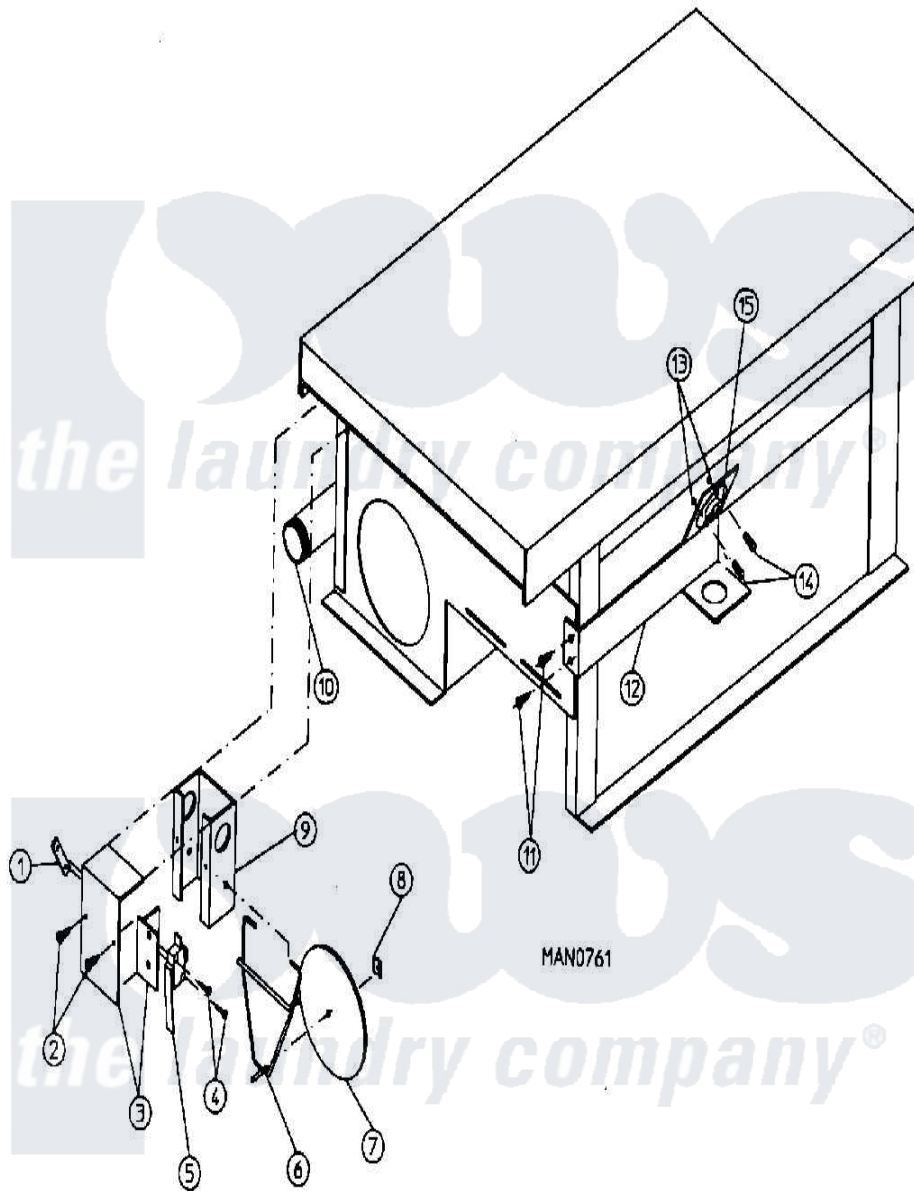

# Maytag MDG50PN1AW 13 - SAIL SWITCH/HI-LIMIT ASSEMBLY

Maytag Commercial Maytag MDG50PN1AW Dryer Parts Parts Diagram 13 - SAIL SWITCH/HI-LIMIT ASSEMBLY  
 Click on the part number to view part

Item	Original Part Number	Replaced By	Status	Part Description
000	W10124350		Not Available	ORDER PARTS FROM AMERICAN DRYER CORP AT 508-678-9000
001	A154004	<a href="#">154004</a>		Tinnerman
002	A150309	<a href="#">W10146761</a>		10-16 X 1
003	A802799	<a href="#">802799</a>		Sail Sw.bo
004	A150303	<a href="#">150303</a>		4 X 3 4 P
005	A122200	<a href="#">122200</a>		Sail Switch
006	A105500	<a href="#">W10146641</a>		Std Sail S
007	A319202	<a href="#">W10146866</a>		Sail Switch
008	A154002	<a href="#">154002</a>		1 8 Push O
009	A802800	<a href="#">802800</a>		Sail Switch
"	A802801	<a href="#">802801</a>		Sail Switch
010	A142809	<a href="#">W10146757</a>		1 2 X 29 1
011	A150309	<a href="#">W10146761</a>		10-16 X 1
012	A319704	<a href="#">WB4X122</a>		Medallion
013	A151000	<a href="#">WH12X195</a>		Switch Assembly